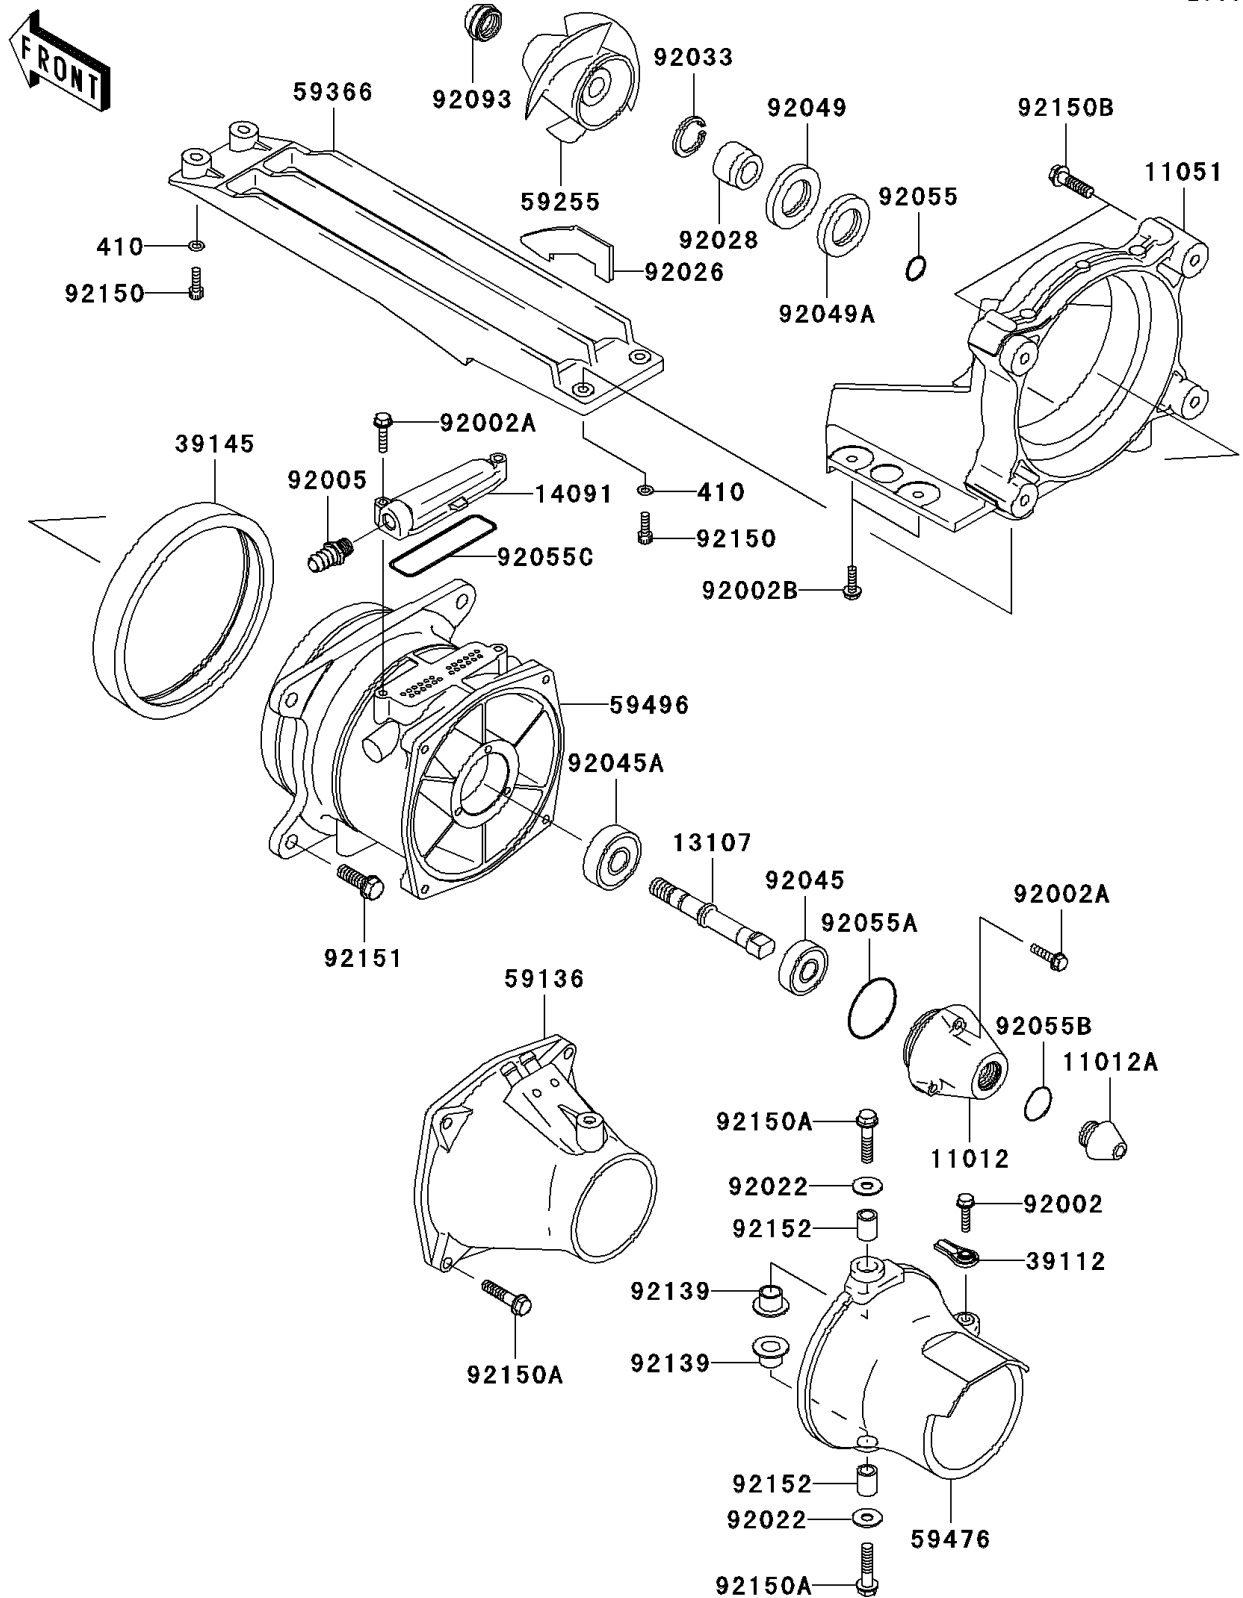

2004 1200 STX-R PARTS DIAGRAM

Jet Pump(C1)

E3191

2004 1200 STX-R PARTS LIST

Jet Pump(C1)

ITEM NAME	PART NUMBER	QUANTITY
WASHER-PLAIN-SMALL,6MM (Ref # 410)	410S0600	4
CAP (Ref # 11012)	11012-3785	1
CAP (Ref # 11012A)	11012-3786	1
BRACKET (Ref # 11051)	11051-3763	1
SHAFT,JETPUMP (Ref # 13107)	13107-3752	1
COVER,VANE GUIDE (Ref # 14091)	14091-3751	1
RODEND-TIE (Ref # 39112)	39112-3703	1
TRIM-SEAL (Ref # 39145)	39145-3742	1
NOZZLE-PUMP (Ref # 59136)	59136-3761	1
IMPELLER-COMP (Ref # 59255)	59255-3721	1
GRATE (Ref # 59366)	59366-3719	1
NOZZLE-STRG (Ref # 59476)	59476-3742	1
VANE-GUIDE (Ref # 59496)	59496-3737	1
BOLT,6X25 (Ref # 92002)	92002-3714	1
BOLT,6X30 (Ref # 92002A)	92002-3726	5
BOLT,6X20 (Ref # 92002B)	92002-3755	4
FITTING (Ref # 92005)	92005-3714	1
WASHER,PLAIN (Ref # 92022)	92022-3026	2
SPACER (Ref # 92026)	92026-3742	3
BUSHING (Ref # 92028)	92028-3756	1
RING-SNAP (Ref # 92033)	92033-3725	1
BEARING-BALL,62022RD (Ref # 92045)	92045-3721	1
BEARING-BALL,6303R-6 (Ref # 92045A)	92045-3740	1
SEAL-OIL,SCJ30X50X7 (Ref # 92049)	92049-3720	1
SEAL-OIL,SCY30X50X7 (Ref # 92049A)	92049-3721	1
RING-O,OIL FILTER (Ref # 92055)	92055-1011	1
RING-O (Ref # 92055A)	92055-3741	1
RING-O (Ref # 92055B)	92055-3744	1
RING-O,70.2X74.0X1.90 (Ref # 92055C)	92055-3765	1

2004 1200 STX-R PARTS LIST

Jet Pump(C1)

ITEM NAME	PART NUMBER	QUANTITY
SEAL (Ref # 92093)	92093-3749	1
BUSHING (Ref # 92139)	92139-3701	2
BOLT,SOCKET,6X18 (Ref # 92150)	92150-3775	4
BOLT,8X35 (Ref # 92150A)	92150-3792	6
BOLT,FLANGED,8X30 (Ref # 92150B)	92150-3803	2
BOLT,10X30 (Ref # 92151)	92151-3706	4
COLLAR,8.2X11.8X15 (Ref # 92152)	92152-3703	2