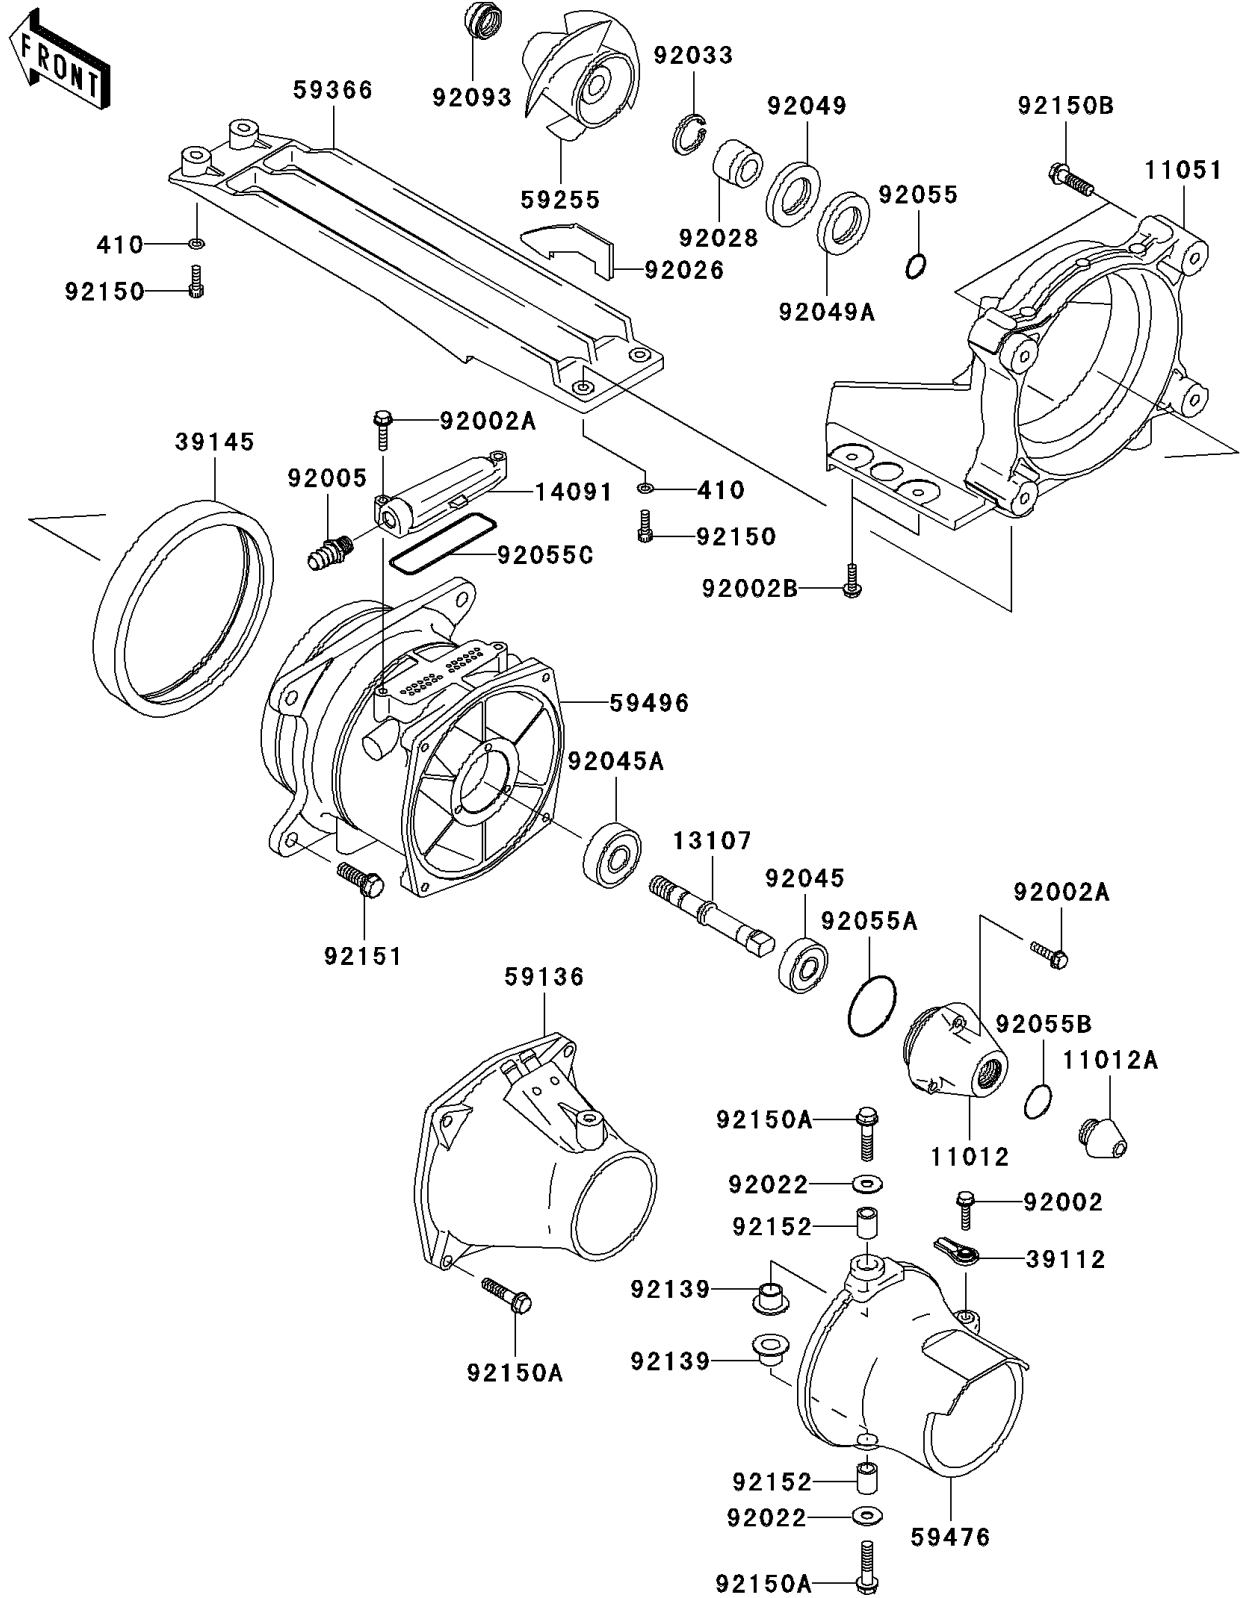

# 2004 1200 STX-R PARTS DIAGRAM

Jet Pump(C1)

E3191

## 2004 1200 STX-R PARTS LIST

### Jet Pump(C1)

ITEM NAME	PART NUMBER	QUANTITY
WASHER-PLAIN-SMALL,6MM (Ref # 410)	410S0600	4
CAP (Ref # 11012)	11012-3785	1
CAP (Ref # 11012A)	11012-3786	1
BRACKET (Ref # 11051)	11051-3763	1
SHAFT,JETPUMP (Ref # 13107)	13107-3752	1
COVER,VANE GUIDE (Ref # 14091)	14091-3751	1
RODEND-TIE (Ref # 39112)	39112-3703	1
TRIM-SEAL (Ref # 39145)	39145-3742	1
NOZZLE-PUMP (Ref # 59136)	59136-3761	1
IMPELLER-COMP (Ref # 59255)	59255-3721	1
GRATE (Ref # 59366)	59366-3719	1
NOZZLE-STRG (Ref # 59476)	59476-3742	1
VANE-GUIDE (Ref # 59496)	59496-3737	1
BOLT,6X25 (Ref # 92002)	92002-3714	1
BOLT,6X30 (Ref # 92002A)	92002-3726	5
BOLT,6X20 (Ref # 92002B)	92002-3755	4
FITTING (Ref # 92005)	92005-3714	1
WASHER,PLAIN (Ref # 92022)	92022-3026	2
SPACER (Ref # 92026)	92026-3742	3
BUSHING (Ref # 92028)	92028-3756	1
RING-SNAP (Ref # 92033)	92033-3725	1
BEARING-BALL,62022RD (Ref # 92045)	92045-3721	1
BEARING-BALL,6303R-6 (Ref # 92045A)	92045-3740	1
SEAL-OIL,SCJ30X50X7 (Ref # 92049)	92049-3720	1
SEAL-OIL,SCY30X50X7 (Ref # 92049A)	92049-3721	1
RING-O,OIL FILTER (Ref # 92055)	92055-1011	1
RING-O (Ref # 92055A)	92055-3741	1
RING-O (Ref # 92055B)	92055-3744	1
RING-O,70.2X74.0X1.90 (Ref # 92055C)	92055-3765	1

## 2004 1200 STX-R PARTS LIST

Jet Pump(C1)

ITEM NAME	PART NUMBER	QUANTITY
SEAL (Ref # 92093)	92093-3749	1
BUSHING (Ref # 92139)	92139-3701	2
BOLT,SOCKET,6X18 (Ref # 92150)	92150-3775	4
BOLT,8X35 (Ref # 92150A)	92150-3792	6
BOLT,FLANGED,8X30 (Ref # 92150B)	92150-3803	2
BOLT,10X30 (Ref # 92151)	92151-3706	4
COLLAR,8.2X11.8X15 (Ref # 92152)	92152-3703	2