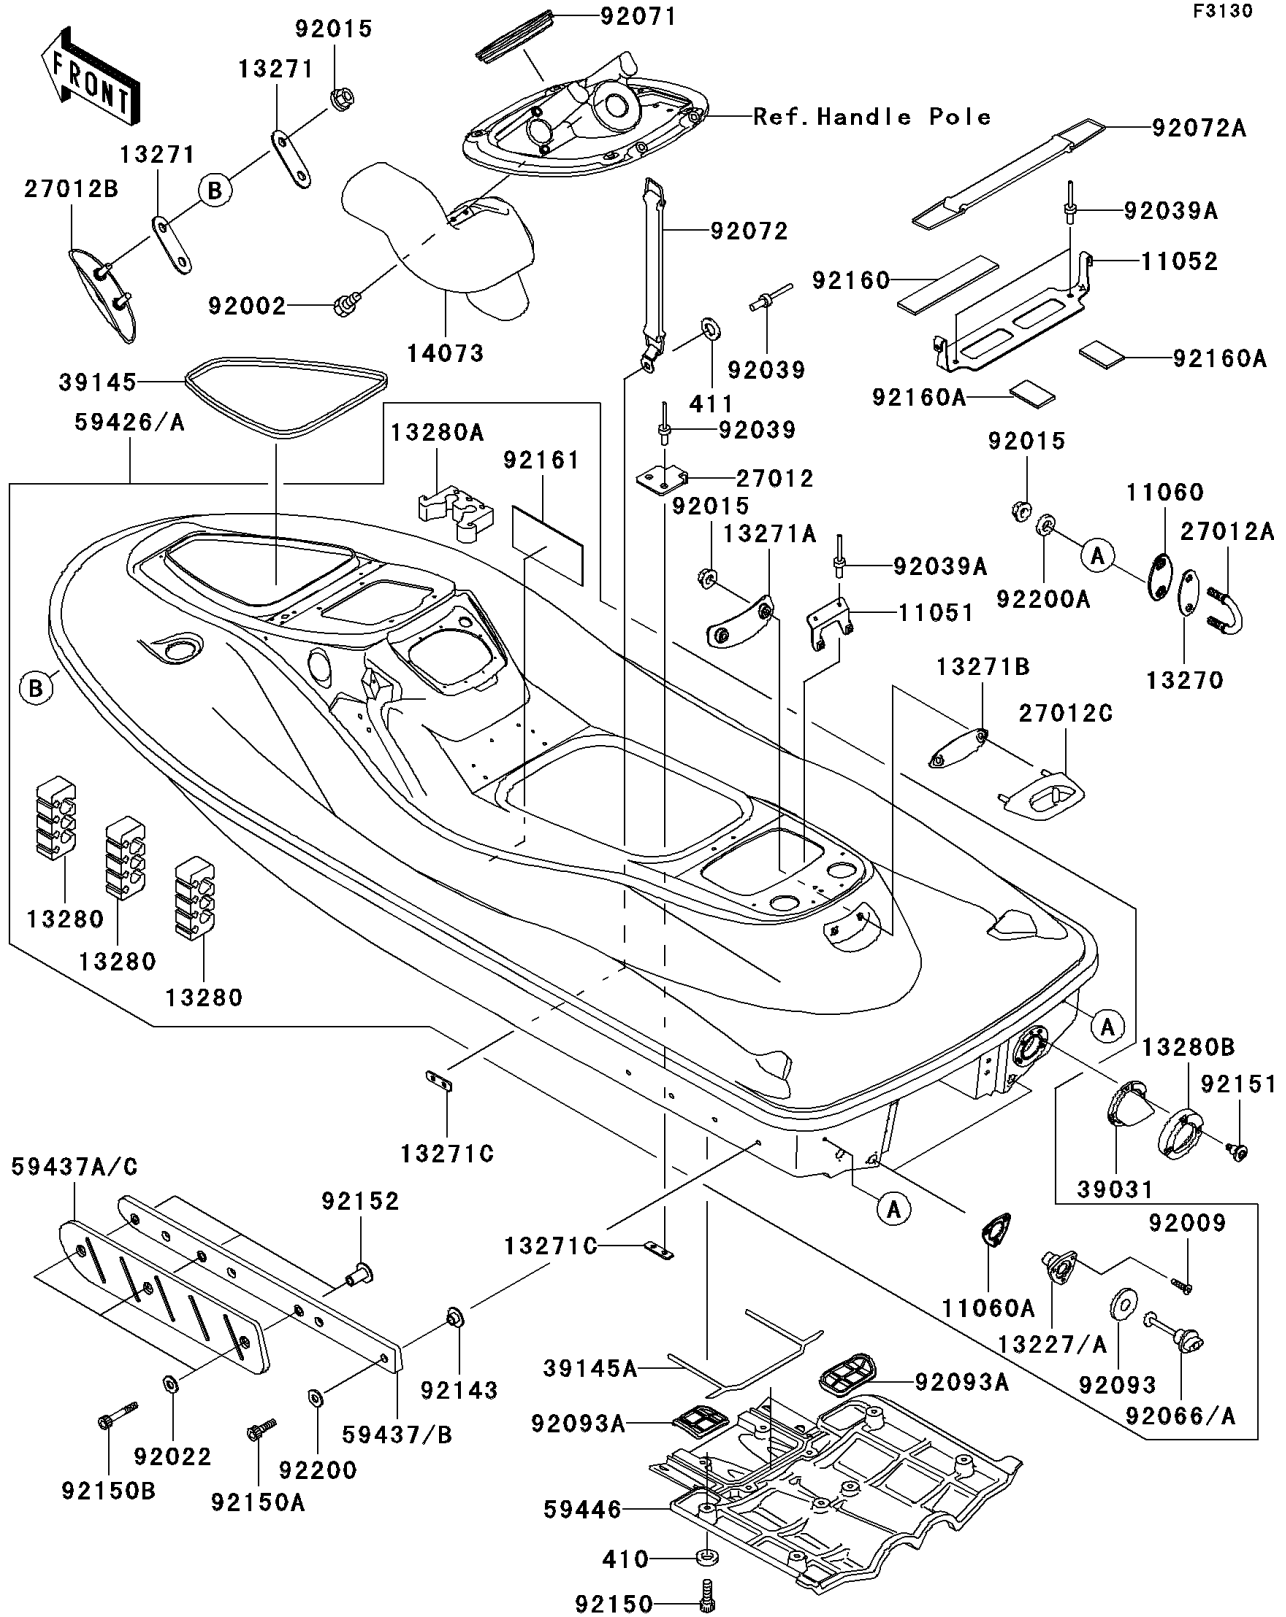

2004 1200 STX-R PARTS DIAGRAM

Hull

F3130

2004 1200 STX-R PARTS LIST

Hull

ITEM NAME	PART NUMBER	QUANTITY
BRACKET,BREATHER-BILGE (Ref # 11051)	11051-3802	1
BRACKET (Ref # 11052)	11052-3765	1
GASKET,U HOOK,RR (Ref # 11060)	11060-3800	2
GASKET,DRAIN PLUG (Ref # 11060A)	11060-3801	2
HOUSING,DRAIN PLUG,J.WHITE (Ref # 13227A)	13227-3721-8U	2
PLATE (Ref # 13270)	13270-3860	2
PLATE (Ref # 13271)	13271-3724	2
PLATE,REAR TOWING HOOK (Ref # 13271A)	13271-3859	1
PLATE (Ref # 13271B)	13271-3889	1
PLATE (Ref # 13271C)	13271-3901	2
HOLDER (Ref # 13280)	13280-3703	3
HOLDER,FUEL FILTER (Ref # 13280A)	13280-3705	1
HOLDER,EXHAUST VALVE (Ref # 13280B)	13280-3718	1
DUCT (Ref # 14073)	14073-3801	1
HOOK (Ref # 27012)	27012-3787	1
HOOK (Ref # 27012A)	27012-3797	2
HOOK,BOW,F.BLACK (Ref # 27012B)	27012-3822-6Z	1
HOOK,REAR TOWING,F.BLACK (Ref # 27012C)	27012-3836-6Z	1
CAP-END (Ref # 39031)	39031-3704	1
TRIM-SEAL,L=1412 (Ref # 39145)	39145-3748	1
TRIM-SEAL,JET PUMP COVER (Ref # 39145A)	39145-3768	1
STABILIZER,RIGHT BASE,F.BLACK (Ref # 59437)	59437-3725-6Z	1
STABILIZER,RIGHT WING,F.BLACK (Ref # 59437A)	59437-3727-6Z	1
STABILIZER,LEFT BASE,F.BLACK (Ref # 59437B)	59437-3728-6Z	1
STABILIZER,LEFT WING,F.BLACK (Ref # 59437C)	59437-3730-6Z	1
COVER-JET PUMP (Ref # 59446)	59446-3754	1
BOLT,6X20 (Ref # 92002)	92002-3755	2
SCREW,TAPPING,4X16 (Ref # 92009)	92009-3849	6
NUT,FLANGED,8MM (Ref # 92015)	92015-3709	8