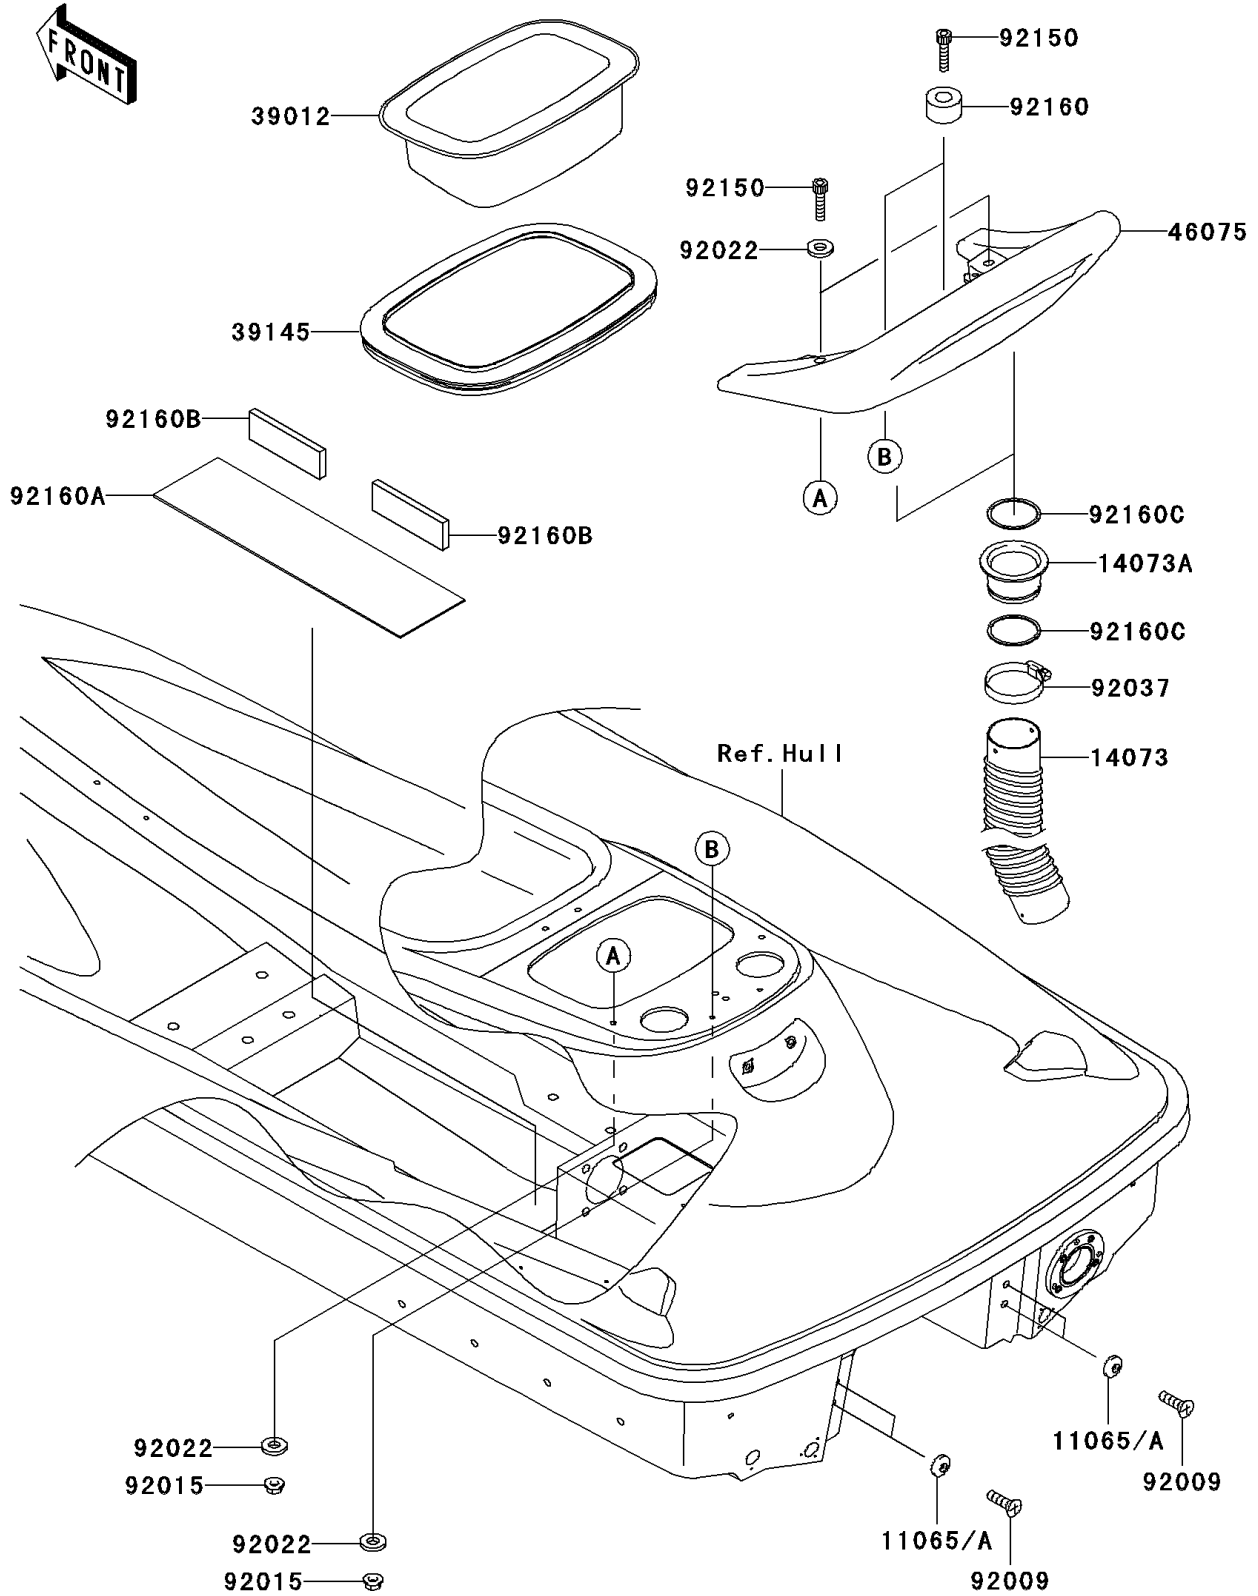

2004 1200 STX-R PARTS DIAGRAM

Hull Rear Fittings

F3137

2004 1200 STX-R PARTS LIST

Hull Rear Fittings

ITEM NAME	PART NUMBER	QUANTITY
CAP,STEP NUT (Ref # 11065)	11065-3712	4
DUCT (Ref # 14073)	14073-3798	2
DUCT (Ref # 14073A)	14073-3799	2
CASE-STORAGE (Ref # 39012)	39012-3716	1
TRIM-SEAL,REAR STORAGE CASE (Ref # 39145)	39145-3783	1
GRIP,RR,F.BLACK (Ref # 46075)	46075-3755-6Z	1
SCREW,6X12 (Ref # 92009)	92009-3852	4
NUT,6MM (Ref # 92015)	92015-3767	4
WASHER,6.5X20X1.5 (Ref # 92022)	92022-3710	6
CLAMP (Ref # 92037)	92037-3738	2
BOLT,SOCKET,6X30 (Ref # 92150)	92150-3822	4
DAMPER (Ref # 92160)	92160-3738	2
DAMPER (Ref # 92160A)	92160-3839	1
DAMPER (Ref # 92160B)	92160-3840	2
DAMPER (Ref # 92160C)	92160-3910	4