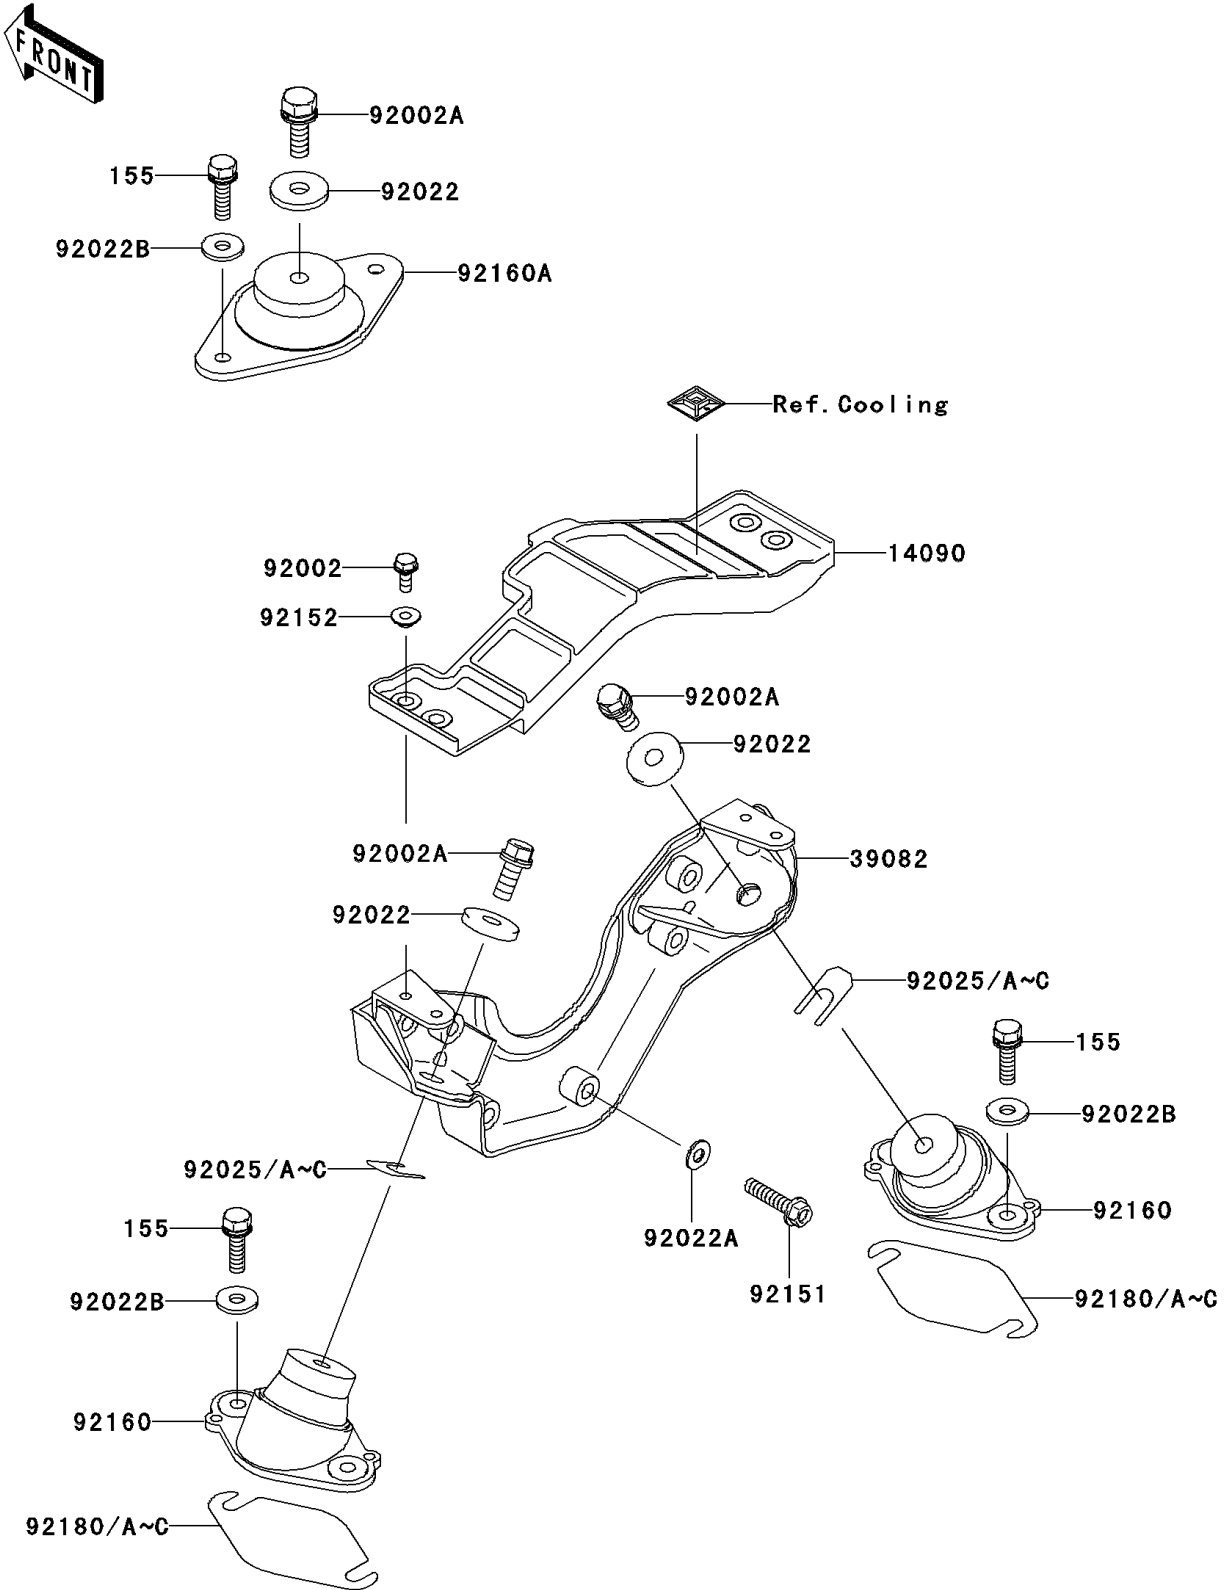

2004 1200 STX-R PARTS DIAGRAM

Engine Mount

F3144

2004 1200 STX-R PARTS LIST

Engine Mount

ITEM NAME	PART NUMBER	QUANTITY
BOLT-WSP-SMALL,8X30 (Ref # 155)	155R0830	6
COVER (Ref # 14090)	14090-3815	1
MOUNT-ENGINE (Ref # 39082)	39082-3720	1
BOLT,6X16 (Ref # 92002)	92002-3728	4
BOLT,10X25 (Ref # 92002A)	92002-3770	3
WASHER,32X10.5X4 (Ref # 92022)	92022-3023	3
WASHER,8.2X18X1.5 (Ref # 92022A)	92022-3743	6
WASHER,8.4X23X2.5 (Ref # 92022B)	92022-3744	6
SHIM,T=0.3MM (Ref # 92025)	92025-3705	AR
SHIM,T=0.5MM (Ref # 92025A)	92025-3706	AR
SHIM,T=1.0MM (Ref # 92025B)	92025-3707	AR
SHIM,T=1.5MM (Ref # 92025C)	92025-3708	AR
BOLT,8X35 (Ref # 92151)	92151-3763	6
COLLAR (Ref # 92152)	92152-3712	4
DAMPER,ENGINE MOUNT (Ref # 92160)	92160-3838	2
DAMPER (Ref # 92160A)	92160-3903	1
SHIM,T=0.30 (Ref # 92180)	92180-3708	AR
SHIM,T=0.50 (Ref # 92180A)	92180-3709	AR
SHIM,T=1.00 (Ref # 92180B)	92180-3710	AR
SHIM,T=1.50 (Ref # 92180C)	92180-3711	AR