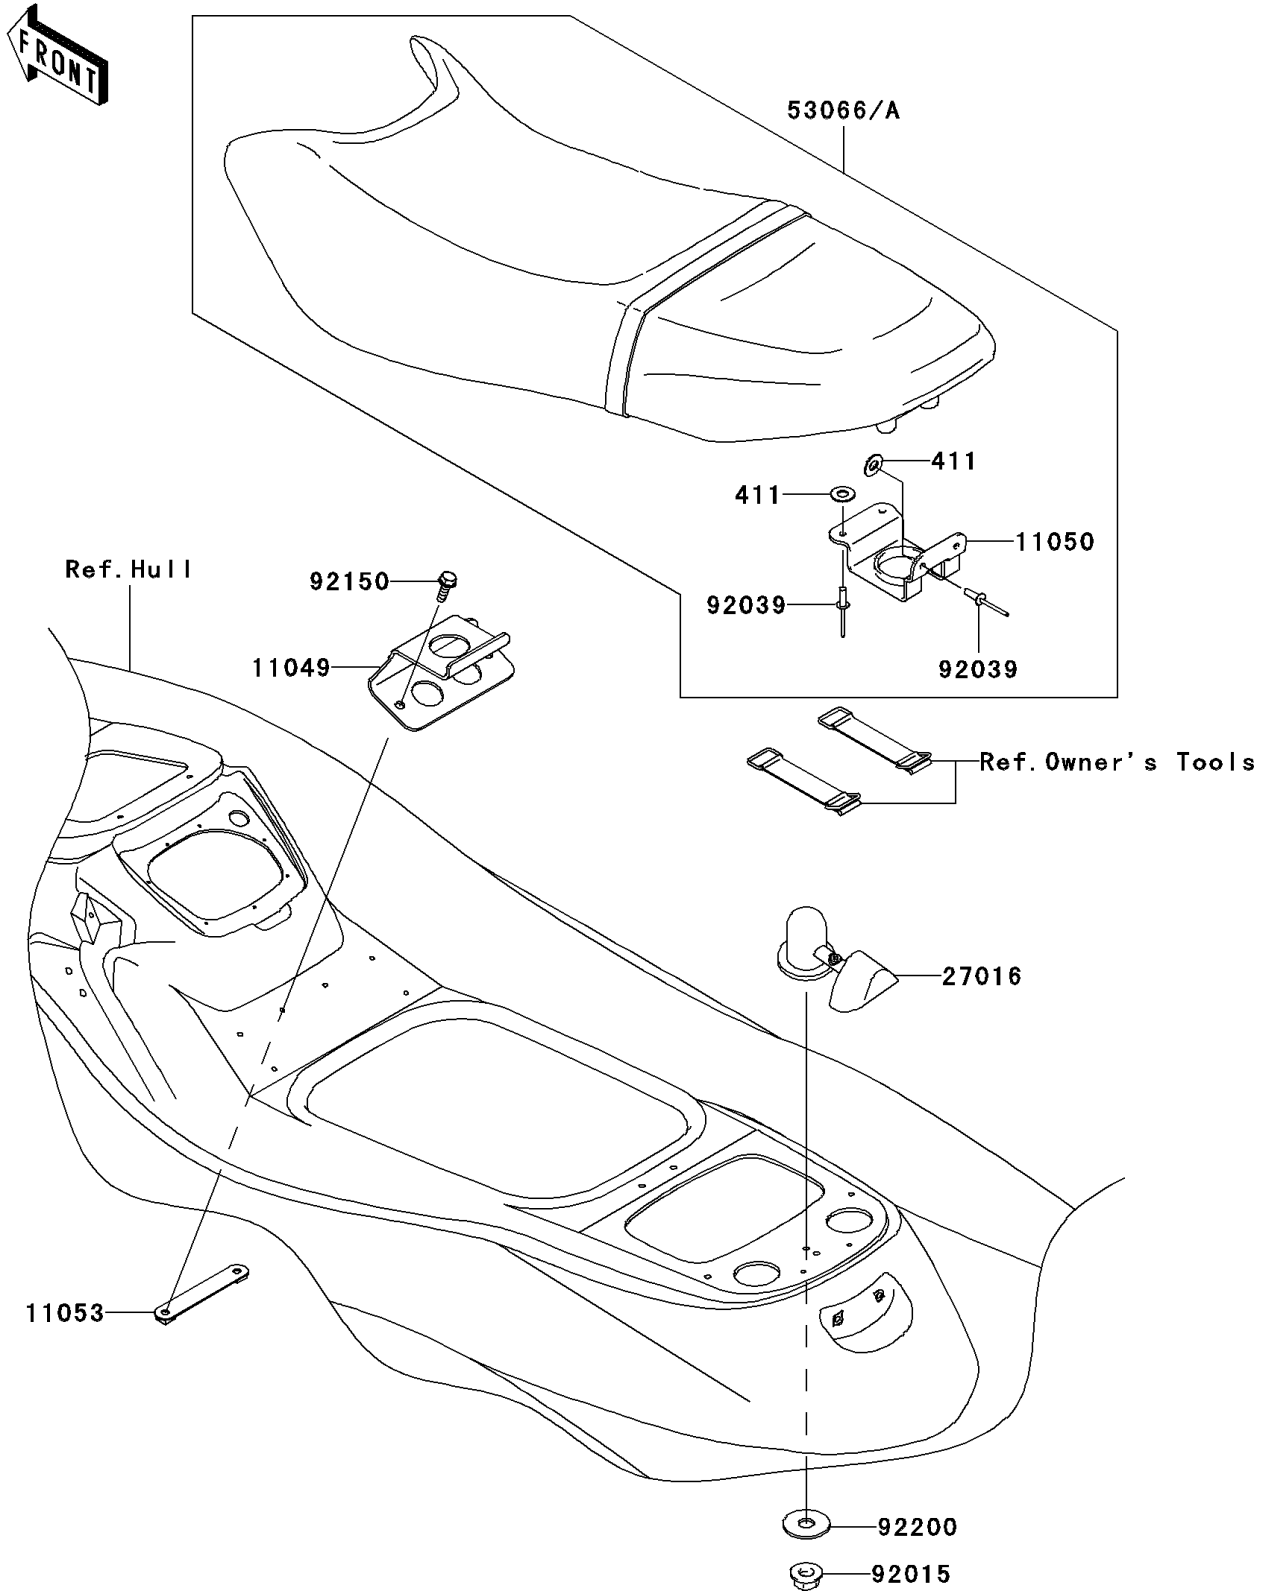

2004 1200 STX-R PARTS DIAGRAM

Seat

F3146

2004 1200 STX-R PARTS LIST

Seat

ITEM NAME	PART NUMBER	QUANTITY
WASHER-PLAIN,5MM (Ref # 411)	411S0500	4
BRACKET,SEAT (Ref # 11049)	11049-3735	1
BRACKET,SEAT LOCK (Ref # 11050)	11050-3741	1
BRACKET (Ref # 11053)	11053-3785	1
LOCK-ASSY,SEAT,F.BLACK (Ref # 27016)	27016-3744-6Z	1
SEAT-ASSY,BLACK/WHITE (Ref # 53066)	53066-3703-PK	1
NUT,FLANGED,8MM (Ref # 92015)	92015-3709	1
RIVET (Ref # 92039)	92039-3714	4
BOLT,6X18 (Ref # 92150)	92150-3729	2
WASHER,8.5X25X1.5 (Ref # 92200)	92200-3717	1