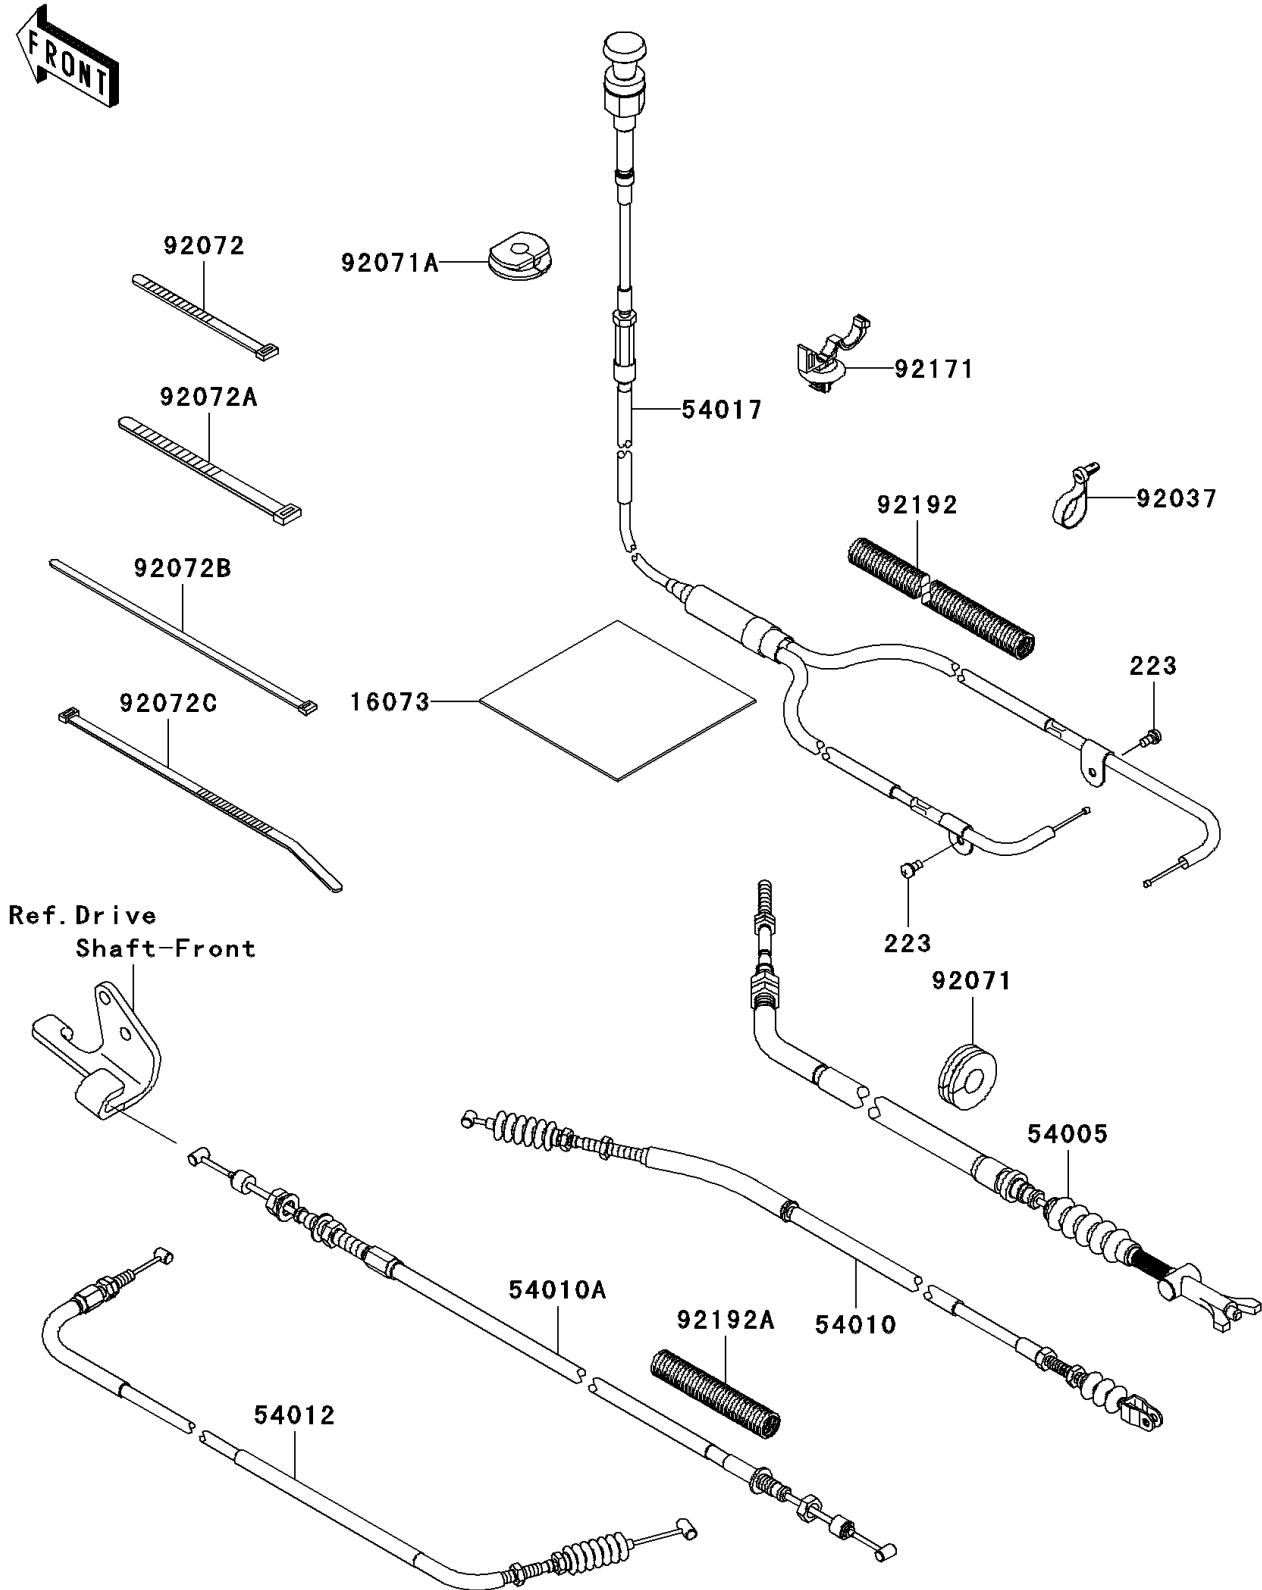

# 2008 Teryx® 750 4x4 PARTS DIAGRAM

Cables

F2540

## 2008 Teryx® 750 4x4 PARTS LIST

### Cables

ITEM NAME	PART NUMBER	QUANTITY
SCREW-PAN-WS-CROS,4X8 (Ref # 223)	223AA0408	2
INSULATOR (Ref # 16073)	16073-0052	1
CABLE-BRAKE,PARKING (Ref # 54005)	54005-0016	1
CABLE,2/4WD (Ref # 54010)	54010-0093	1
CABLE,FRONT DIFF LOCK (Ref # 54010A)	54010-0095	1
CABLE-THROTTLE (Ref # 54012)	54012-0246	1
CABLE-STARTER (Ref # 54017)	54017-0044	1
CLAMP,SPEED,L=58 (Ref # 92037)	92037-1163	1
GROMMET (Ref # 92071)	92071-0029	1
GROMMET (Ref # 92071A)	92071-0041	1
BAND,L=123 (Ref # 92072)	92072-030	1
BAND,L=149 (Ref # 92072A)	92072-031	1
BAND,L=188 (Ref # 92072B)	92072-1239	7
BAND,L=292.1 (Ref # 92072C)	92072-3509	1
CLAMP (Ref # 92171)	92171-0453	3
TUBE,CORRUGATED,L=200 (Ref # 92192)	92192-0672	1
TUBE,CORRUGATED,L=80 (Ref # 92192A)	92192-0673	1