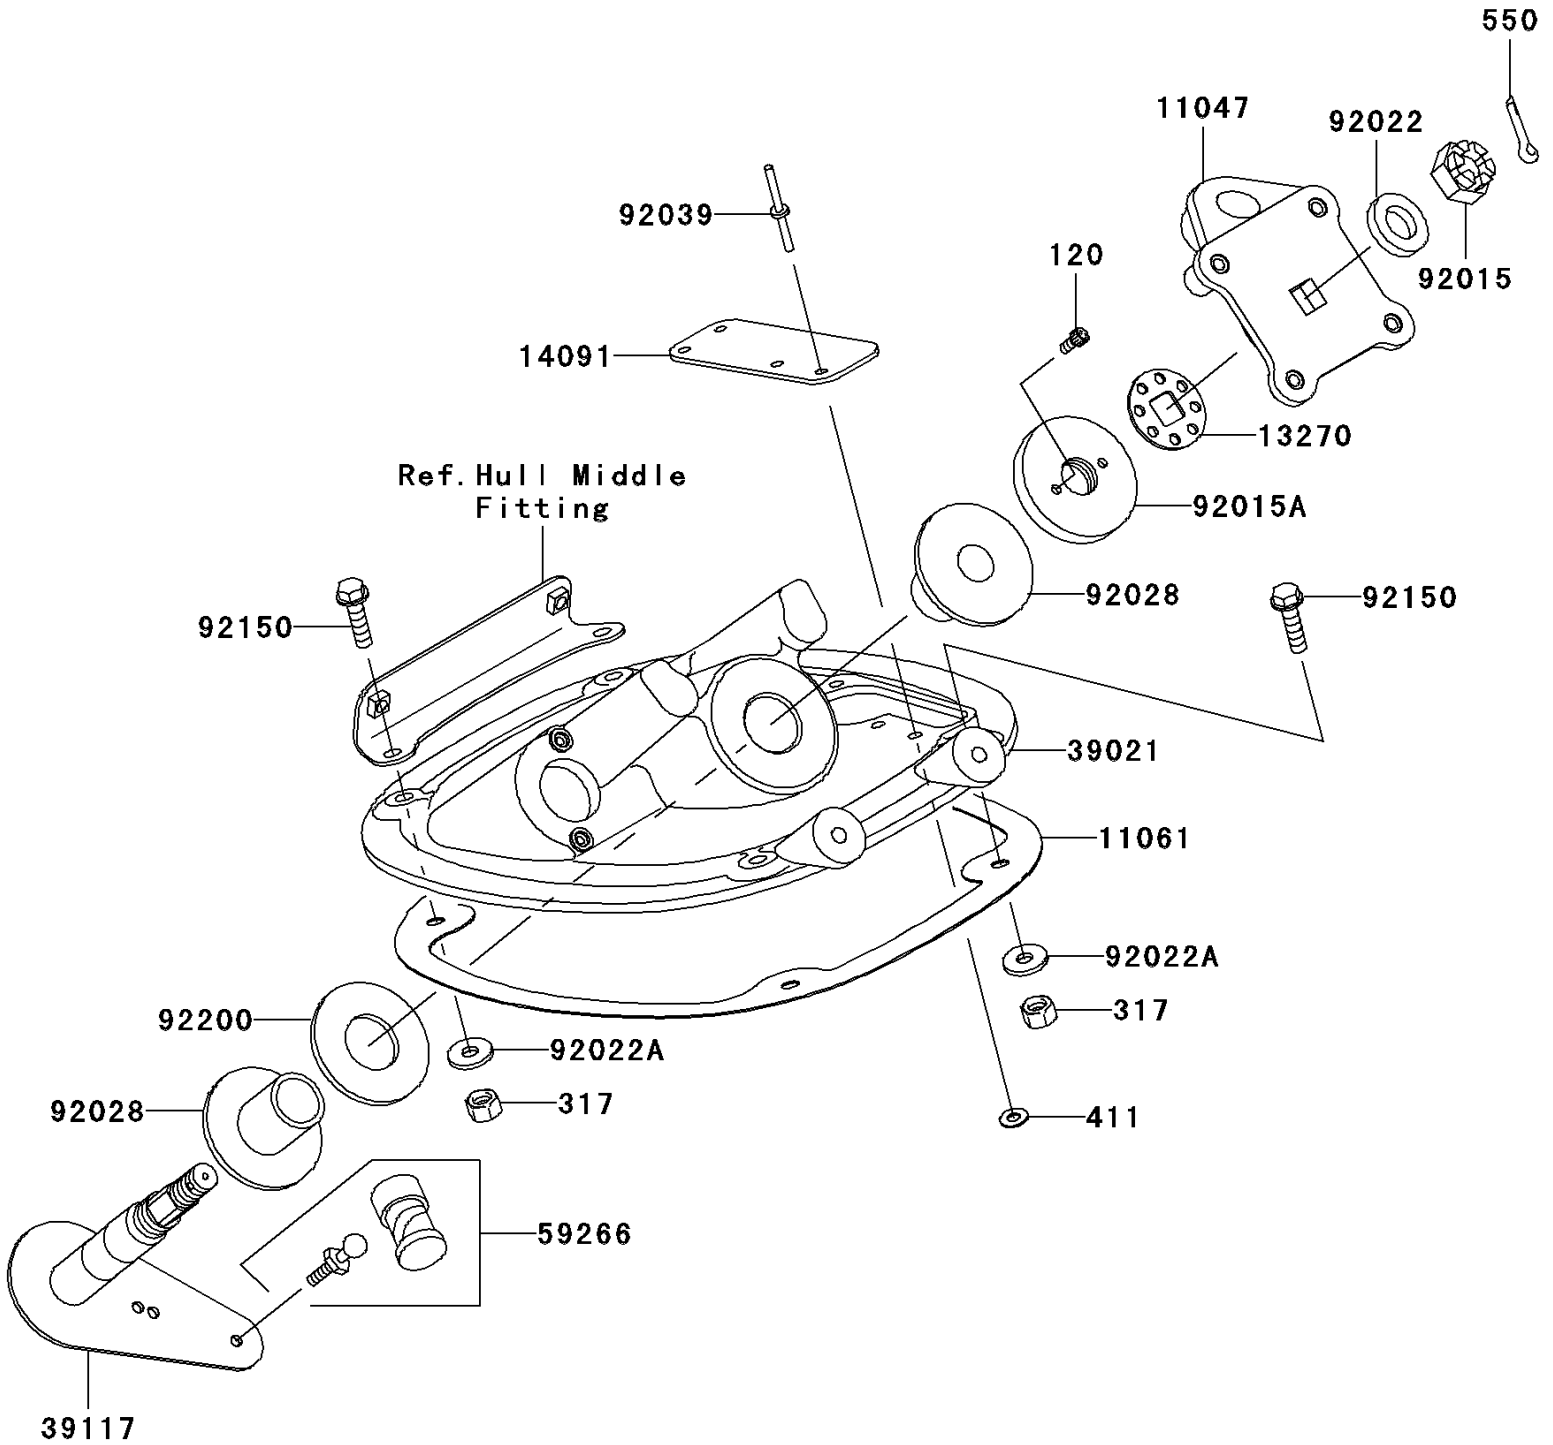

2004 1200 STX-R PARTS DIAGRAM

Handle Pole

F3171

2004 1200 STX-R PARTS LIST

Handle Pole

ITEM NAME	PART NUMBER	QUANTITY
BOLT-SOCKET,5X10 (Ref # 120)	120R0510	2
NUT-HEX-SMALL (Ref # 317)	317R0800	4
WASHER-PLAIN,5MM (Ref # 411)	411S0500	4
PIN-COTTER,3X35 (Ref # 550)	550S3035	1
BRACKET,HANDLE HOLDER (Ref # 11047)	11047-3759	1
GASKET,HANDLE POLE BRACKET (Ref # 11061)	11061-3735	1
PLATE,STEERING NUT (Ref # 13270)	13270-3808	1
COVER,HANDLE POLE BRACKET (Ref # 14091)	14091-3733	1
BRACKET-HANDLE POLE (Ref # 39021)	39021-3714	1
SHAFT-STRG (Ref # 39117)	39117-3713	1
JOINT-BALL (Ref # 59266)	59266-3707	1
NUT,CASTLE,14MM (Ref # 92015)	92015-3805	1
NUT,STEERING,20MM (Ref # 92015A)	92015-3854	1
WASHER,15X34X2.0 (Ref # 92022)	92022-3738	1
WASHER,8.4X23X2.5 (Ref # 92022A)	92022-3744	4
BUSHING,STEERING (Ref # 92028)	92028-3748	2
RIVET,4.8MM (Ref # 92039)	92039-3719	4
BOLT,FLANGED,8X30 (Ref # 92150)	92150-3803	4
WASHER,32.5X70X2 (Ref # 92200)	92200-3718	1