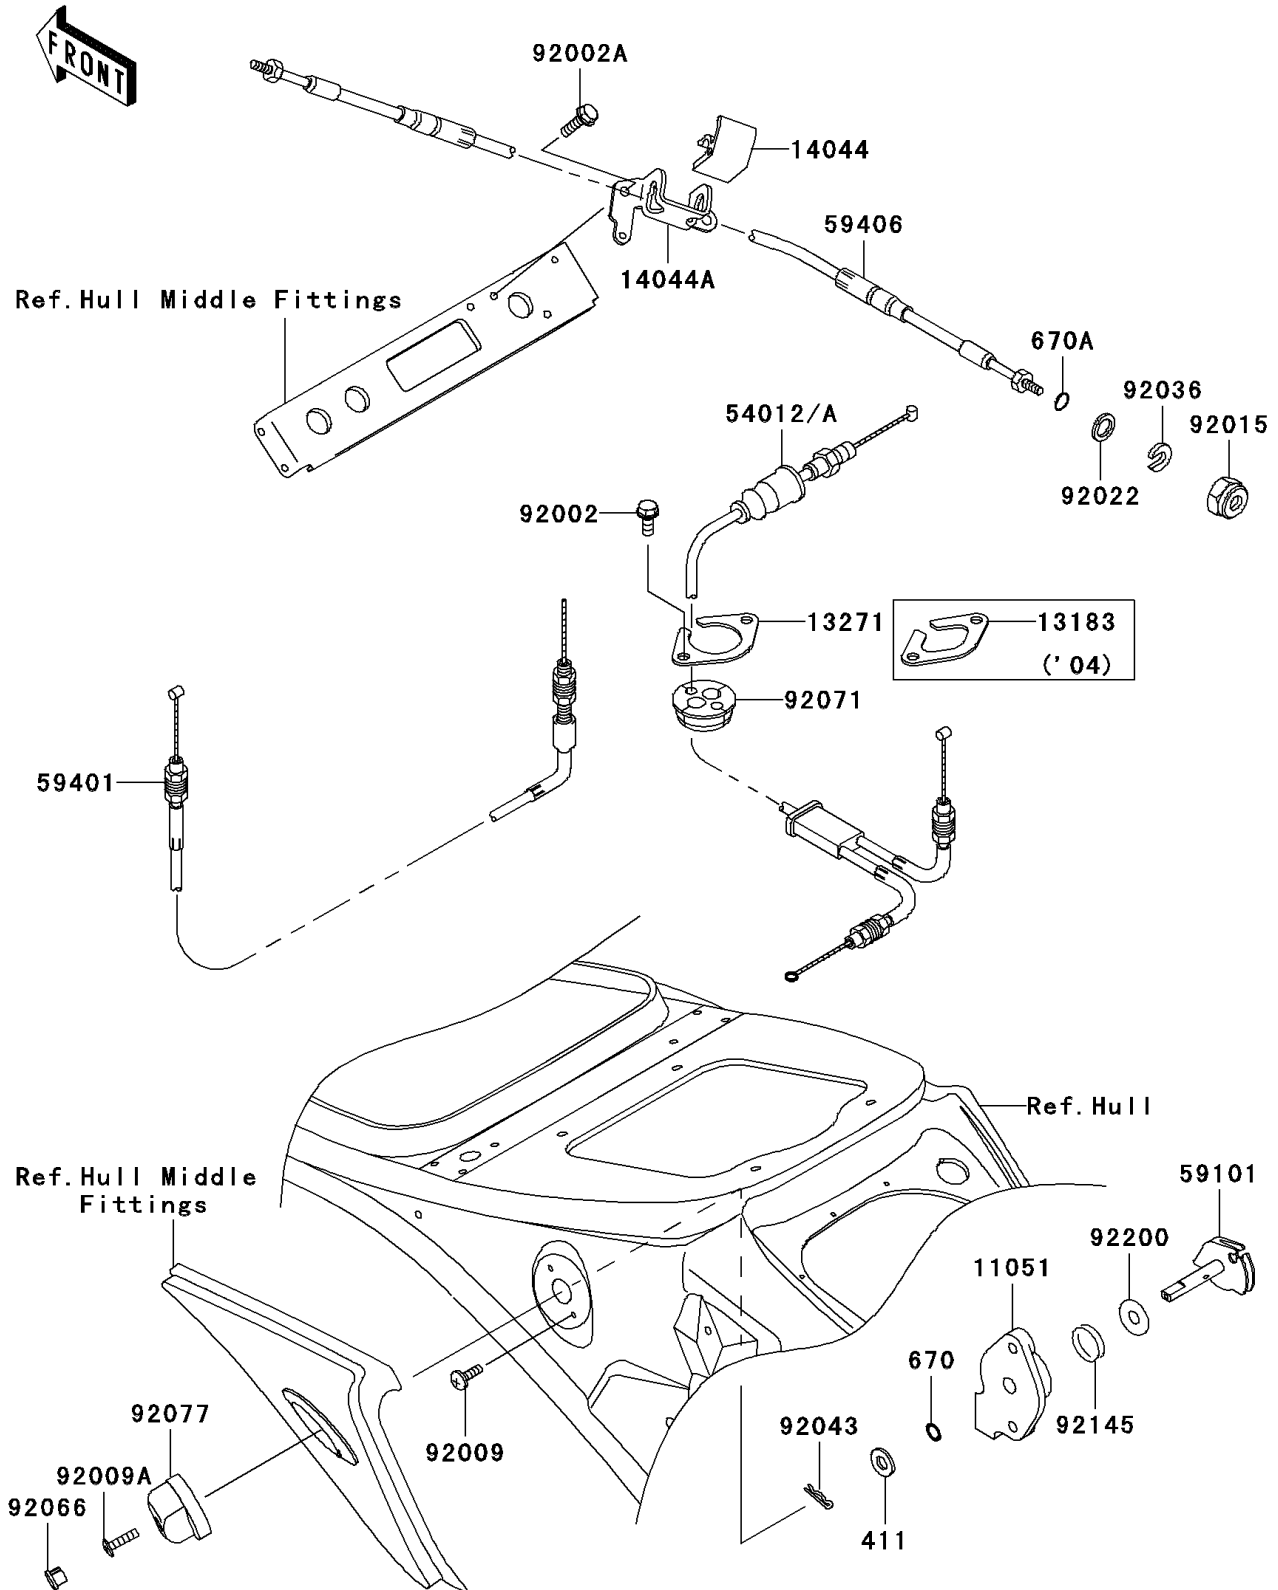

2004 1200 STX-R PARTS DIAGRAM

Cables

F3175

2004 1200 STX-R PARTS LIST

Cables

ITEM NAME	PART NUMBER	QUANTITY
WASHER-PLAIN,8MM (Ref # 411)	411S0800	1
O RING,8MM (Ref # 670)	670B1508	1
O RING,11MM (Ref # 670A)	670B2011	1
BRACKET,STARTER CABLE (Ref # 11051)	11051-3744	1
PLATE (Ref # 13183)	13183-3810	1
HOLDER-CABLE,STEERING (Ref # 14044)	14044-3714	1
HOLDER-CABLE,STEERING (Ref # 14044A)	14044-3717	1
CABLE-THROTTLE (Ref # 54012)	54012-3768	1
REEL (Ref # 59101)	59101-3715	1
CABLE-CHOKE (Ref # 59401)	59401-3727	1
CABLE-STRG (Ref # 59406)	59406-3778	1
BOLT,6X16 (Ref # 92002)	92002-3728	2
BOLT,6X20 (Ref # 92002A)	92002-3755	2
SCREW,5X16 (Ref # 92009)	92009-3789	2
SCREW,4X12 (Ref # 92009A)	92009-3838	1
NUT,20MM (Ref # 92015)	92015-526	1
WASHER (Ref # 92022)	92022-535	1
RING-SNAP (Ref # 92036)	92036-501	1
PIN (Ref # 92043)	92043-3752	1
PLUG,FUEL&CHOKE KNOB,F.BLACK (Ref # 92066)	92066-3770-6Z	1
GROMMET,HARNESS (Ref # 92071)	92071-3790	1
KNOB,FUEL&CHOKE,F.BLACK (Ref # 92077)	92077-3732-6Z	1
SPRING (Ref # 92145)	92145-3712	1
WASHER,8.5X34X0.5 (Ref # 92200)	92200-3770	1