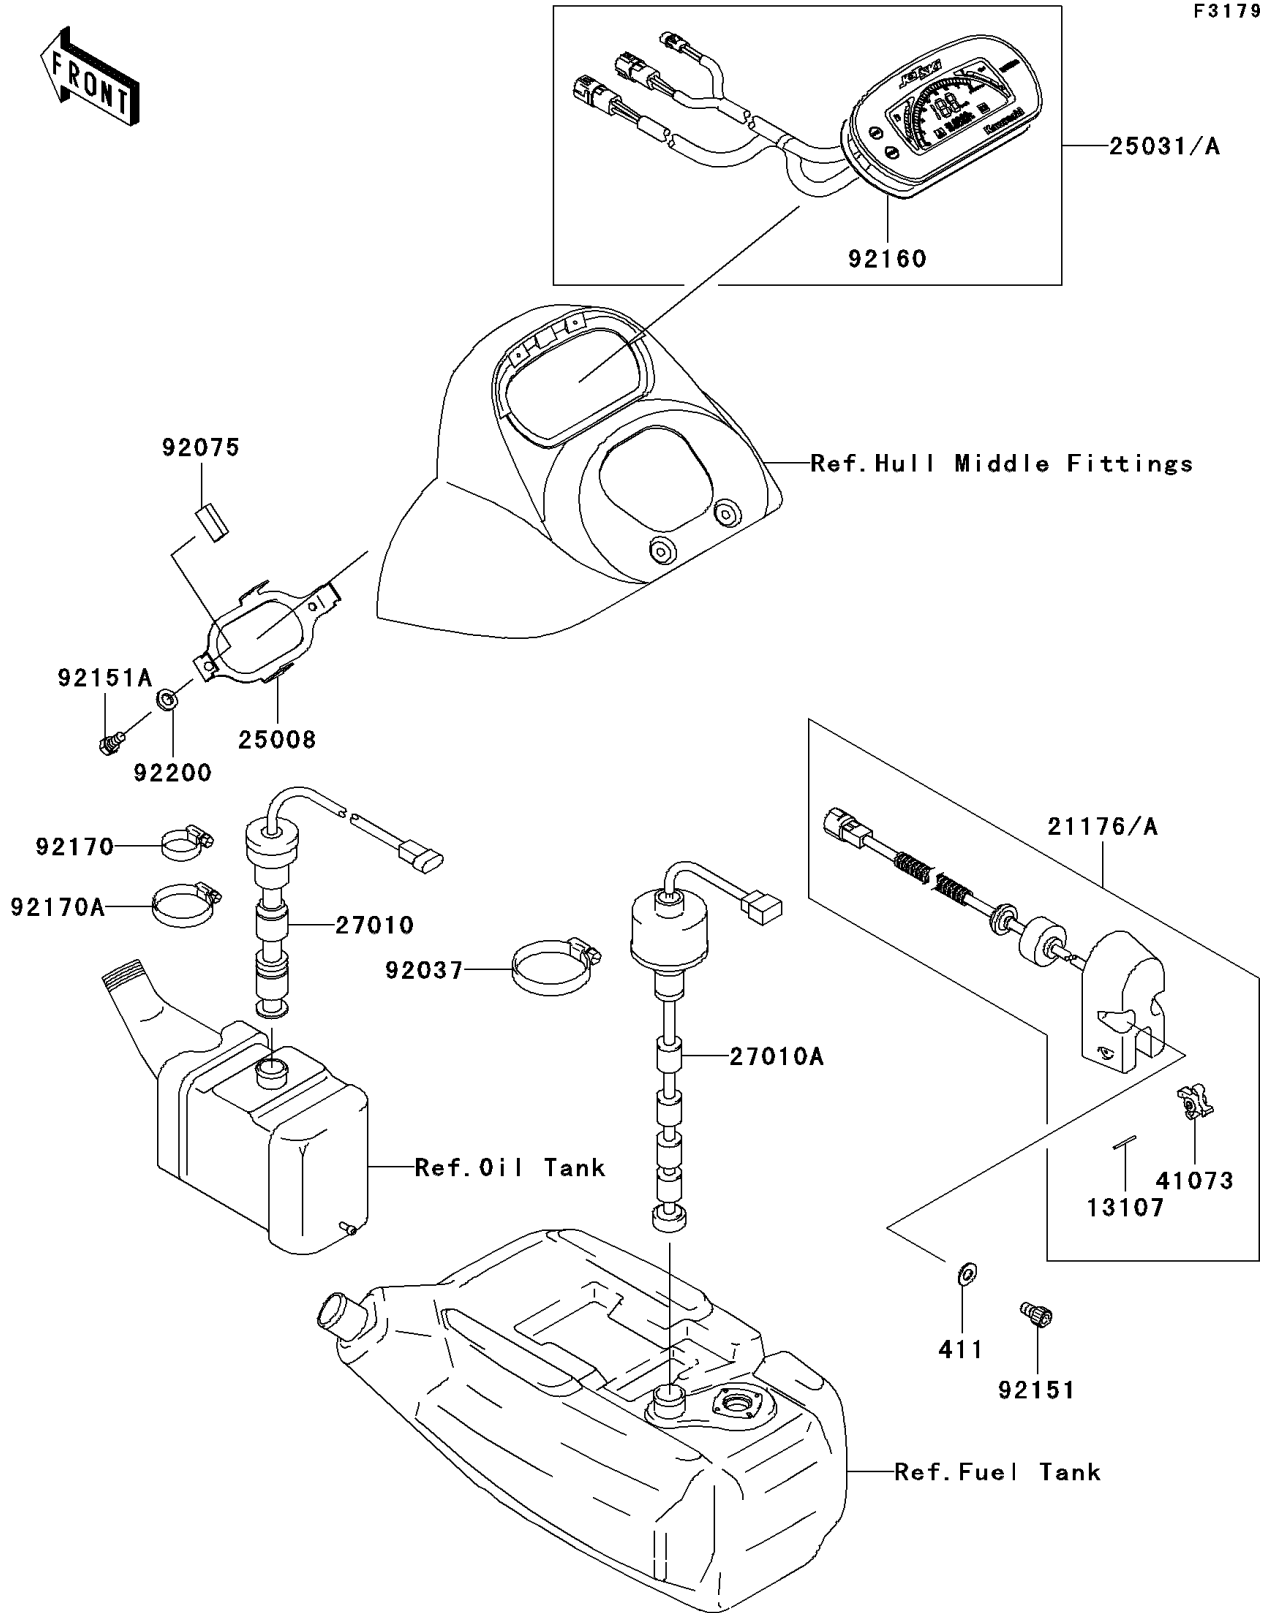

2004 1200 STX-R PARTS DIAGRAM

Meters

F3179

2004 1200 STX-R PARTS LIST

Meters

ITEM NAME	PART NUMBER	QUANTITY
WASHER-PLAIN,6MM (Ref # 411)	411S0600	2
SHAFT (Ref # 13107)	13107-3754	1
SENSOR,SPEEDOMETER,J.WHITE (Ref # 21176A)	21176-3749-8U	1
BRACKET-METER (Ref # 25008)	25008-3709	1
SWITCH,OIL LEVEL (Ref # 27010)	27010-3753	1
SWITCH,FUEL LEVEL (Ref # 27010A)	27010-3770	1
WHEEL-ASSY,PADDLE (Ref # 41073)	41073-3701	1
CLAMP (Ref # 92037)	92037-3009	1
DAMPER (Ref # 92075)	92075-1446	4
BOLT,6X10 (Ref # 92151)	92151-3704	2
BOLT,5X10 (Ref # 92151A)	92151-3707	2
DAMPER,METER (Ref # 92160)	92160-3881	1
CLAMP (Ref # 92170)	92170-3718	1
CLAMP (Ref # 92170A)	92170-3734	1
WASHER,5.9X16X1.5 (Ref # 92200)	92200-3714	2
METER-ASSY,MILE (Ref # 25031)	25031-3747	1
METER-ASSY,KM (Ref # 25031A)	25031-3748	1