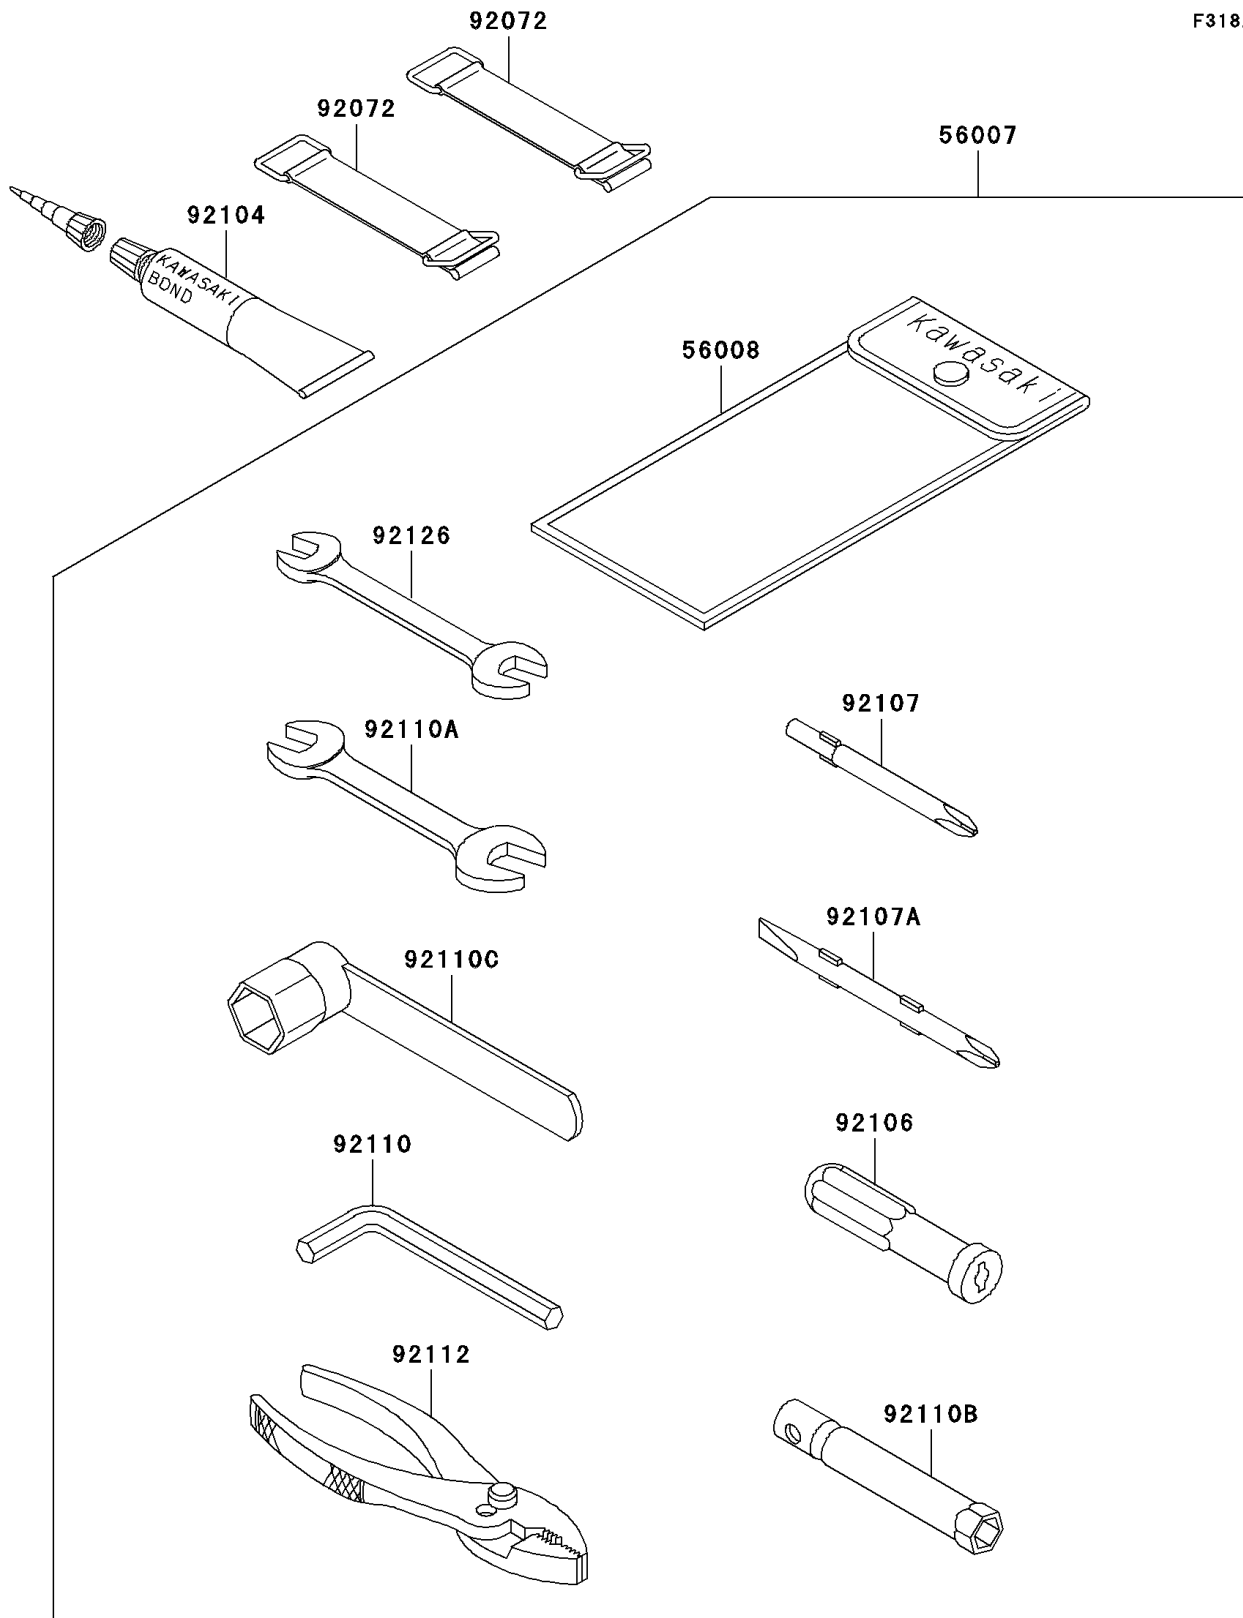

# 2004 1200 STX-R PARTS DIAGRAM

Owner's Tools

F3182

## 2004 1200 STX-R PARTS LIST

### Owner's Tools

ITEM NAME	PART NUMBER	QUANTITY
TOOL-KIT (Ref # 56007)	56007-3715	1
BAG,TOOL (Ref # 56008)	56008-3703	1
BAND,L=50 (Ref # 92072)	92072-3853	2
GASKET-LIQUID,TUBE,100G,SILVER (Ref # 92104)	92104-002	AR
GRIP-SCREW DRIVER (Ref # 92106)	92106-1001	1
TOOL-DRIVER,#3PHILLIPS (Ref # 92107)	92107-005	1
TOOL-DRIVER,#2PHILLIPS&SLOT (Ref # 92107A)	92107-1051	1
TOOL-WRENCH,ALLEN,5MM (Ref # 92110)	92110-1015	1
TOOL-WRENCH,OPEN END,10X12 (Ref # 92110A)	92110-1152	1
TOOL-WRENCH,BOX,10MM (Ref # 92110B)	92110-1156	1
TOOL-WRENCH (Ref # 92110C)	92110-2088	1
TOOL-PLIERS (Ref # 92112)	92112-1001	1
TOOL-WRENCH,OPEN END,8X10 (Ref # 92126)	92126-004	1