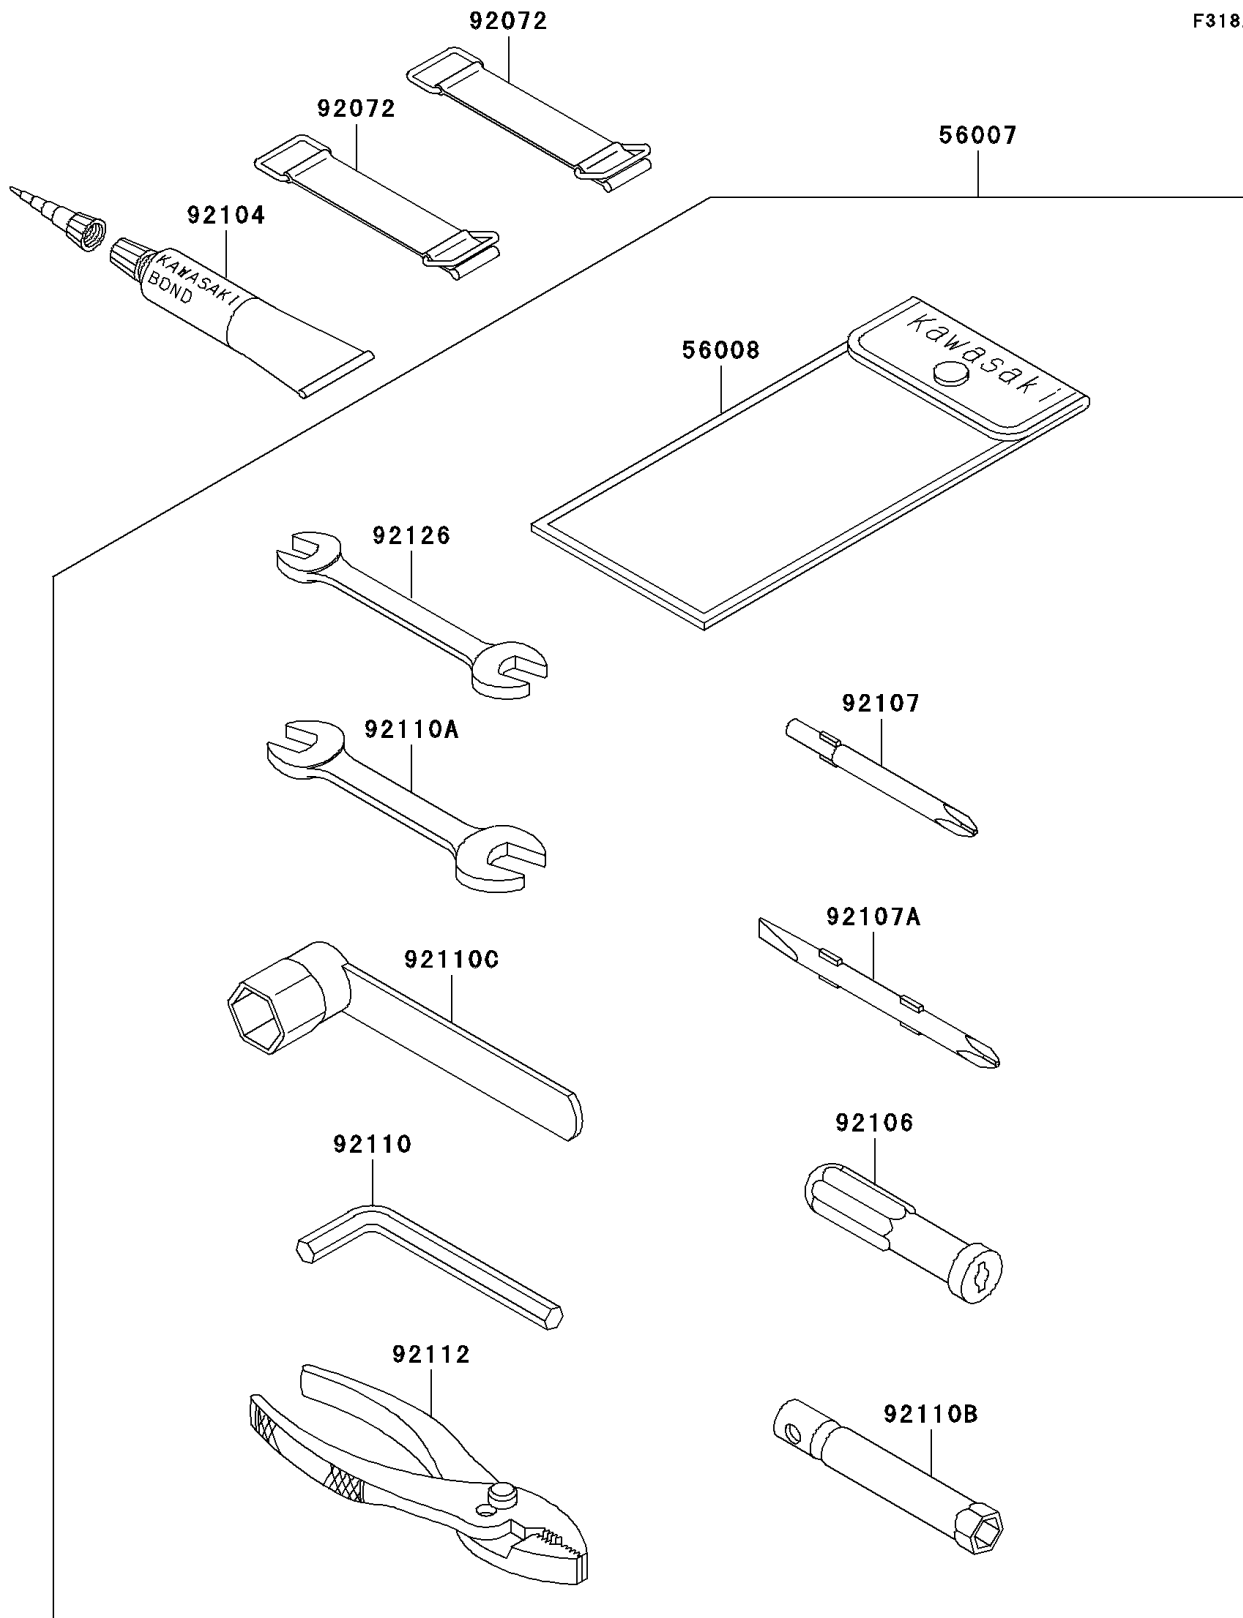

2005 1200 STX-R PARTS DIAGRAM

Owner's Tools

F3182

2005 1200 STX-R PARTS LIST

Owner's Tools

ITEM NAME	PART NUMBER	QUANTITY
TOOL-KIT (Ref # 56007)	56007-3715	1
BAG,TOOL (Ref # 56008)	56008-3703	1
BAND,L=50 (Ref # 92072)	92072-3853	2
GASKET-LIQUID,TUBE,100G,SILVER (Ref # 92104)	92104-002	AR
GRIP-SCREW DRIVER (Ref # 92106)	92106-1001	1
TOOL-DRIVER,#3PHILLIPS (Ref # 92107)	92107-005	1
TOOL-DRIVER,#2PHILLIPS&SLOT (Ref # 92107A)	92107-1051	1
TOOL-WRENCH,ALLEN,5MM (Ref # 92110)	92110-1015	1
TOOL-WRENCH,OPEN END,10X12 (Ref # 92110A)	92110-1152	1
TOOL-WRENCH,BOX,10MM (Ref # 92110B)	92110-1156	1
TOOL-WRENCH (Ref # 92110C)	92110-2088	1
TOOL-PLIERS (Ref # 92112)	92112-1001	1
TOOL-WRENCH,OPEN END,8X10 (Ref # 92126)	92126-004	1