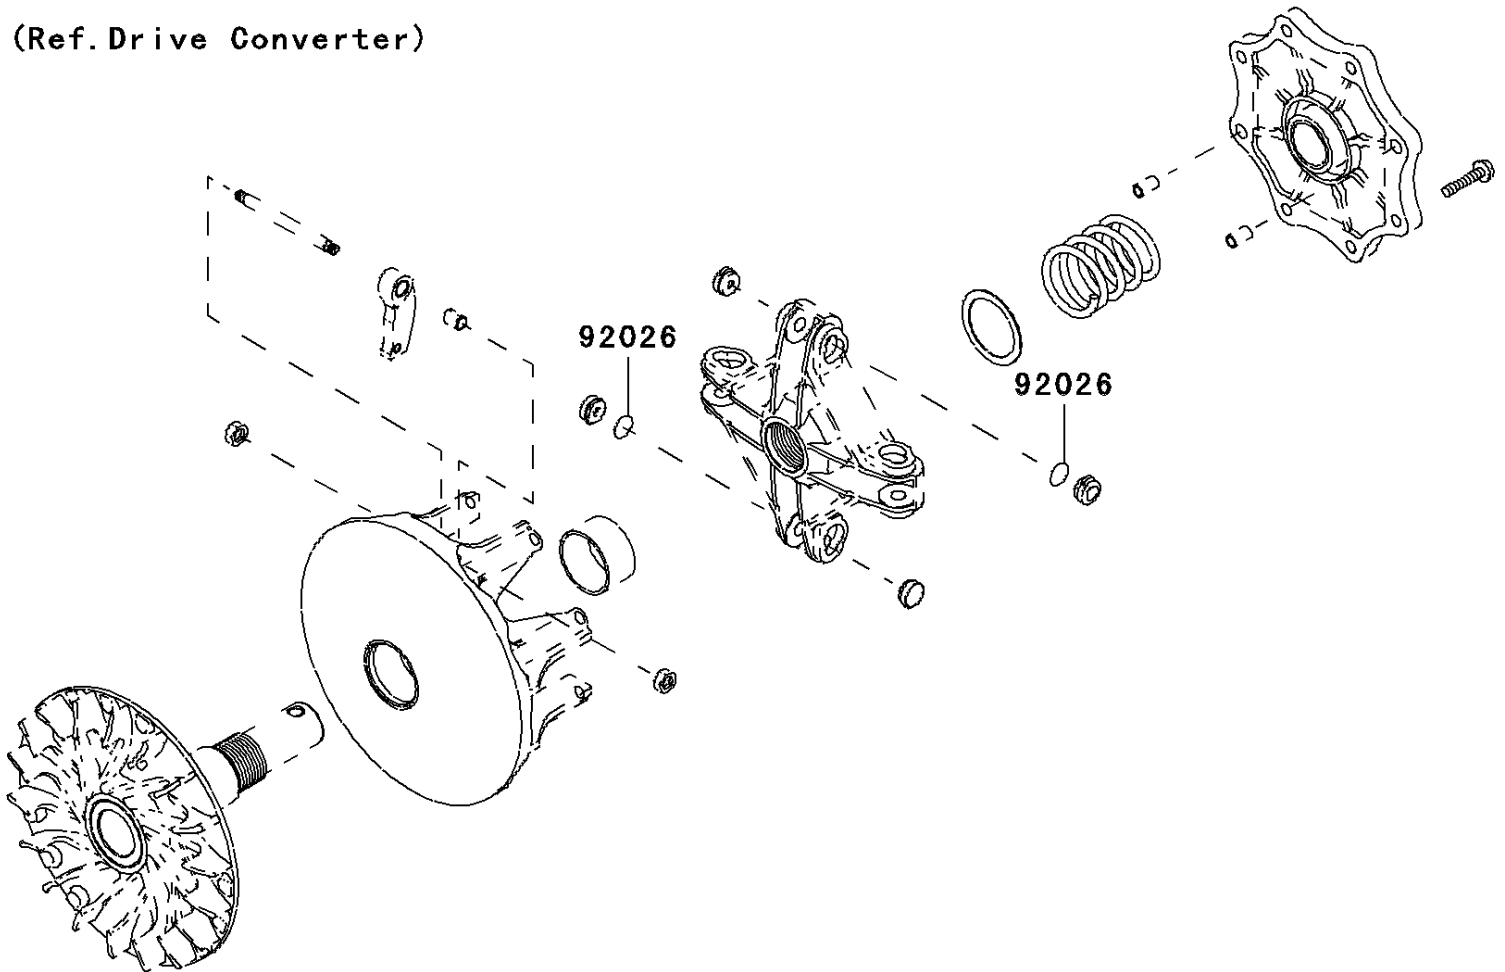

2008 Teryx® 750 4x4 PARTS DIAGRAM

Optional Parts

F2890

(Ref. Drive Converter)

2008 Teryx® 750 4x4 PARTS LIST

Optional Parts

ITEM NAME	PART NUMBER	QUANTITY
SPACER,T=0.1 (Ref # 92026)	92026-0038	2