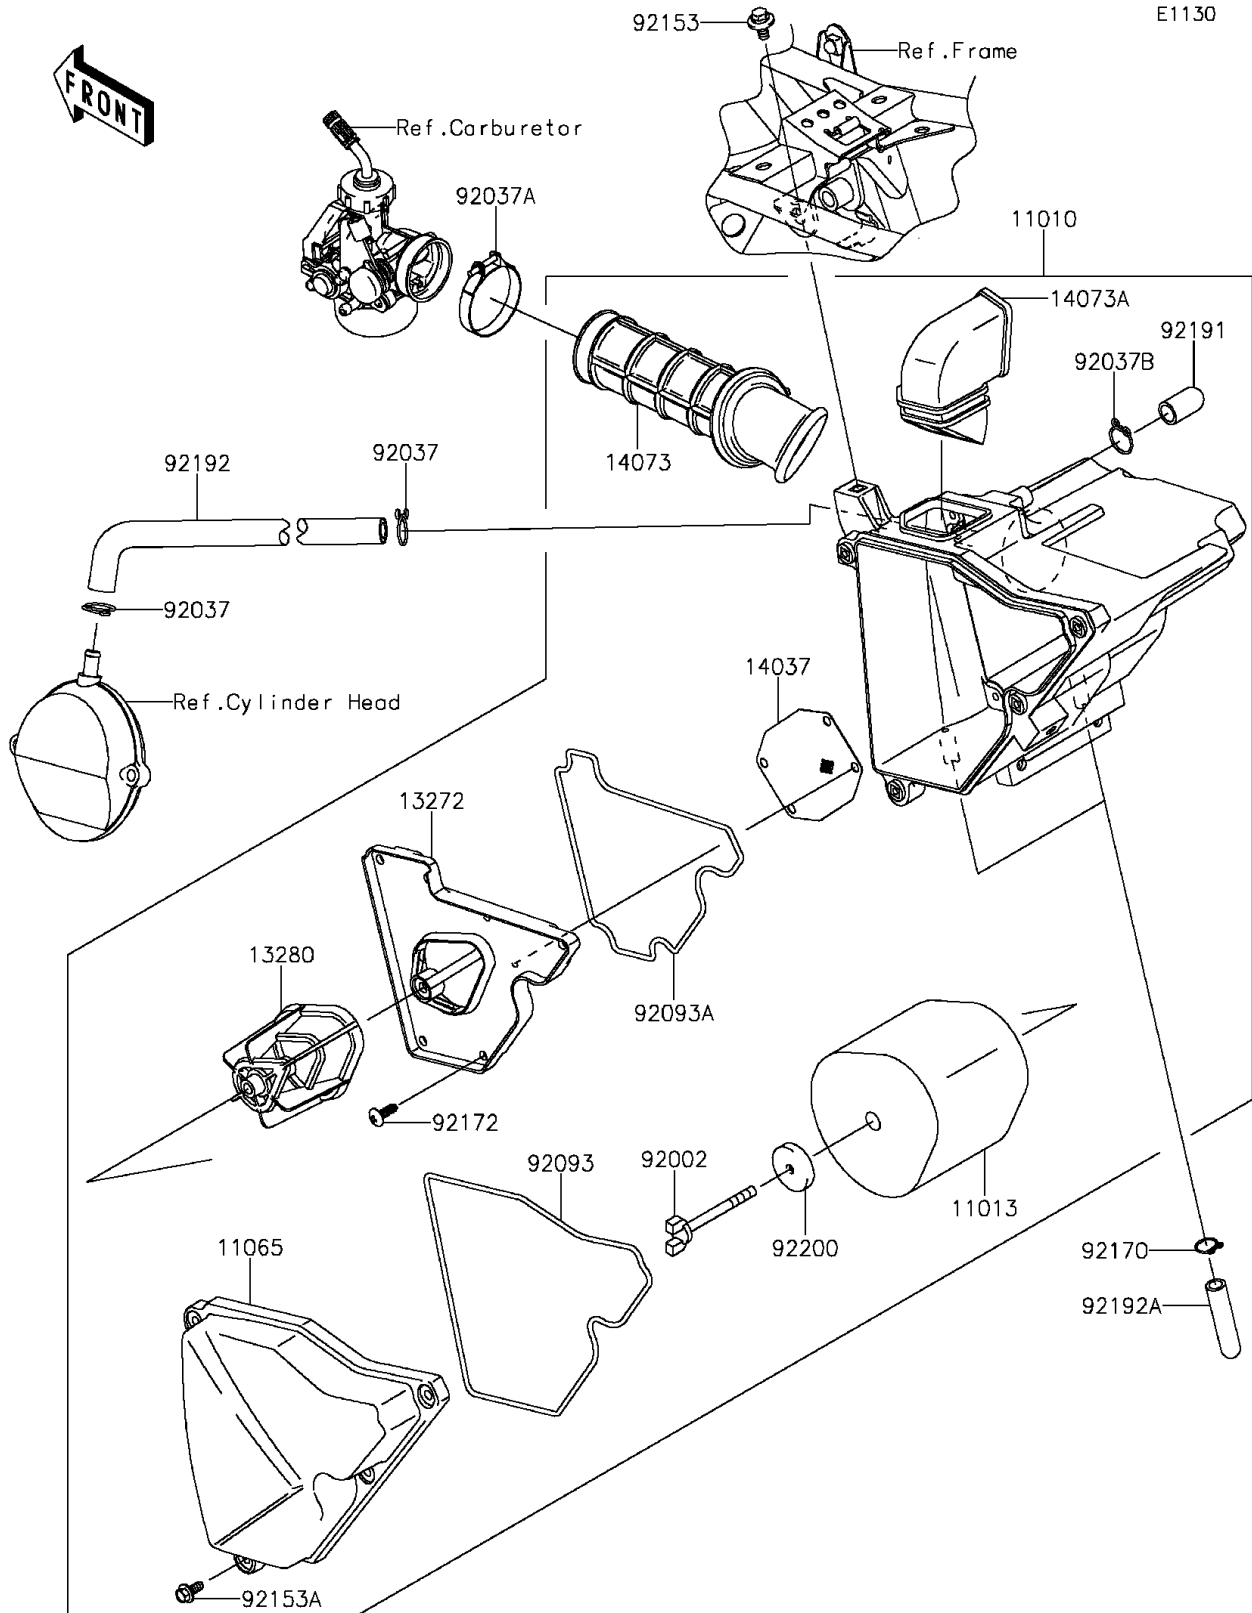

2015 KLX®140 PARTS DIAGRAM

Air Cleaner

2015 KLX®140 PARTS LIST

Air Cleaner

| ITEM NAME | PART NUMBER | QUANTITY |
|---------------------------------------|---------------|----------|
| FILTER-ASSY-AIR,F.BLACK (Ref # 11010) | 11010-0128-6Z | 1 |
| ELEMENT-AIR FILTER (Ref # 11013) | 11013-0025 | 1 |
| CAP (Ref # 11065) | 11065-0210 | 1 |
| PLATE (Ref # 13272) | 13272-0028 | 1 |
| HOLDER (Ref # 13280) | 13280-0253 | 1 |
| SCREEN (Ref # 14037) | 14037-0074 | 1 |
| DUCT,CARB. (Ref # 14073) | 14073-0171 | 1 |
| DUCT,INTAKE (Ref # 14073A) | 14073-0172 | 1 |
| BOLT (Ref # 92002) | 92002-1904 | 1 |
| CLAMP,12.5MM (Ref # 92037) | 92037-1271 | 2 |
| CLAMP (Ref # 92037A) | 92037-1305 | 1 |
| CLAMP,14.5MM (Ref # 92037B) | 92037-1900 | 1 |
| SEAL,L=620 (Ref # 92093) | 92093-0094 | 1 |
| SEAL,L=520 (Ref # 92093A) | 92093-0103 | 1 |
| BOLT,FLANGED,6X14 (Ref # 92153) | 92153-0936 | 1 |
| BOLT,WP,5X14 (Ref # 92153A) | 92153-1882 | 4 |
| CLAMP,11.6MM (Ref # 92170) | 92170-1796 | 2 |
| SCREW,5X16 (Ref # 92172) | 92172-0177 | 5 |
| TUBE,DRAIN (Ref # 92191) | 92191-1685 | 1 |
| TUBE,BREATHER (Ref # 92192) | 92192-0473 | 1 |
| TUBE,A/C-DRAIN (Ref # 92192A) | 92192-0921 | 2 |
| WASHER,6.5X26X2 (Ref # 92200) | 92200-0394 | 1 |