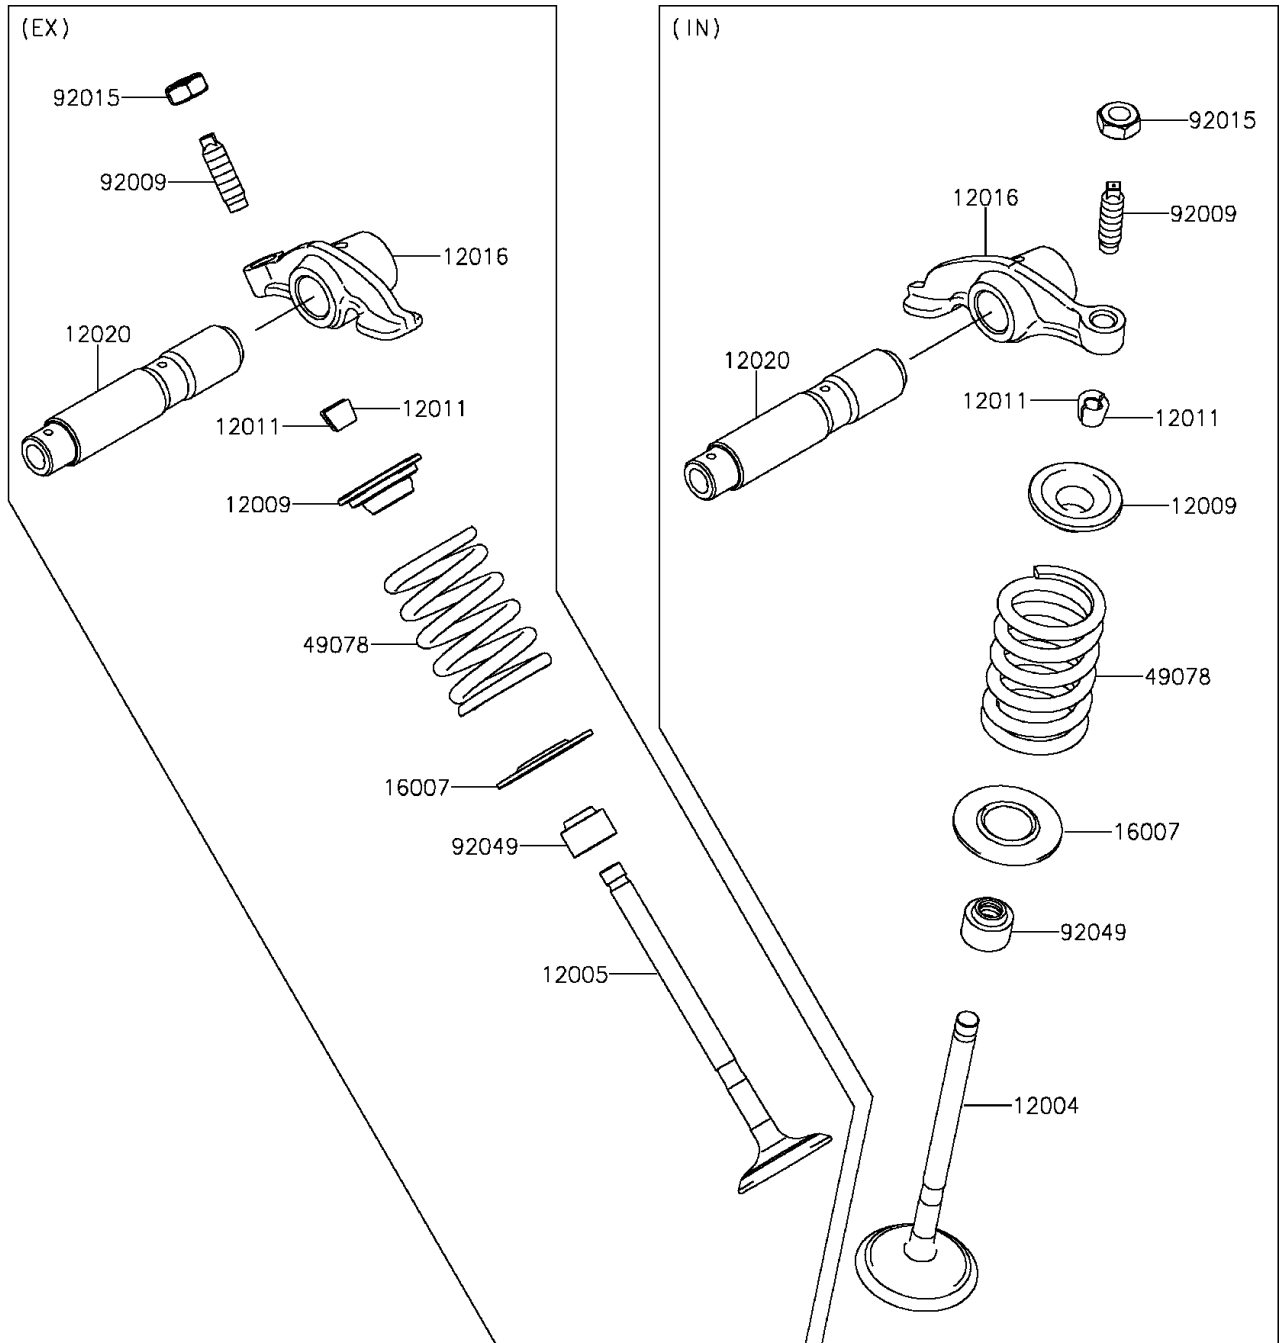

2015 KLX®140 PARTS DIAGRAM

Valve(s)

E1210

2015 KLX®140 PARTS LIST

Valve(s)

ITEM NAME	PART NUMBER	QUANTITY
VALVE-INTAKE (Ref # 12004)	12004-0049	1
VALVE-EXHAUST (Ref # 12005)	12005-0725	1
RETAINER-VALVE SPRING (Ref # 12009)	12009-0018	2
COLLET (Ref # 12011)	12011-1051	4
ARM-ROCKER (Ref # 12016)	12016-0026	2
SHAFT-ROCKER (Ref # 12020)	12020-0007	2
SEAT-SPRING (Ref # 16007)	16007-1223	2
SPRING-ENGINE VALVE (Ref # 49078)	49078-0064	2
SCREW,VALVE ADJUST (Ref # 92009)	92009-1109	2
NUT,VALVE ADJUST LOCK (Ref # 92015)	92015-1137	2
SEAL-OIL (Ref # 92049)	92049-0139	2