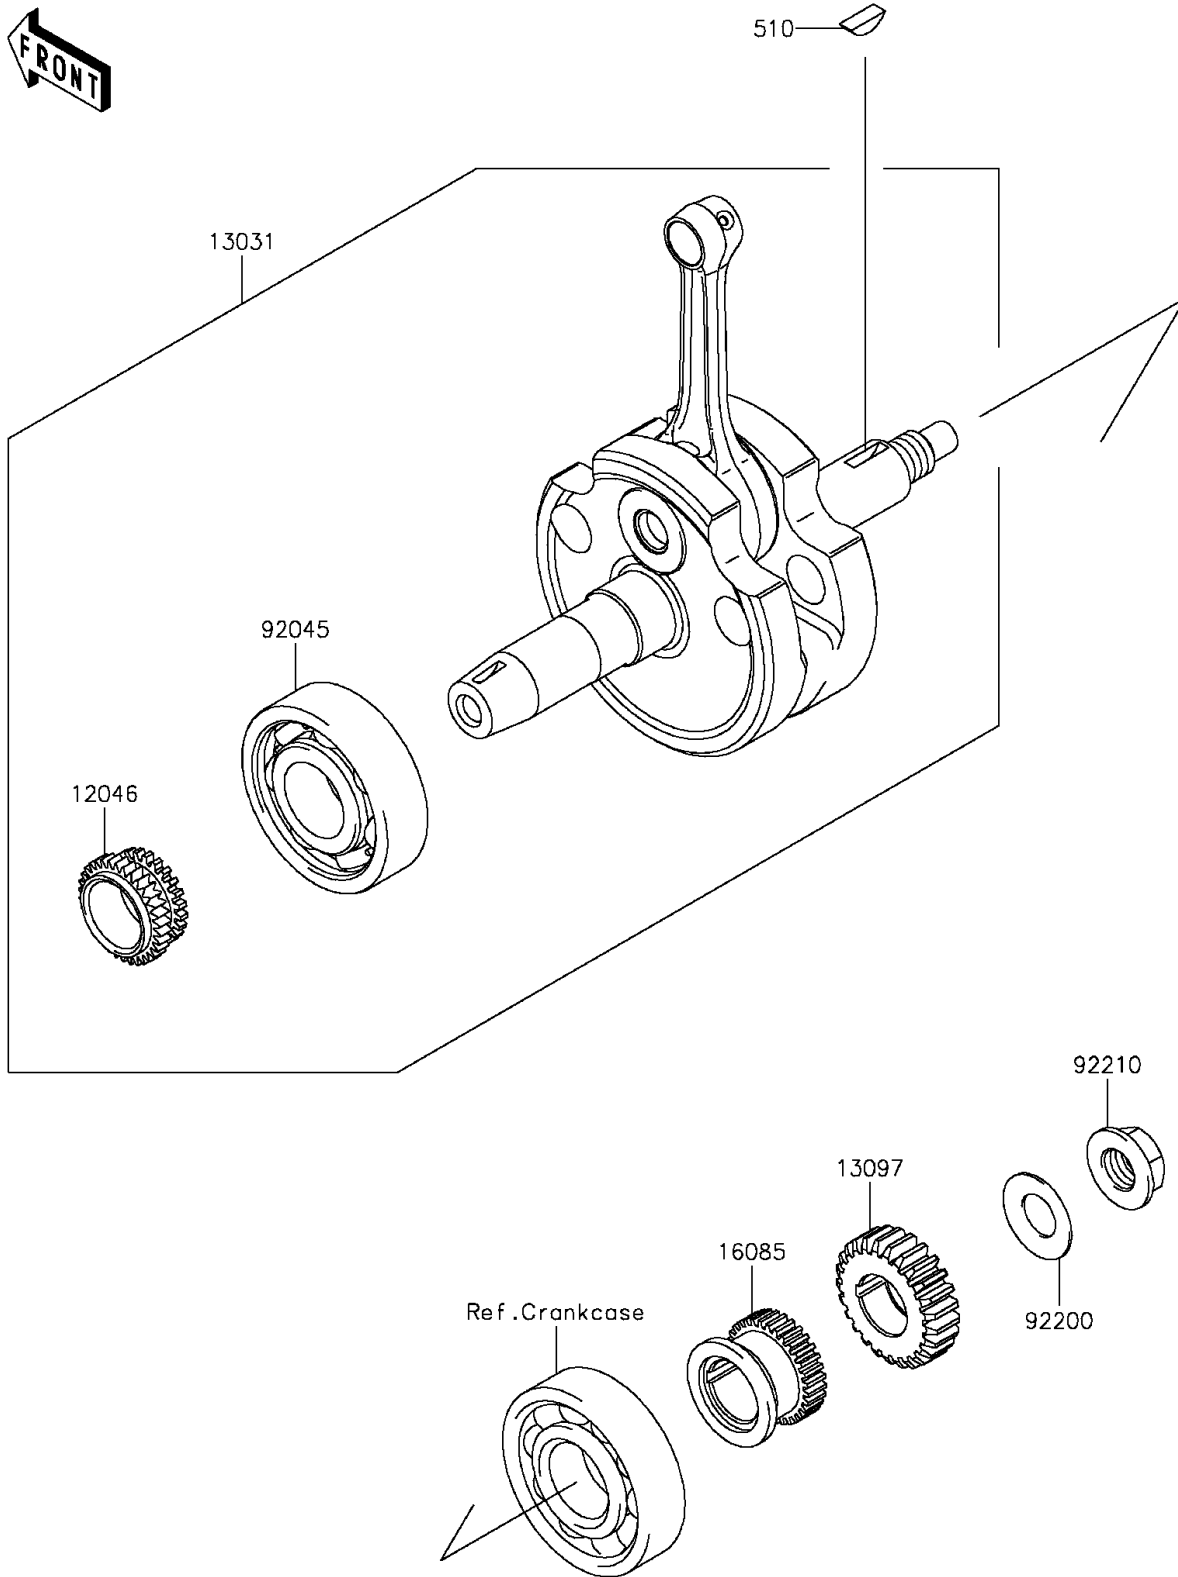

# 2015 KLX®140 PARTS DIAGRAM

Crankshaft

E1321

## 2015 KLX®140 PARTS LIST

### Crankshaft

ITEM NAME	PART NUMBER	QUANTITY
KEY-WOODRUFF (Ref # 510)	510A4200	1
SPROCKET,18T (Ref # 12046)	12046-0061	1
CRANKSHAFT-COMP (Ref # 13031)	13031-0140	1
GEAR-PRIMARY SPUR,25T (Ref # 13097)	13097-0559	1
GEAR,21T (Ref # 16085)	16085-0118	1
BEARING-BALL,6305JR2C3 (Ref # 92045)	92045-1120	1
WASHER,14.2X28X1.5 (Ref # 92200)	92200-0217	1
NUT,14MM,LEFT HANDED (Ref # 92210)	92210-0600	1