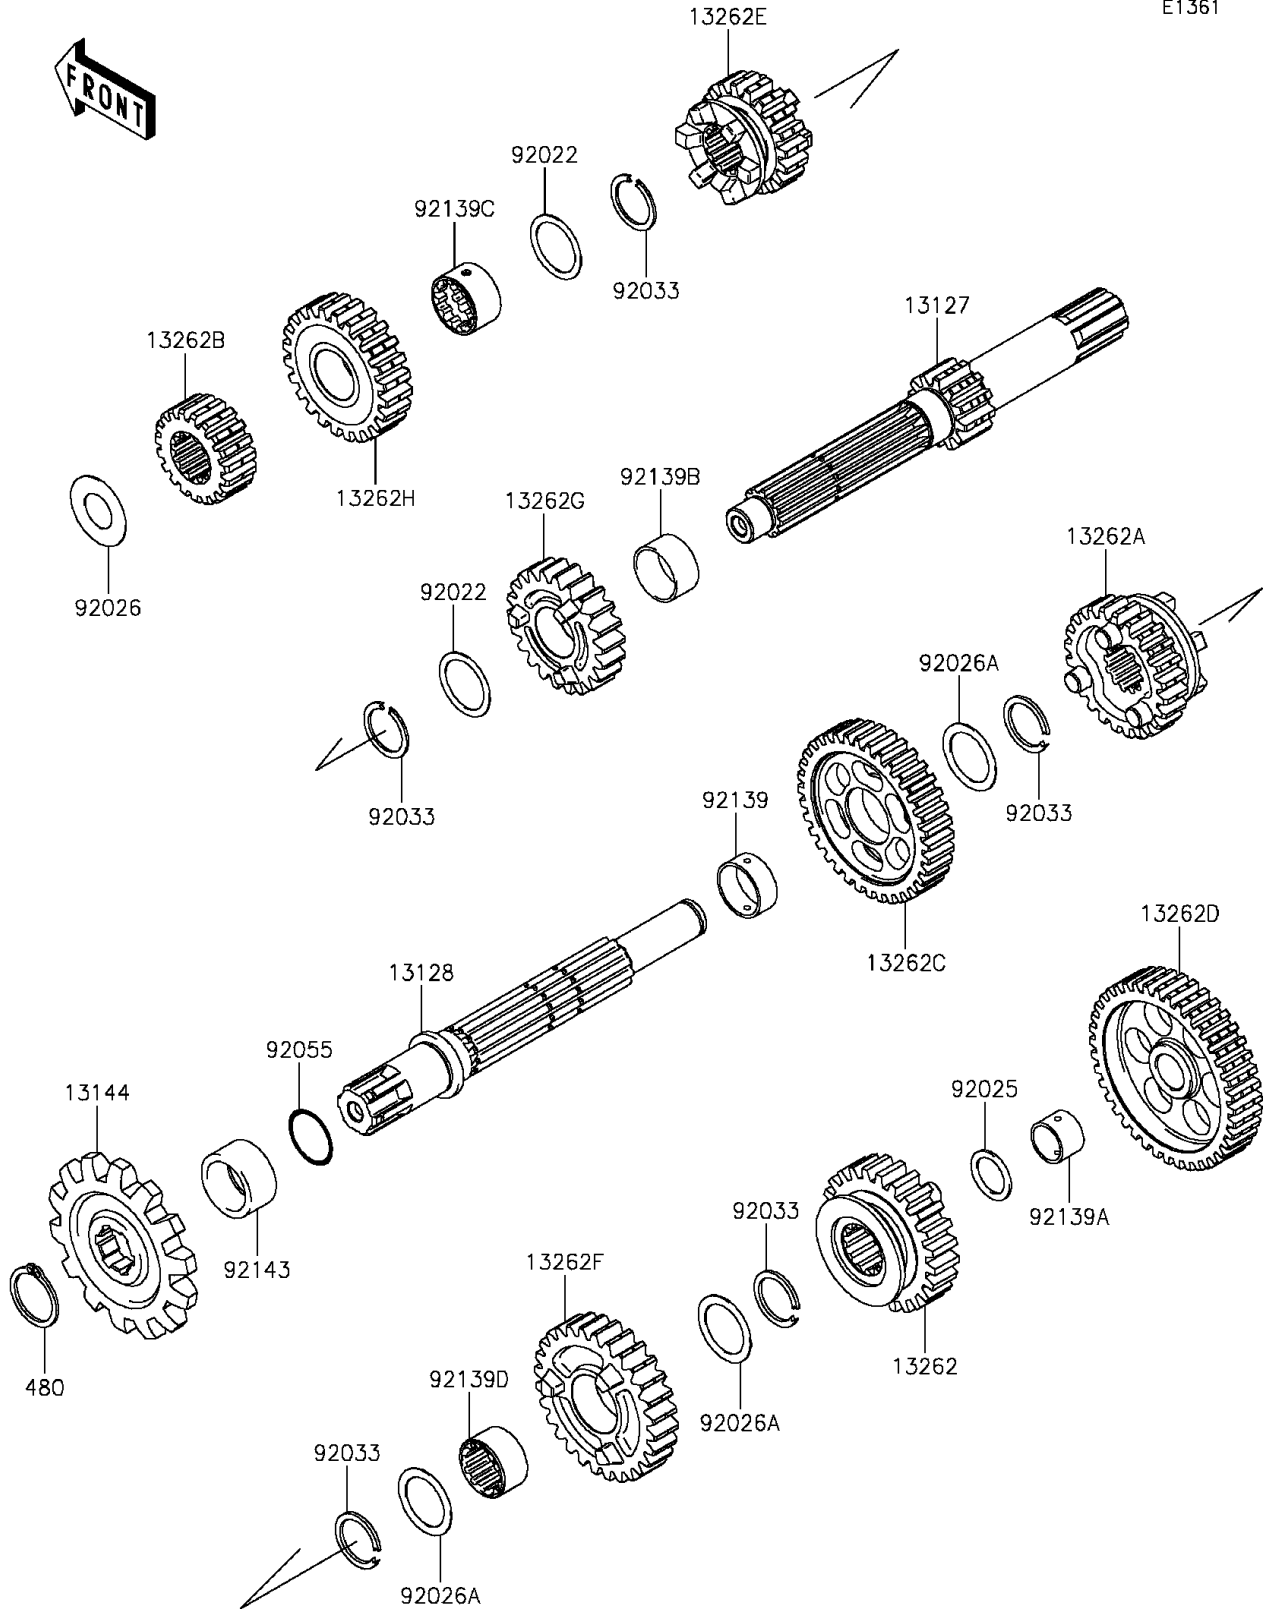

2013 KLX®140 PARTS DIAGRAM

Transmission

E1361

2013 KLX®140 PARTS LIST

Transmission

ITEM NAME	PART NUMBER	QUANTITY
CIRCLIP-TYPE-C,17MM (Ref # 480)	480J1700	1
SHAFT-TRANSMISSION INPUT,15T (Ref # 13127)	13127-0074	1
SHAFT-TRANSMISSION OUTPUT (Ref # 13128)	13128-0051	1
SPROCKET-OUTPUT,14T (Ref # 13144)	13144-0049	1
GEAR,OUTPUT 4TH,26T (Ref # 13262)	13262-0459	1
GEAR,OUTPUT 5TH,24T (Ref # 13262A)	13262-0502	1
GEAR,INPUT 2ND,19T (Ref # 13262B)	13262-0577	1
GEAR,OUTPUT 2ND,36T (Ref # 13262C)	13262-0578	1
GEAR,OUTPUT LOW,40T (Ref # 13262D)	13262-0579	1
GEAR,INPUT 3RD,19T (Ref # 13262E)	13262-0662	1
GEAR,OUTPUT 3RD,28T (Ref # 13262F)	13262-0738	1
GEAR,INPUT 4TH,22T (Ref # 13262G)	13262-0769	1
GEAR,INPUT 5TH,24T (Ref # 13262H)	13262-0770	1
WASHER,17.3X22X0.5 (Ref # 92022)	92022-1799	2
SHIM (Ref # 92025)	92025-1280	1
SPACER (Ref # 92026)	92026-0727	1
SPACER,17.2X23X0.5 (Ref # 92026A)	92026-1037	3
RING-SNAP,17MM (Ref # 92033)	92033-1060	5
RING-O,16.8X1.9 (Ref # 92055)	92055-0151	1
BUSHING (Ref # 92139)	92139-0001	1
BUSHING,12X14X9.4 (Ref # 92139A)	92139-0002	1
BUSHING,17X19X9.5 (Ref # 92139B)	92139-0282	1
BUSHING,14.5X17.25X11.0 (Ref # 92139C)	92139-0283	1
BUSHING (Ref # 92139D)	92139-0286	1
COLLAR,SPROCKET (Ref # 92143)	92143-1680	1