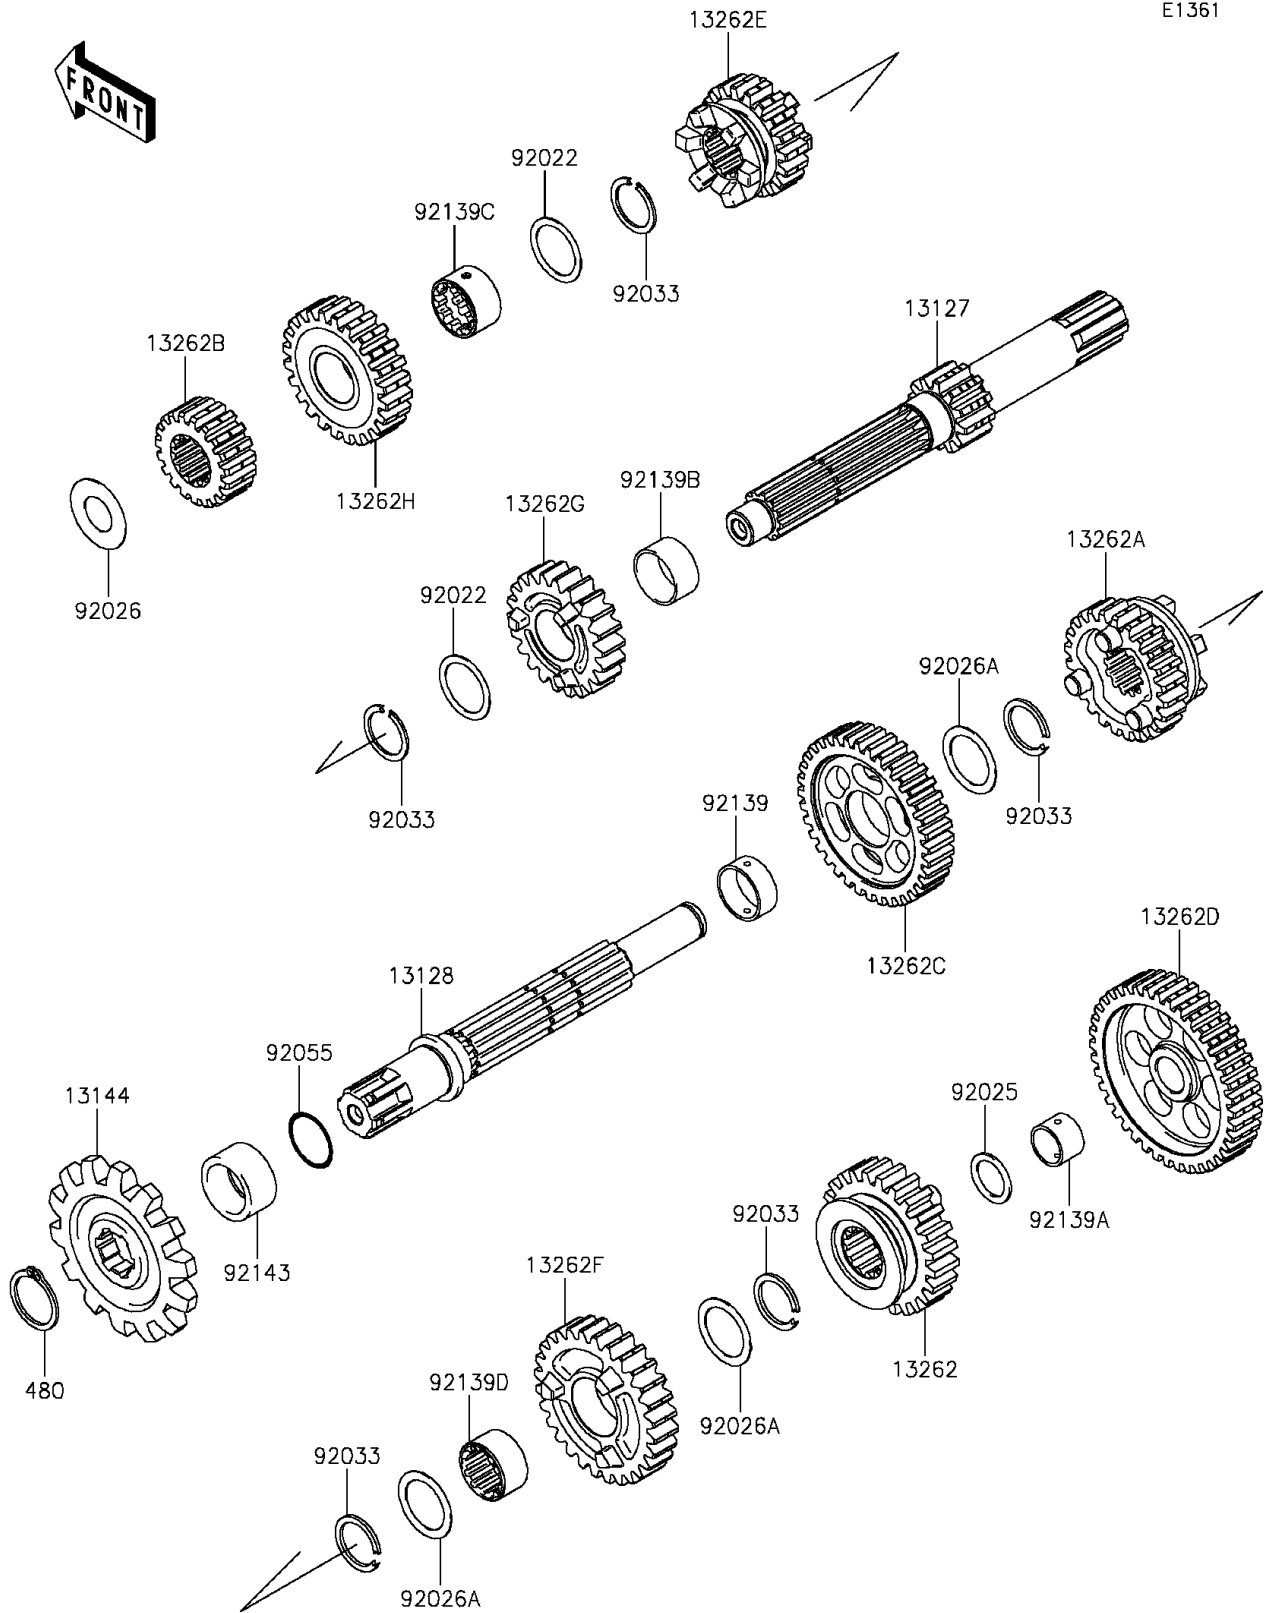

2014 KLX®140 PARTS DIAGRAM

Transmission

E1361

2014 KLX®140 PARTS LIST

Transmission

ITEM NAME	PART NUMBER	QUANTITY
CIRCLIP-TYPE-C,17MM (Ref # 480)	480J1700	1
SHAFT-TRANSMISSION INPUT,15T (Ref # 13127)	13127-0074	1
SHAFT-TRANSMISSION OUTPUT (Ref # 13128)	13128-0051	1
SPROCKET-OUTPUT,14T (Ref # 13144)	13144-0049	1
GEAR,OUTPUT 4TH,26T (Ref # 13262)	13262-0459	1
GEAR,OUTPUT 5TH,24T (Ref # 13262A)	13262-0502	1
GEAR,INPUT 2ND,19T (Ref # 13262B)	13262-0577	1
GEAR,OUTPUT 2ND,36T (Ref # 13262C)	13262-0578	1
GEAR,OUTPUT LOW,40T (Ref # 13262D)	13262-0579	1
GEAR,INPUT 3RD,19T (Ref # 13262E)	13262-0662	1
GEAR,OUTPUT 3RD,28T (Ref # 13262F)	13262-0738	1
GEAR,INPUT 4TH,22T (Ref # 13262G)	13262-0769	1
GEAR,INPUT 5TH,24T (Ref # 13262H)	13262-0770	1
WASHER,17.3X22X0.5 (Ref # 92022)	92022-1799	2
SHIM (Ref # 92025)	92025-1280	1
SPACER (Ref # 92026)	92026-0727	1
SPACER,17.2X23X0.5 (Ref # 92026A)	92026-1037	3
RING-SNAP,17MM (Ref # 92033)	92033-1060	5
RING-O,16.8X1.9 (Ref # 92055)	92055-0151	1
BUSHING (Ref # 92139)	92139-0001	1
BUSHING,12X14X9.4 (Ref # 92139A)	92139-0002	1
BUSHING,17X19X9.5 (Ref # 92139B)	92139-0282	1
BUSHING,14.5X17.25X11.0 (Ref # 92139C)	92139-0283	1
BUSHING (Ref # 92139D)	92139-0286	1
COLLAR,SPROCKET (Ref # 92143)	92143-1680	1