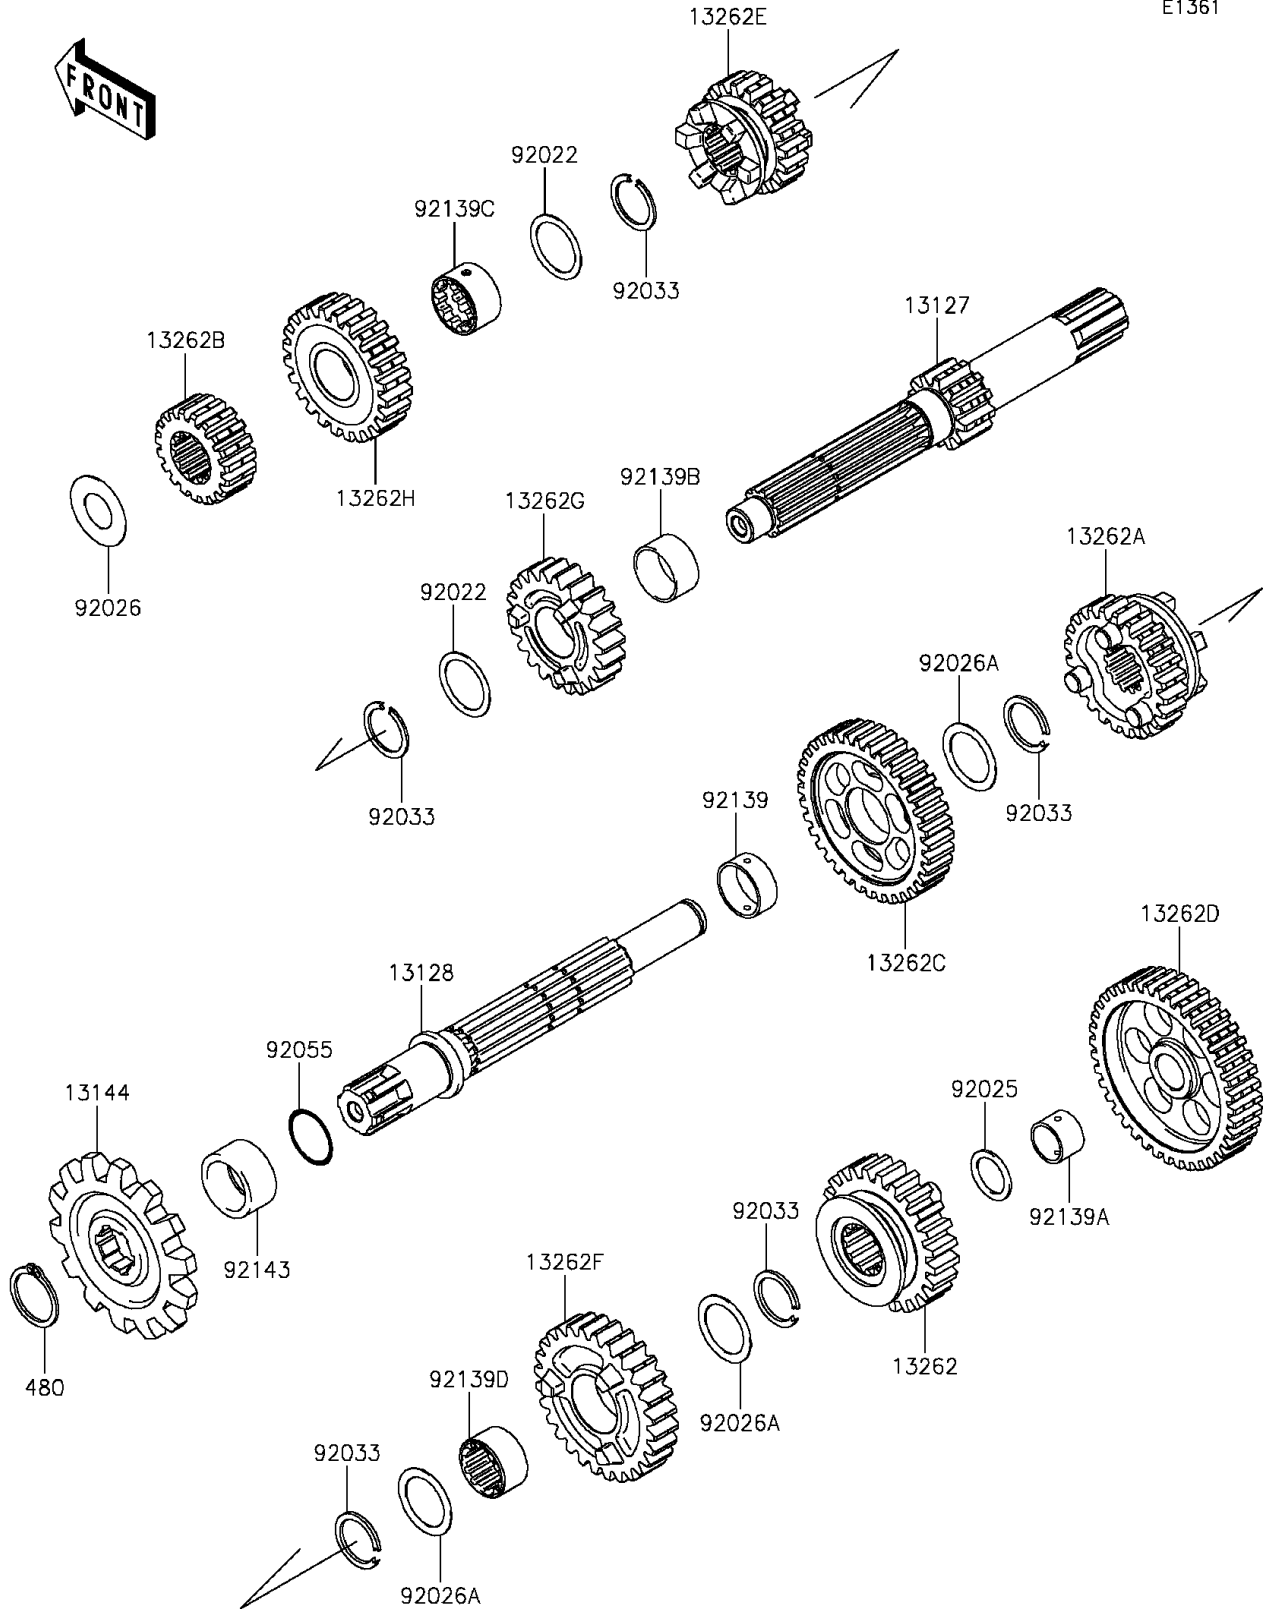

# 2015 KLX®140 PARTS DIAGRAM

## Transmission

E1361

## 2015 KLX®140 PARTS LIST

### Transmission

ITEM NAME	PART NUMBER	QUANTITY
CIRCLIP-TYPE-C,17MM (Ref # 480)	480J1700	1
SHAFT-TRANSMISSION INPUT,15T (Ref # 13127)	13127-0074	1
SHAFT-TRANSMISSION OUTPUT (Ref # 13128)	13128-0051	1
SPROCKET-OUTPUT,14T (Ref # 13144)	13144-0049	1
GEAR,OUTPUT 4TH,26T (Ref # 13262)	13262-0459	1
GEAR,OUTPUT 5TH,24T (Ref # 13262A)	13262-0502	1
GEAR,INPUT 2ND,19T (Ref # 13262B)	13262-0577	1
GEAR,OUTPUT 2ND,36T (Ref # 13262C)	13262-0578	1
GEAR,OUTPUT LOW,40T (Ref # 13262D)	13262-0579	1
GEAR,INPUT 3RD,19T (Ref # 13262E)	13262-0662	1
GEAR,OUTPUT 3RD,28T (Ref # 13262F)	13262-0738	1
GEAR,INPUT 4TH,22T (Ref # 13262G)	13262-0769	1
GEAR,INPUT 5TH,24T (Ref # 13262H)	13262-0770	1
WASHER,17.3X22X0.5 (Ref # 92022)	92022-1799	2
SHIM (Ref # 92025)	92025-1280	1
SPACER (Ref # 92026)	92026-0727	1
SPACER,17.2X23X0.5 (Ref # 92026A)	92026-1037	3
RING-SNAP,17MM (Ref # 92033)	92033-1060	5
RING-O,16.8X1.9 (Ref # 92055)	92055-0151	1
BUSHING (Ref # 92139)	92139-0001	1
BUSHING,12X14X9.4 (Ref # 92139A)	92139-0002	1
BUSHING,17X19X9.5 (Ref # 92139B)	92139-0282	1
BUSHING,14.5X17.25X11.0 (Ref # 92139C)	92139-0283	1
BUSHING (Ref # 92139D)	92139-0286	1
COLLAR,SPROCKET (Ref # 92143)	92143-1680	1