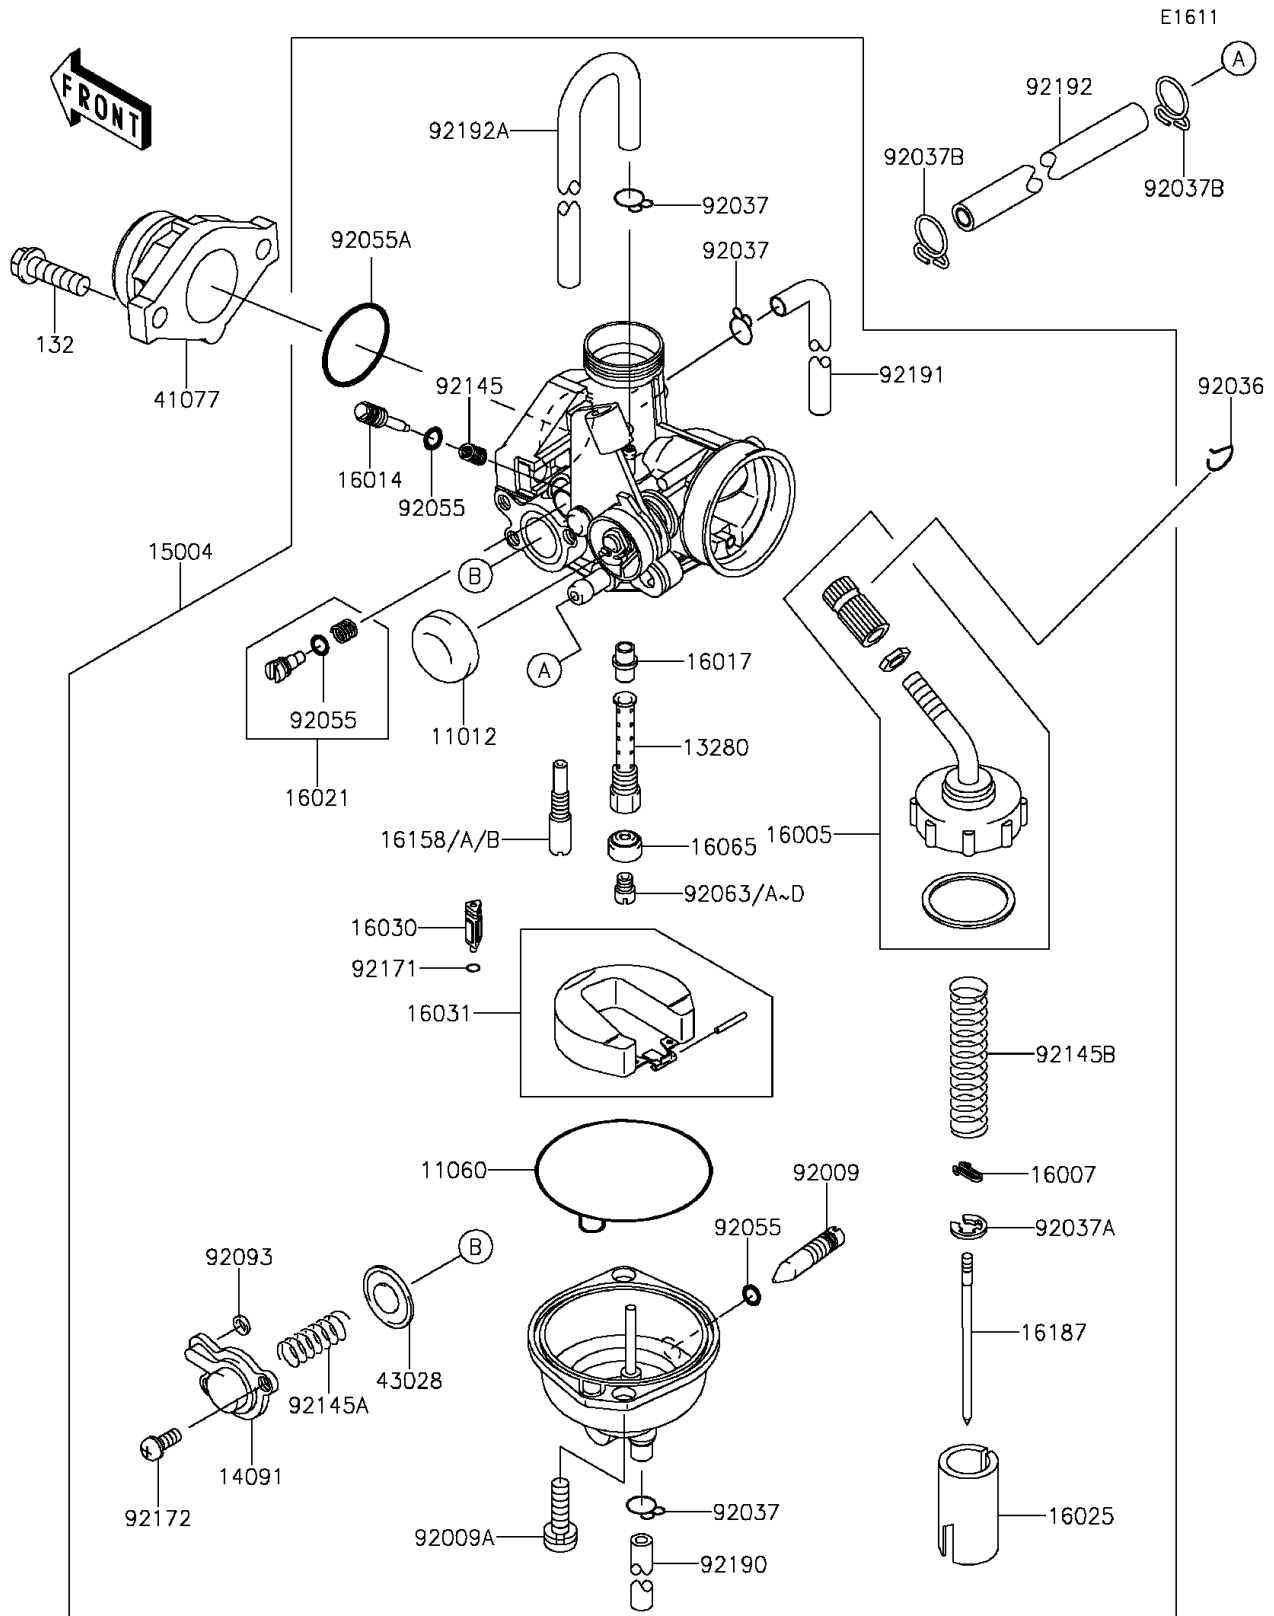

2015 KLX®140 PARTS DIAGRAM

Carburetor

2015 KLX®140 PARTS LIST

Carburetor

ITEM NAME	PART NUMBER	QUANTITY
CAP,CHOKE (Ref # 11012)	11012-1940	1
GASKET,FLOAT CHAMBER (Ref # 11060)	11060-1700	1
HOLDER,NEEDLE JET (Ref # 13280)	13280-0286	1
COVER (Ref # 14091)	14091-0285	1
CARBURETOR-ASSY,PB20 (Ref # 15004)	15004-0024	1
TOP-CHAMBER (Ref # 16005)	16005-1091	1
SEAT-SPRING (Ref # 16007)	16007-1103	1
SCREW-PILOT AIR (Ref # 16014)	16014-0011	1
JET-NEEDLE (Ref # 16017)	16017-0014	1
SCREW-THROTTLE STOP (Ref # 16021)	16021-1203	1
VALVE-THROTTLE (Ref # 16025)	16025-0015	1
VALVE-FLOAT (Ref # 16030)	16030-0003	1
FLOAT (Ref # 16031)	16031-0004	1
HOLDER-CARBURETOR,JET (Ref # 16065)	16065-1106	1
JET-SLOW,#35 (Ref # 16158)	16158-0004	AR
JET-SLOW,#40 (Ref # 16158A)	16158-0005	AR
JET-SLOW,#38 (Ref # 16158B)	16158-1063	1
NEEDLE-JET,NNA (Ref # 16187)	16187-0283	1
ADAPTER (Ref # 41077)	41077-0038	1
DIAPHRAGM (Ref # 43028)	43028-0003	1
SCREW,DRAIN (Ref # 92009)	92009-1057	1
SCREW (Ref # 92009A)	92009-1750	2
RING-SNAP (Ref # 92036)	92036-018	1
CLAMP,TUBE (Ref # 92037)	92037-1142	3
CLAMP,JET NEEDLE (Ref # 92037A)	92037-1401	1
CLAMP (Ref # 92037B)	92037-1712	2
RING-O (Ref # 92055)	92055-1053	3
RING-O (Ref # 92055A)	92055-1541	1
JET-MAIN,#90 (Ref # 92063)	92063-0013	AR

2015 KLX®140 PARTS LIST

Carburetor

ITEM NAME	PART NUMBER	QUANTITY
JET-MAIN,#92 (Ref # 92063A)	92063-0014	AR
JET-MAIN,#95 (Ref # 92063B)	92063-0015	1
JET-MAIN,#98 (Ref # 92063C)	92063-0016	AR
JET-MAIN,#100 (Ref # 92063D)	92063-0017	AR
SEAL,U-RING (Ref # 92093)	92093-1046	1
BOLT-FLANGED-SMALL,6X20 (Ref # 132)	132BC0620	2
SPRING (Ref # 92145)	92145-0004	1
SPRING (Ref # 92145A)	92145-0217	1
SPRING (Ref # 92145B)	92145-0610	1
CLAMP (Ref # 92171)	92171-1837	1
SCREW (Ref # 92172)	92172-0165	2
TUBE,3.5X6.5X240 (Ref # 92190)	92190-1218	1
TUBE,3.5X6.5X298 (Ref # 92191)	92191-1142	1
TUBE,5X10X150 (Ref # 92192)	92192-0477	1
TUBE,3.5X6.5X18/320 (Ref # 92192A)	92192-0690	1