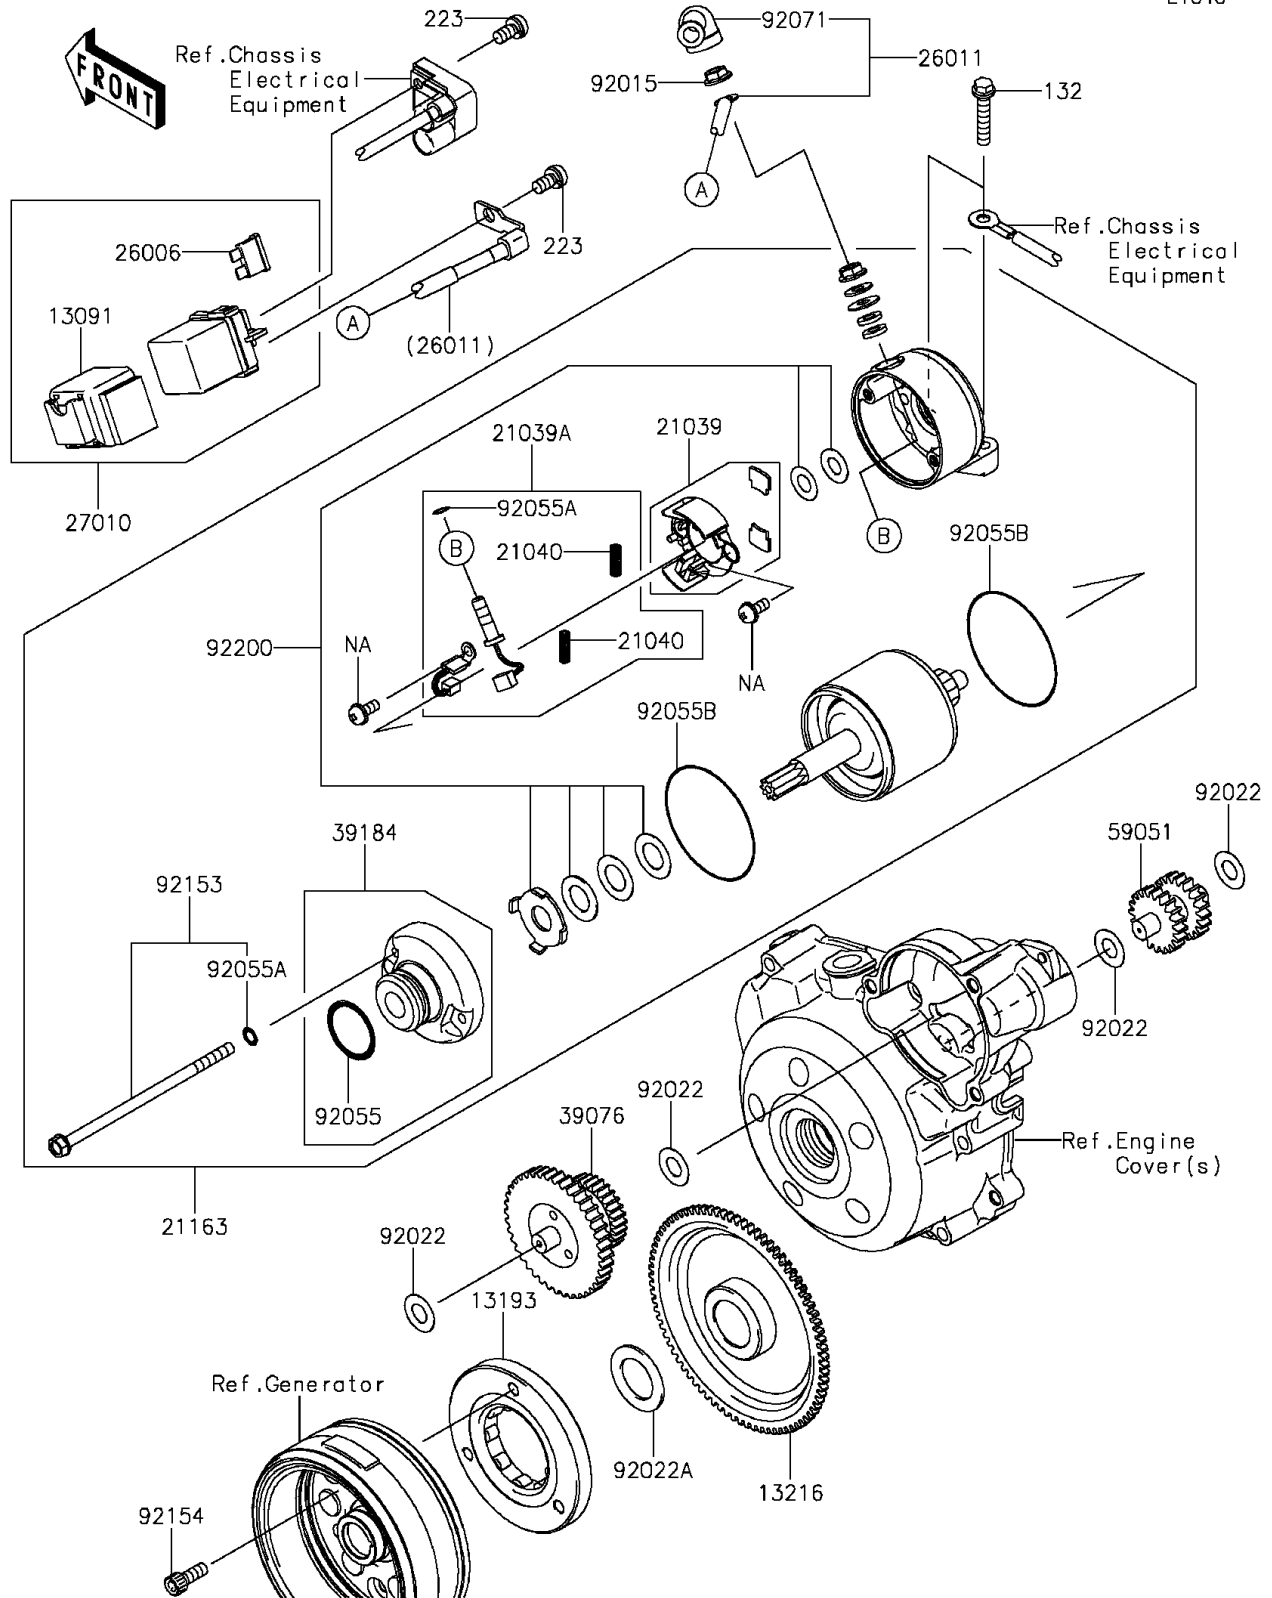

2015 KLX®140 PARTS DIAGRAM

Starter Motor

E1840

2015 KLX®140 PARTS LIST

Starter Motor

| ITEM NAME | PART NUMBER | QUANTITY |
|---|-------------|----------|
| BOLT-FLANGED-SMALL,6X30 (Ref # 132) | 132BD0630 | 2 |
| SCREW-PAN-WS-CROS,5X10 (Ref # 223) | 223AA0510 | 2 |
| HOLDER (Ref # 13091) | 13091-1992 | 1 |
| CLUTCH-ASSY-ONEWAY (Ref # 13193) | 13193-0005 | 1 |
| GEAR-COMP,FREE WHEEL (Ref # 13216) | 13216-0040 | 1 |
| BRUSH (Ref # 21039) | 21039-0007 | 1 |
| BRUSH (Ref # 21039A) | 21039-0008 | 1 |
| SPRING-BRUSH (Ref # 21040) | 21040-0004 | 2 |
| STARTER-ELECTRIC (Ref # 21163) | 21163-0043 | 1 |
| FUSE,BLADE,10A,RED (Ref # 26006) | 26006-1007 | 1 |
| WIRE-LEAD,STARTER (Ref # 26011) | 26011-0782 | 1 |
| SWITCH,MAGNETIC (Ref # 27010) | 27010-0086 | 1 |
| LIMITER,STARTER IDLE GEAR (Ref # 39076) | 39076-0020 | 1 |
| BRACKET-ASSY (Ref # 39184) | 39184-0010 | 1 |
| GEAR-SPUR,IDLE (Ref # 59051) | 59051-1304 | 1 |
| NUT,FLANGED,6MM (Ref # 92015) | 92015-1367 | 1 |
| WASHER,10.2X20X0.5 (Ref # 92022) | 92022-1649 | 4 |
| WASHER,22.3X35X1.6 (Ref # 92022A) | 92022-212 | 1 |
| RING-O (Ref # 92055) | 92055-1276 | 1 |
| RING-O,4.5X2.0 (Ref # 92055A) | 92055-1370 | 3 |
| RING-O (Ref # 92055B) | 92055-1550 | 2 |
| GROMMET (Ref # 92071) | 92071-0705 | 1 |
| BOLT (Ref # 92153) | 92153-1914 | 2 |
| BOLT,SOCKET,6X16 (Ref # 92154) | 92154-0235 | 3 |
| WASHER,SET (Ref # 92200) | 92200-0407 | 1 |