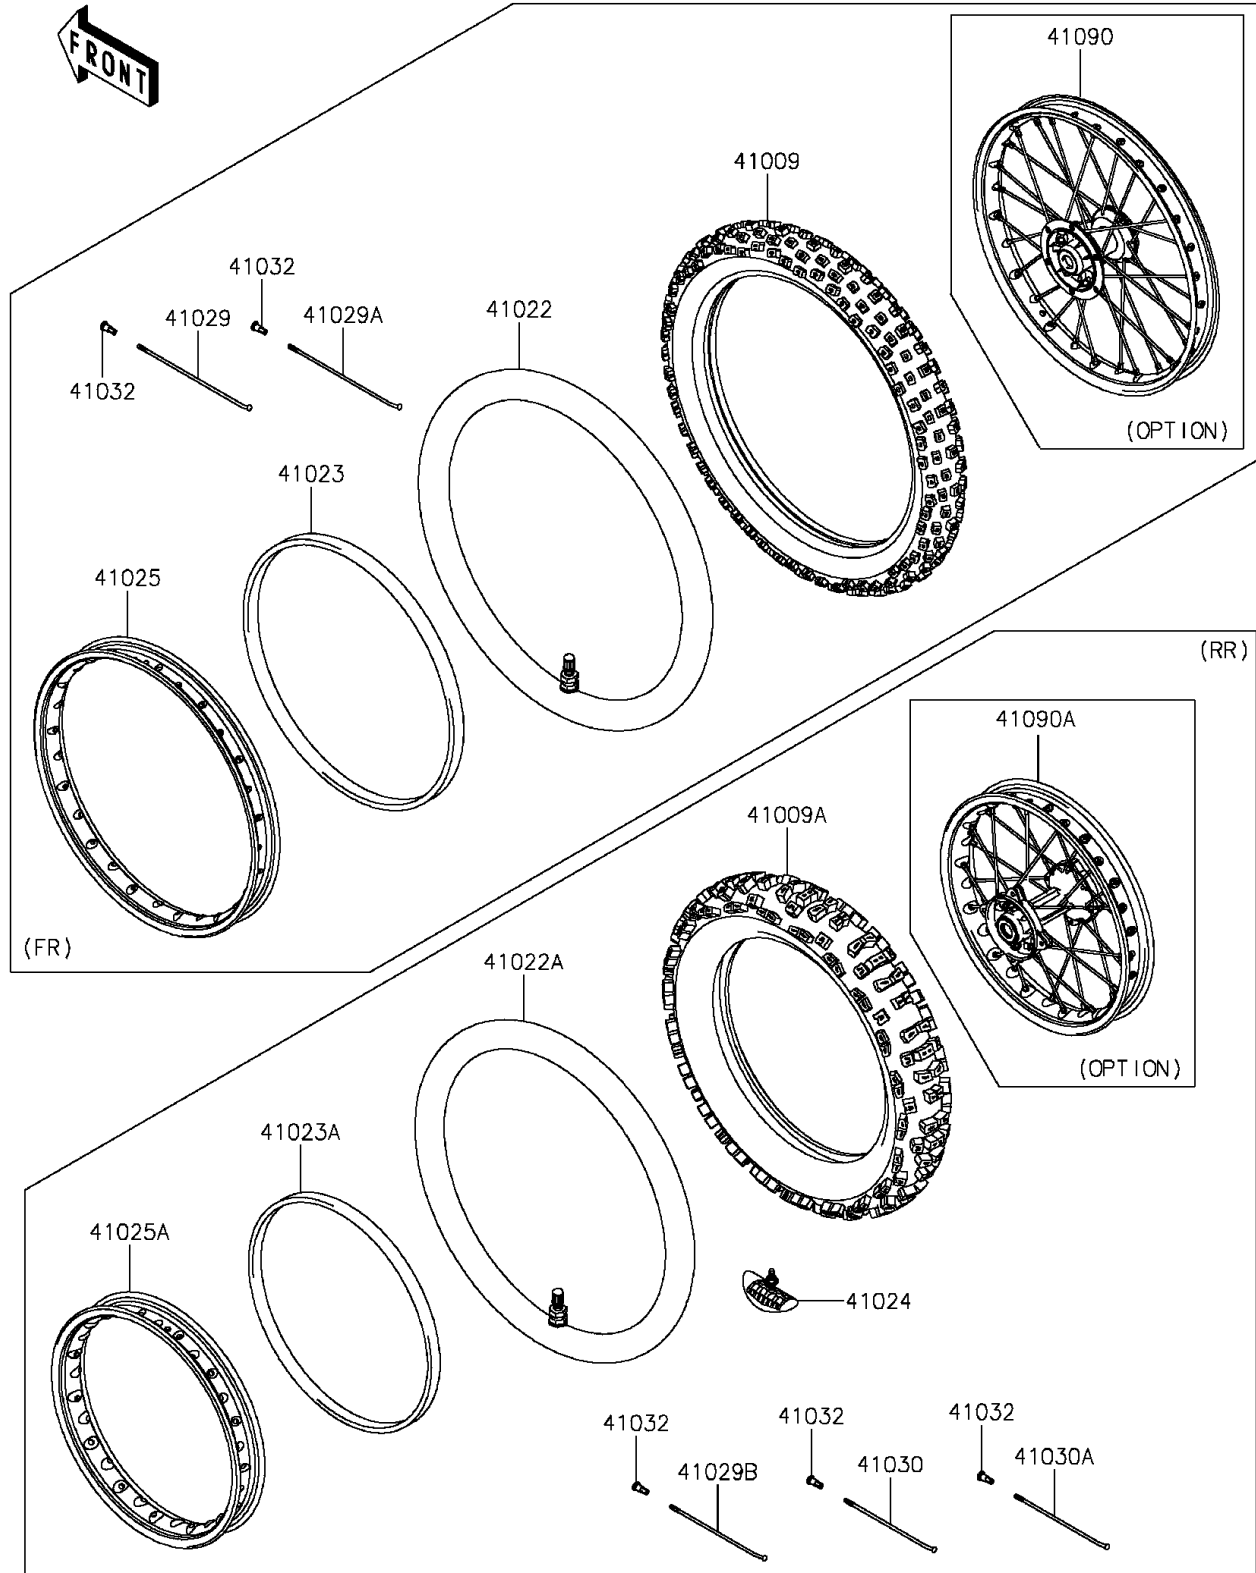

2015 KLX®140 PARTS DIAGRAM

Wheels/Tires

F2210

2015 KLX®140 PARTS LIST

Wheels/Tires

ITEM NAME	PART NUMBER	QUANTITY
TIRE,FR,70/100-17 40M,IX05H (Ref # 41009)	41009-0167	1
TIRE,RR,90/100-14 49M,IX05H (Ref # 41009A)	41009-0168	1
TUBE-TIRE,FR,70/100-17 (Ref # 41022)	41022-0027	1
TUBE-TIRE,RR,90/100-14 (Ref # 41022A)	41022-0028	1
BAND-RIM,FR,70/100-17 (Ref # 41023)	41023-0011	1
BAND-RIM,RR,90/100-14 (Ref # 41023A)	41023-0012	1
STOPPER-RIM,1.60-M(DUNLOP) (Ref # 41024)	41024-010	1
RIM,FR,1.40X17,SILVER (Ref # 41025)	41025-0096-WA	1
RIM,RR,1.60X14,SILVER (Ref # 41025A)	41025-0097-WA	1
SPOKE-INNER,FR,RH,187MMX166D (Ref # 41029)	41029-0041	14
SPOKE-INNER,FR,LH,183MMX166D (Ref # 41029A)	41029-0042	14
SPOKE-INNER,RR,157MMX170D (Ref # 41029B)	41029-0043	14
SPOKE-OUTER,RR,RH,149MMX172D (Ref # 41030)	41030-0013	7
SPOKE-OUTER,RR,LH,153MMX172D (Ref # 41030A)	41030-0014	7
NIPPLE-SPOKE (Ref # 41032)	41032-0010	56
WHEEL,FR,1.40X17,SILVER (Ref # 41090)	41090-0053-WA	1
WHEEL,RR,1.60X14,SILVER (Ref # 41090A)	41090-0055-WA	1