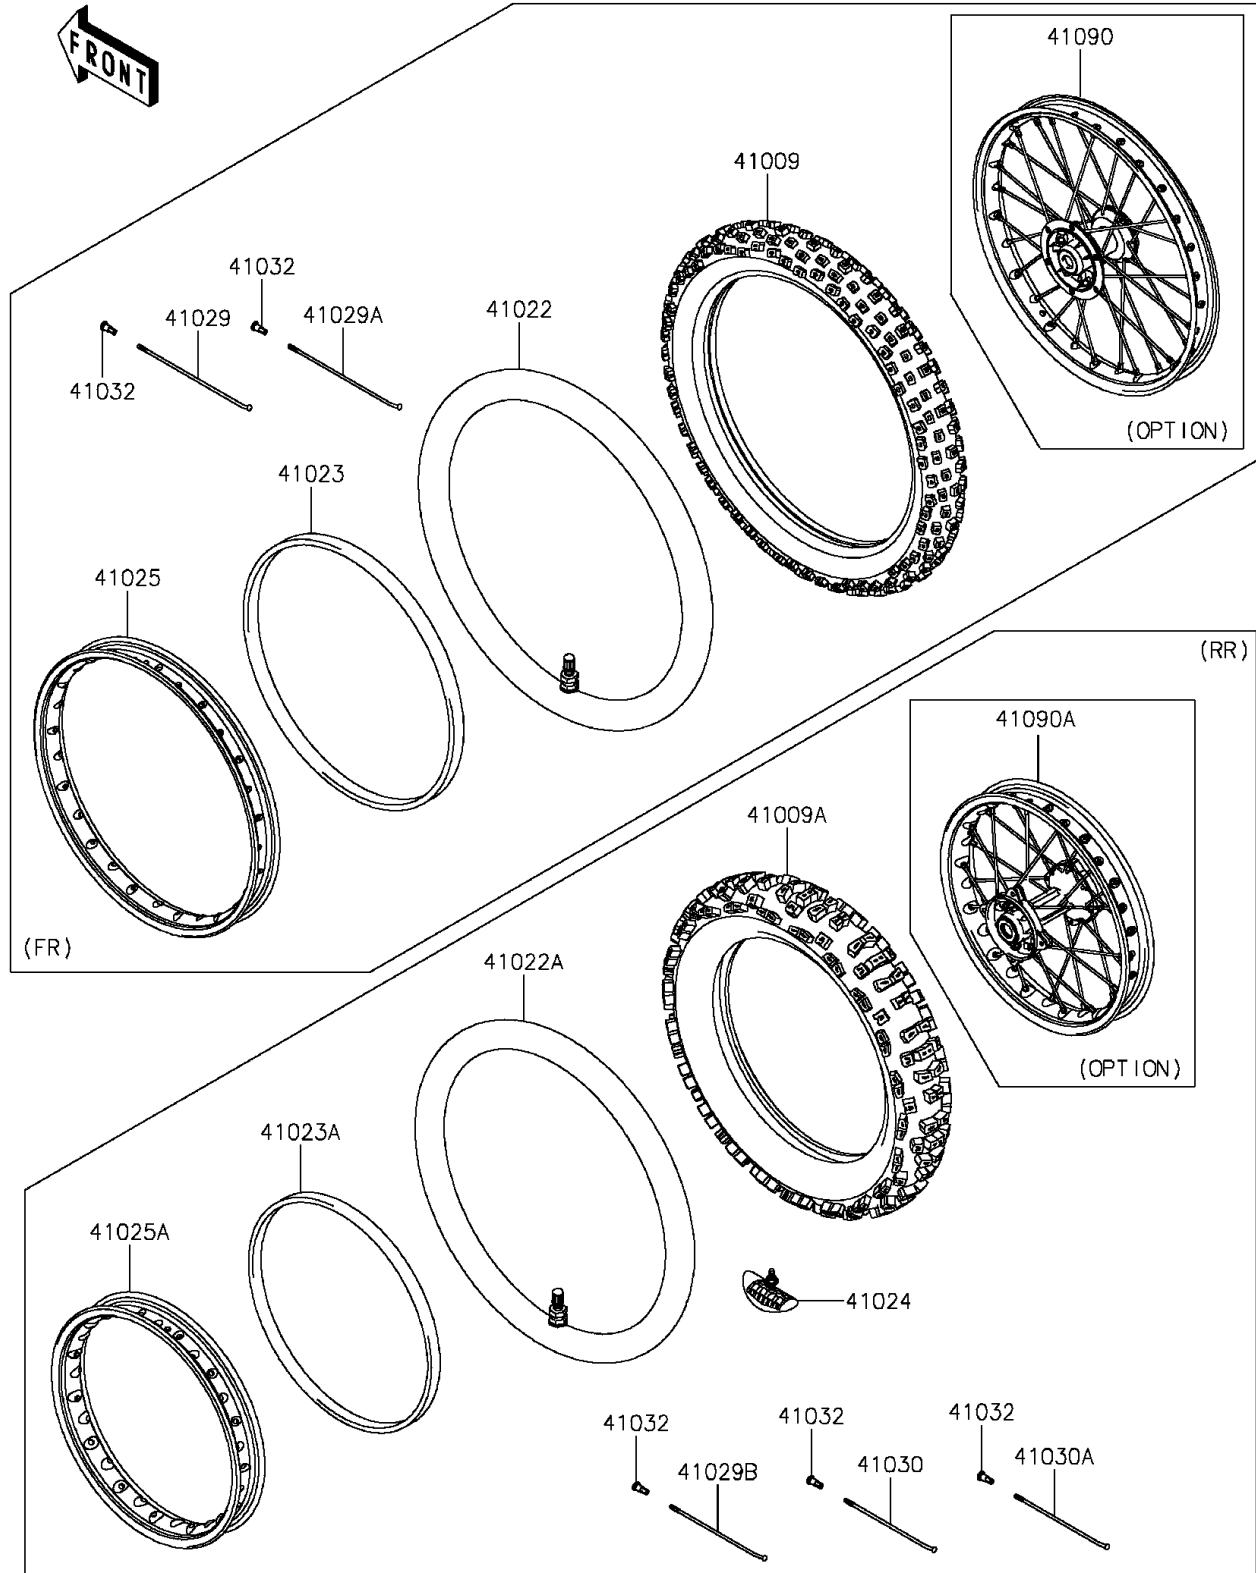

2016 KLX®140 PARTS DIAGRAM

Wheels/Tires

F2210

2016 KLX®140 PARTS LIST

Wheels/Tires

ITEM NAME	PART NUMBER	QUANTITY
TIRE,FR,70/100-17 40M,IX05H (Ref # 41009)	41009-0167	1
TIRE,RR,90/100-14 49M,IX05H (Ref # 41009A)	41009-0168	1
TUBE-TIRE,FR,70/100-17 (Ref # 41022)	41022-0027	1
TUBE-TIRE,RR,90/100-14 (Ref # 41022A)	41022-0028	1
BAND-RIM,FR,70/100-17 (Ref # 41023)	41023-0011	1
BAND-RIM,RR,90/100-14 (Ref # 41023A)	41023-0012	1
STOPPER-RIM,1.60-M(DUNLOP) (Ref # 41024)	41024-010	1
RIM,FR,1.40X17,SILVER (Ref # 41025)	41025-0096-WA	1
RIM,RR,1.60X14,SILVER (Ref # 41025A)	41025-0097-WA	1
SPOKE-INNER,FR,RH,187MMX166D (Ref # 41029)	41029-0041	14
SPOKE-INNER,FR,LH,183MMX166D (Ref # 41029A)	41029-0042	14
SPOKE-INNER,RR,157MMX170D (Ref # 41029B)	41029-0043	14
SPOKE-OUTER,RR,RH,149MMX172D (Ref # 41030)	41030-0013	7
SPOKE-OUTER,RR,LH,153MMX172D (Ref # 41030A)	41030-0014	7
NIPPLE-SPOKE (Ref # 41032)	41032-0010	56
WHEEL,FR,1.40X17,SILVER (Ref # 41090)	41090-0053-WA	1
WHEEL,RR,1.60X14,SILVER (Ref # 41090A)	41090-0055-WA	1