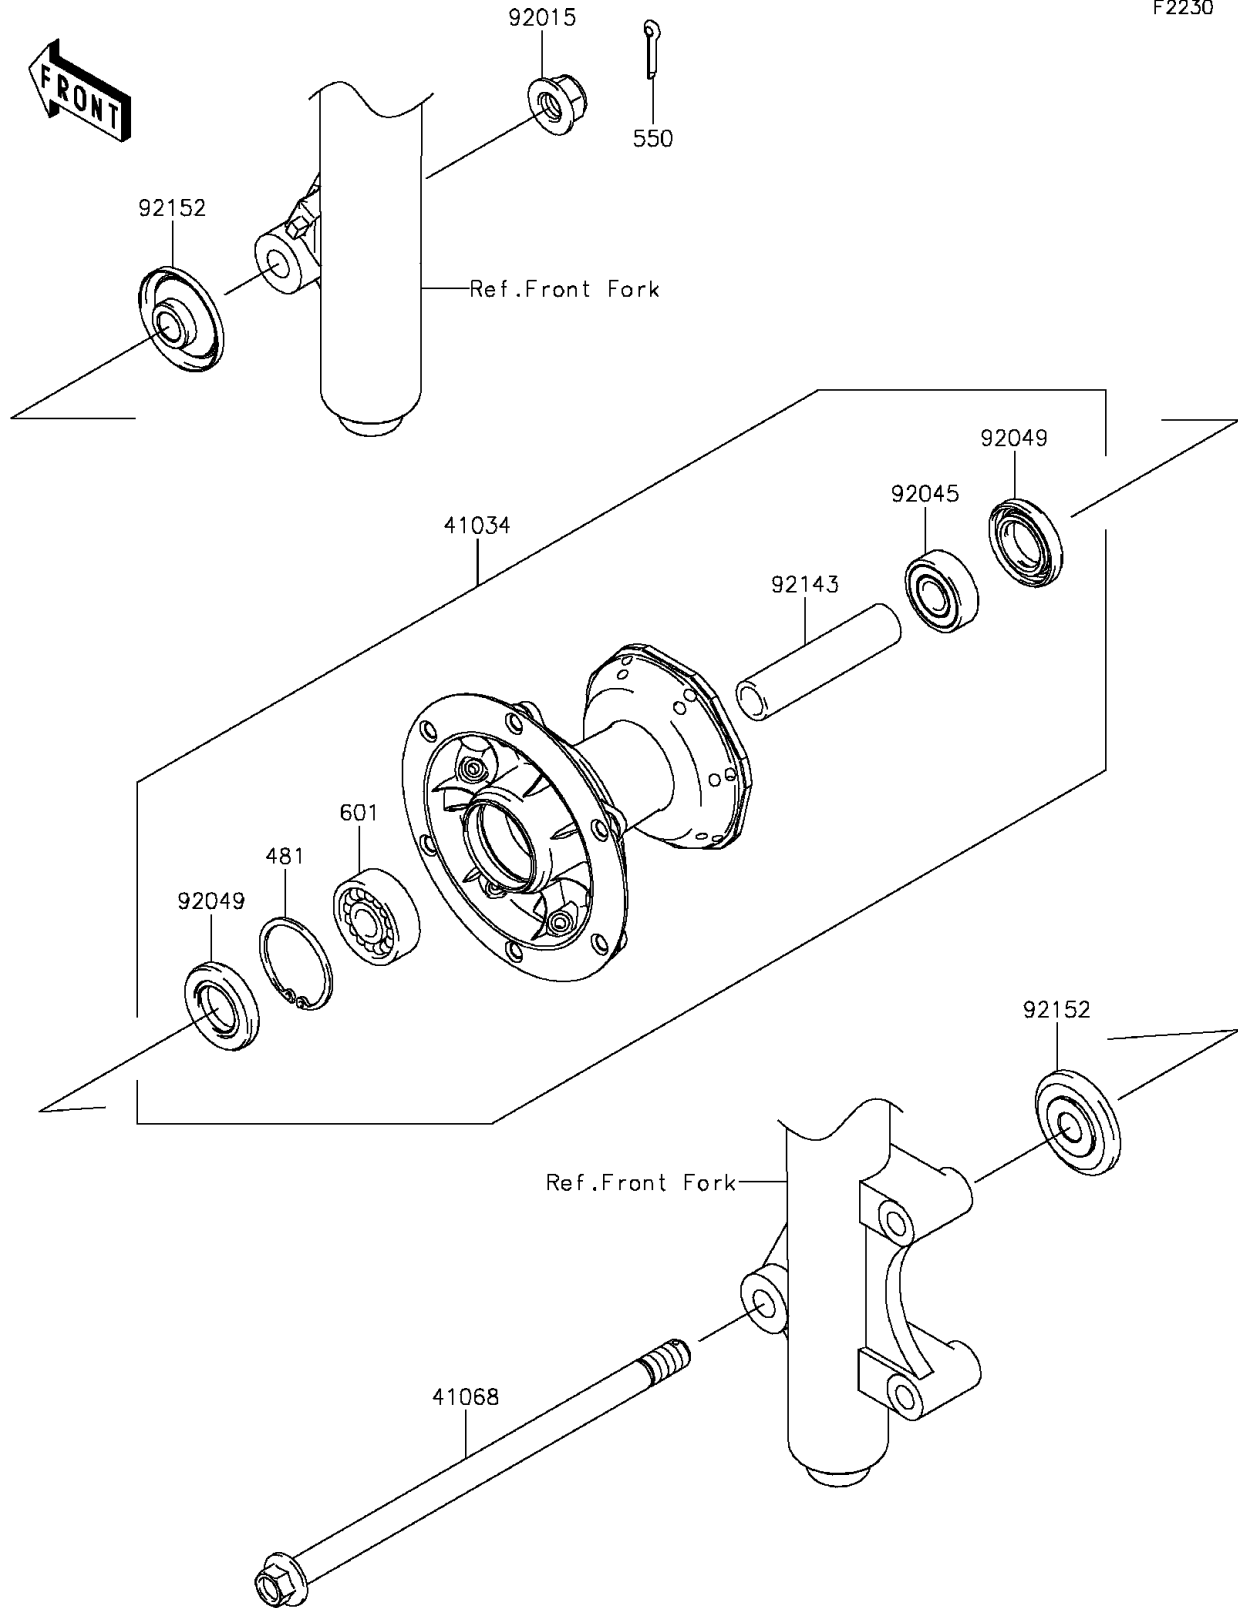

# 2015 KLX®140 PARTS DIAGRAM

Front Hub

F2230

## 2015 KLX®140 PARTS LIST

### Front Hub

ITEM NAME	PART NUMBER	QUANTITY
CIRCLIP-TYPE-C,37MM (Ref # 481)	481J3700	1
PIN-COTTER,2.5X20 (Ref # 550)	550AA2520	1
BEARING-BALL,#6201UUC3 (Ref # 601)	601B6301UU	1
DRUM-ASSY,FRONT BRAKE (Ref # 41034)	41034-0055	1
AXLE,FR (Ref # 41068)	41068-1333	1
NUT,LOCK,FLANGED,12MM (Ref # 92015)	92015-1433	1
BEARING-BALL,TMB201LLUC3/2A (Ref # 92045)	92045-1062	1
SEAL-OIL (Ref # 92049)	92049-0113	2
COLLAR,FR BRAKE DRUM,L=76 (Ref # 92143)	92143-1935	1
COLLAR,FR AXLE,L=12 (Ref # 92152)	92152-0653	2