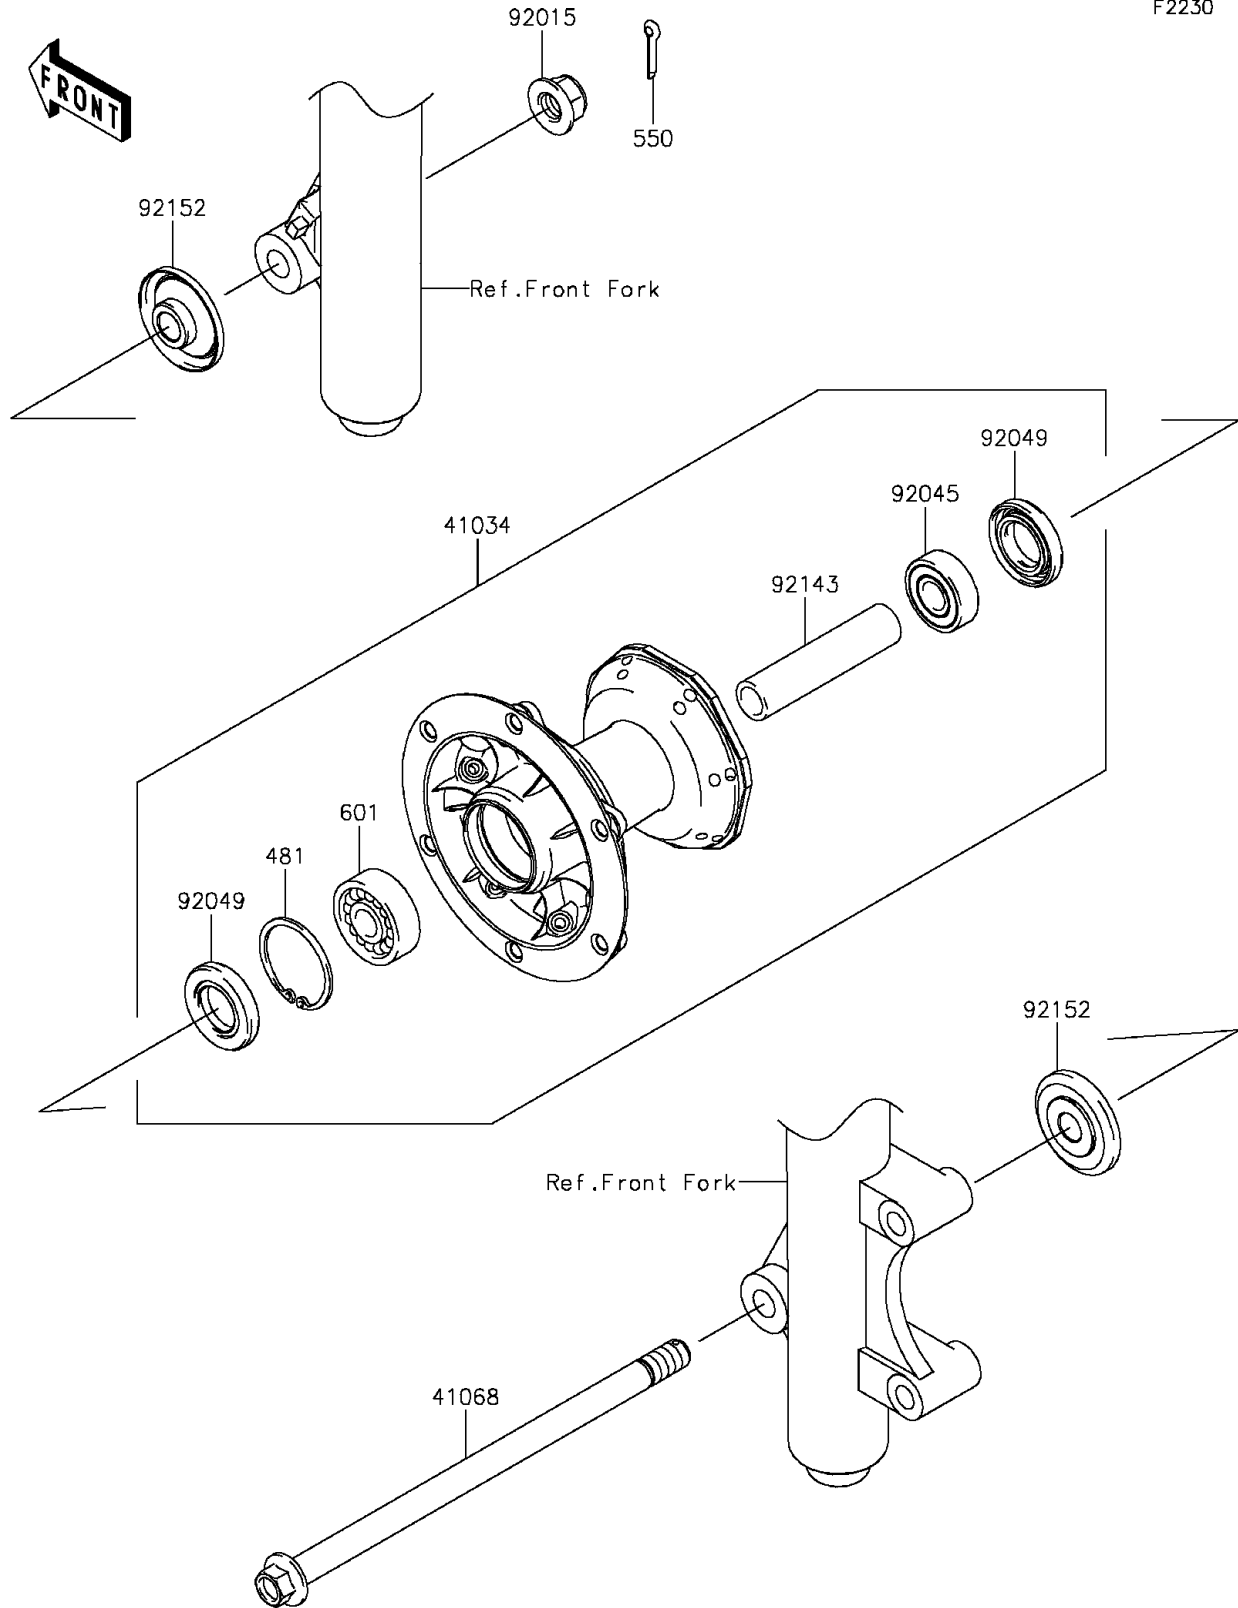

2016 KLX®140 PARTS DIAGRAM

Front Hub

F2230

2016 KLX®140 PARTS LIST

Front Hub

ITEM NAME	PART NUMBER	QUANTITY
CIRCLIP-TYPE-C,37MM (Ref # 481)	481J3700	1
PIN-COTTER,2.5X20 (Ref # 550)	550AA2520	1
BEARING-BALL,#6201UUC3 (Ref # 601)	601B6301UU	1
DRUM-ASSY,FRONT BRAKE (Ref # 41034)	41034-0055	1
AXLE,FR (Ref # 41068)	41068-1333	1
NUT,LOCK,FLANGED,12MM (Ref # 92015)	92015-1433	1
BEARING-BALL,TMB201LLUC3/2A (Ref # 92045)	92045-1062	1
SEAL-OIL (Ref # 92049)	92049-0113	2
COLLAR,FR BRAKE DRUM,L=76 (Ref # 92143)	92143-1935	1
COLLAR,FR AXLE,L=12 (Ref # 92152)	92152-0653	2