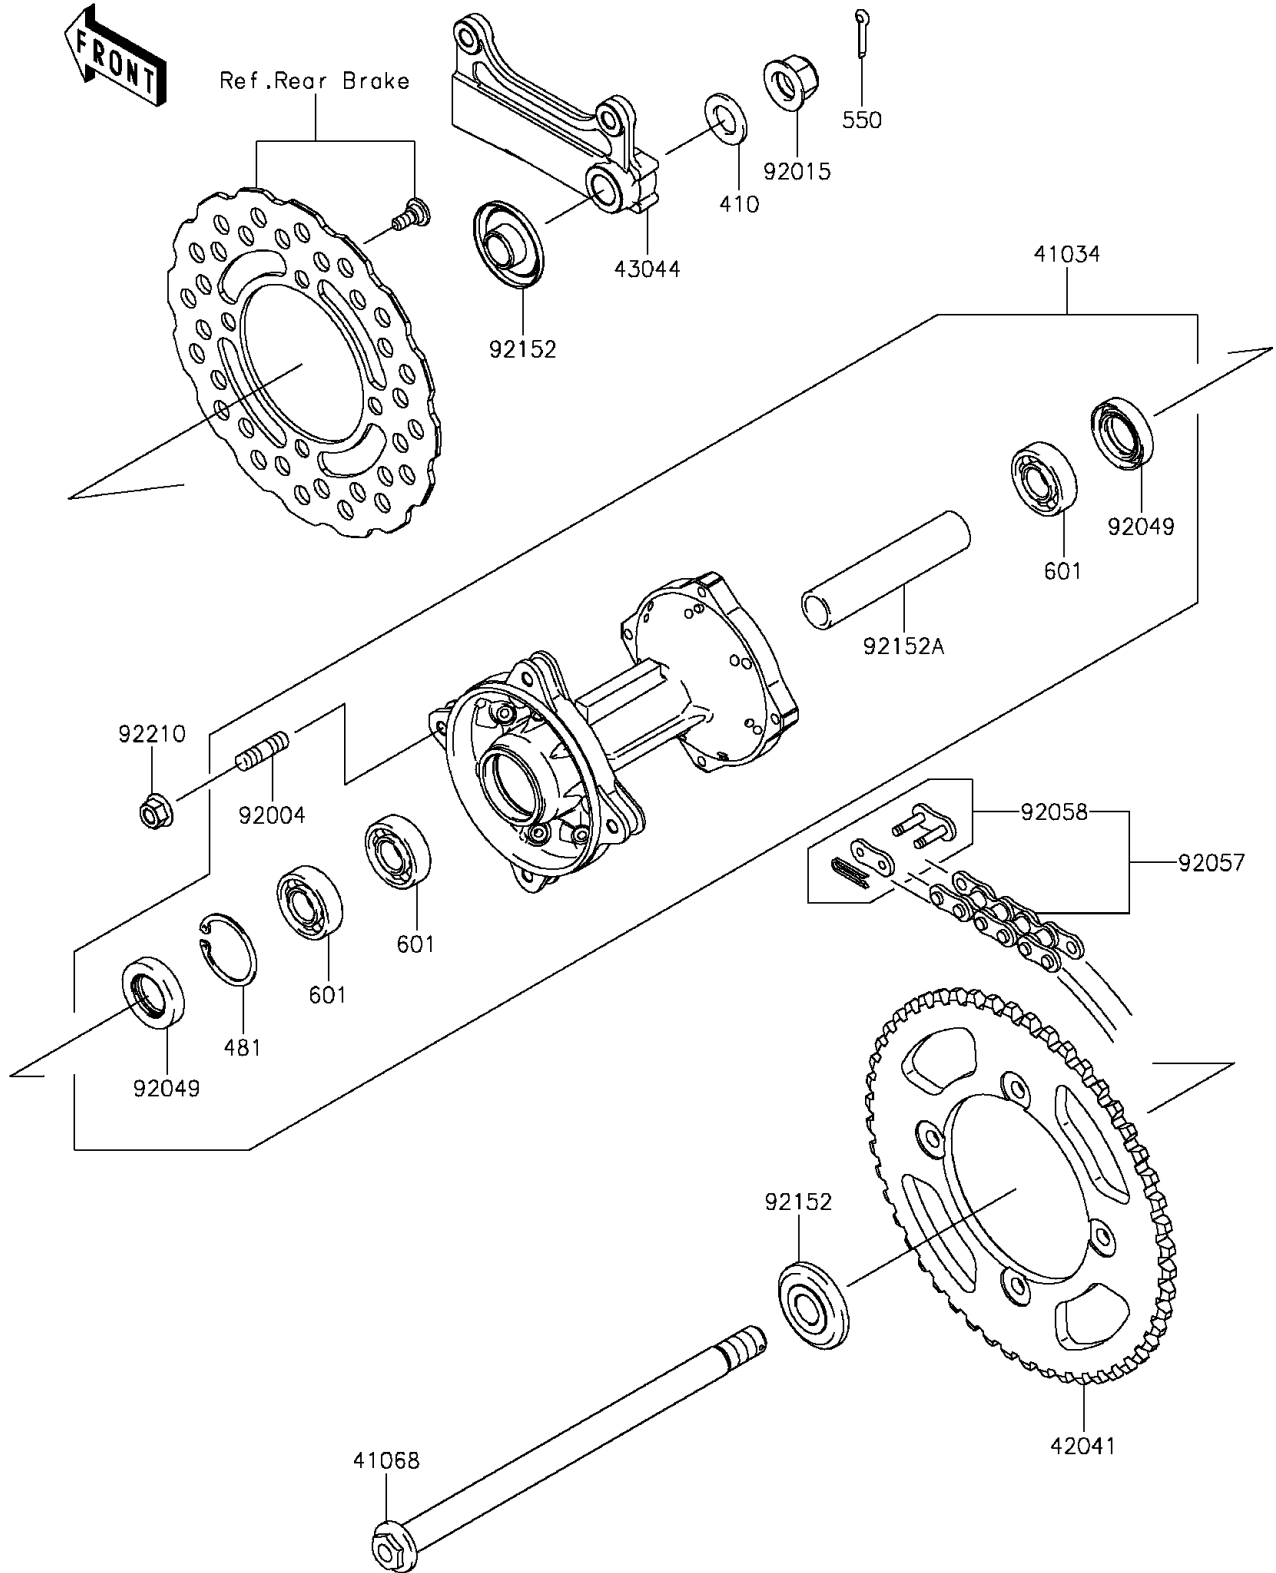

2014 KLX®140 PARTS DIAGRAM

Rear Hub

F2240

2014 KLX®140 PARTS LIST

Rear Hub

ITEM NAME	PART NUMBER	QUANTITY
WASHER-PLAIN-SMALL,14MM (Ref # 410)	410AA1400	1
CIRCLIP-TYPE-C,35MM (Ref # 481)	481J3500	1
PIN-COTTER,2.5X20 (Ref # 550)	550AA2520	1
BEARING-BALL (Ref # 601)	601B6202UU	3
DRUM-ASSY,REAR BRAKE (Ref # 41034)	41034-0056	1
AXLE,RR,238MM (Ref # 41068)	41068-0085	1
SPROCKET-HUB,50T (Ref # 42041)	42041-0051	1
HOLDER-COMP-CALIPER (Ref # 43044)	43044-1122	1
STUD,8X16 (Ref # 92004)	92004-1183	4
NUT,FLANGED,14MM (Ref # 92015)	92015-1401	1
SEAL-OIL (Ref # 92049)	92049-0114	2
CHAIN,DRIVE,DID428HX122L (Ref # 92057)	92057-0135	1
JOINT-CHAIN,DRIVE (Ref # 92058)	92058-0016	1
COLLAR,RR AXLE,L=12.5 (Ref # 92152)	92152-0651	2
COLLAR,RR BRAKE DRUM,L=95 (Ref # 92152A)	92152-1090	1
NUT,FLANGED,LOCK,8MM (Ref # 92210)	92210-0159	4