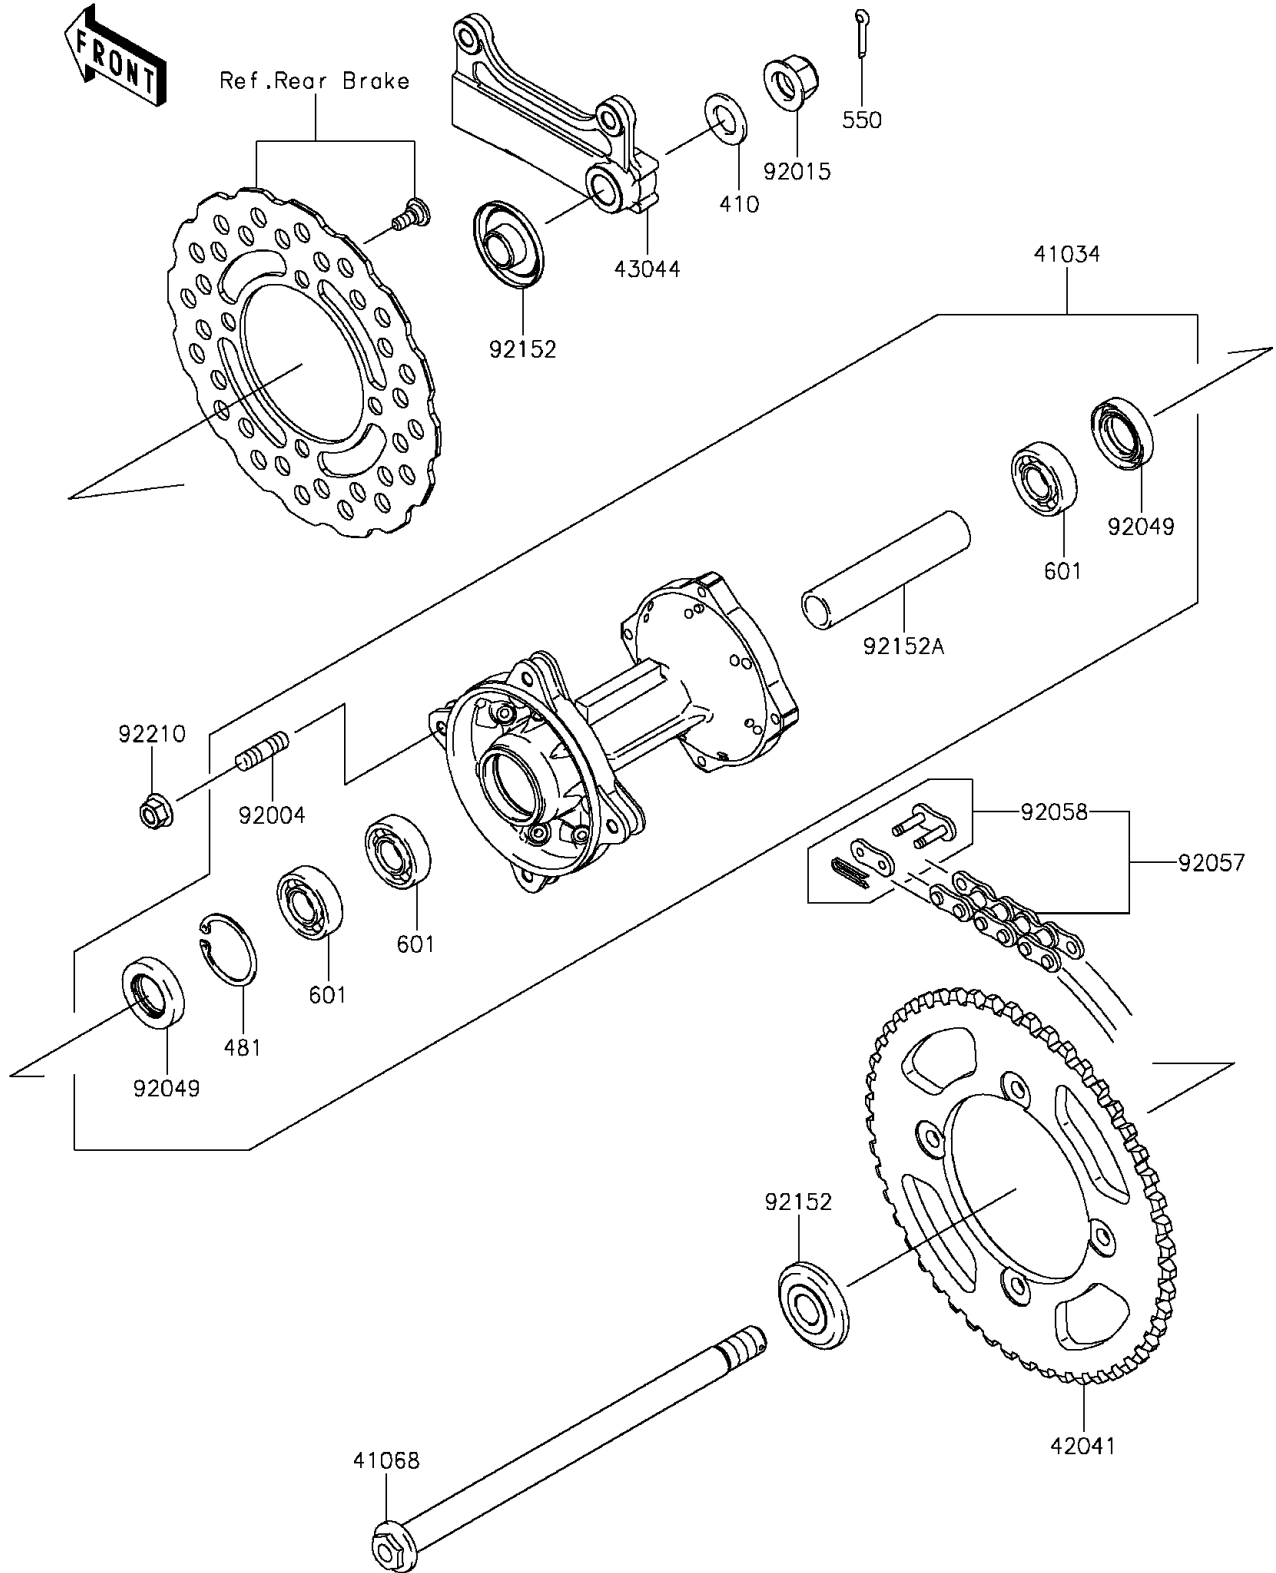

# 2015 KLX®140 PARTS DIAGRAM

Rear Hub

F2240

## 2015 KLX®140 PARTS LIST

### Rear Hub

ITEM NAME	PART NUMBER	QUANTITY
WASHER-PLAIN-SMALL,14MM (Ref # 410)	410AA1400	1
CIRCLIP-TYPE-C,35MM (Ref # 481)	481J3500	1
PIN-COTTER,2.5X20 (Ref # 550)	550AA2520	1
BEARING-BALL (Ref # 601)	601B6202UU	3
DRUM-ASSY,REAR BRAKE (Ref # 41034)	41034-0056	1
AXLE,RR,238MM (Ref # 41068)	41068-0085	1
SPROCKET-HUB,50T (Ref # 42041)	42041-0051	1
HOLDER-COMP-CALIPER (Ref # 43044)	43044-1122	1
STUD,8X16 (Ref # 92004)	92004-1183	4
NUT,FLANGED,14MM (Ref # 92015)	92015-1401	1
SEAL-OIL (Ref # 92049)	92049-0114	2
CHAIN,DRIVE,DID428HX122L (Ref # 92057)	92057-0135	1
JOINT-CHAIN,DRIVE (Ref # 92058)	92058-0016	1
COLLAR,RR AXLE,L=12.5 (Ref # 92152)	92152-0651	2
COLLAR,RR BRAKE DRUM,L=95 (Ref # 92152A)	92152-1090	1
NUT,FLANGED,LOCK,8MM (Ref # 92210)	92210-0159	4