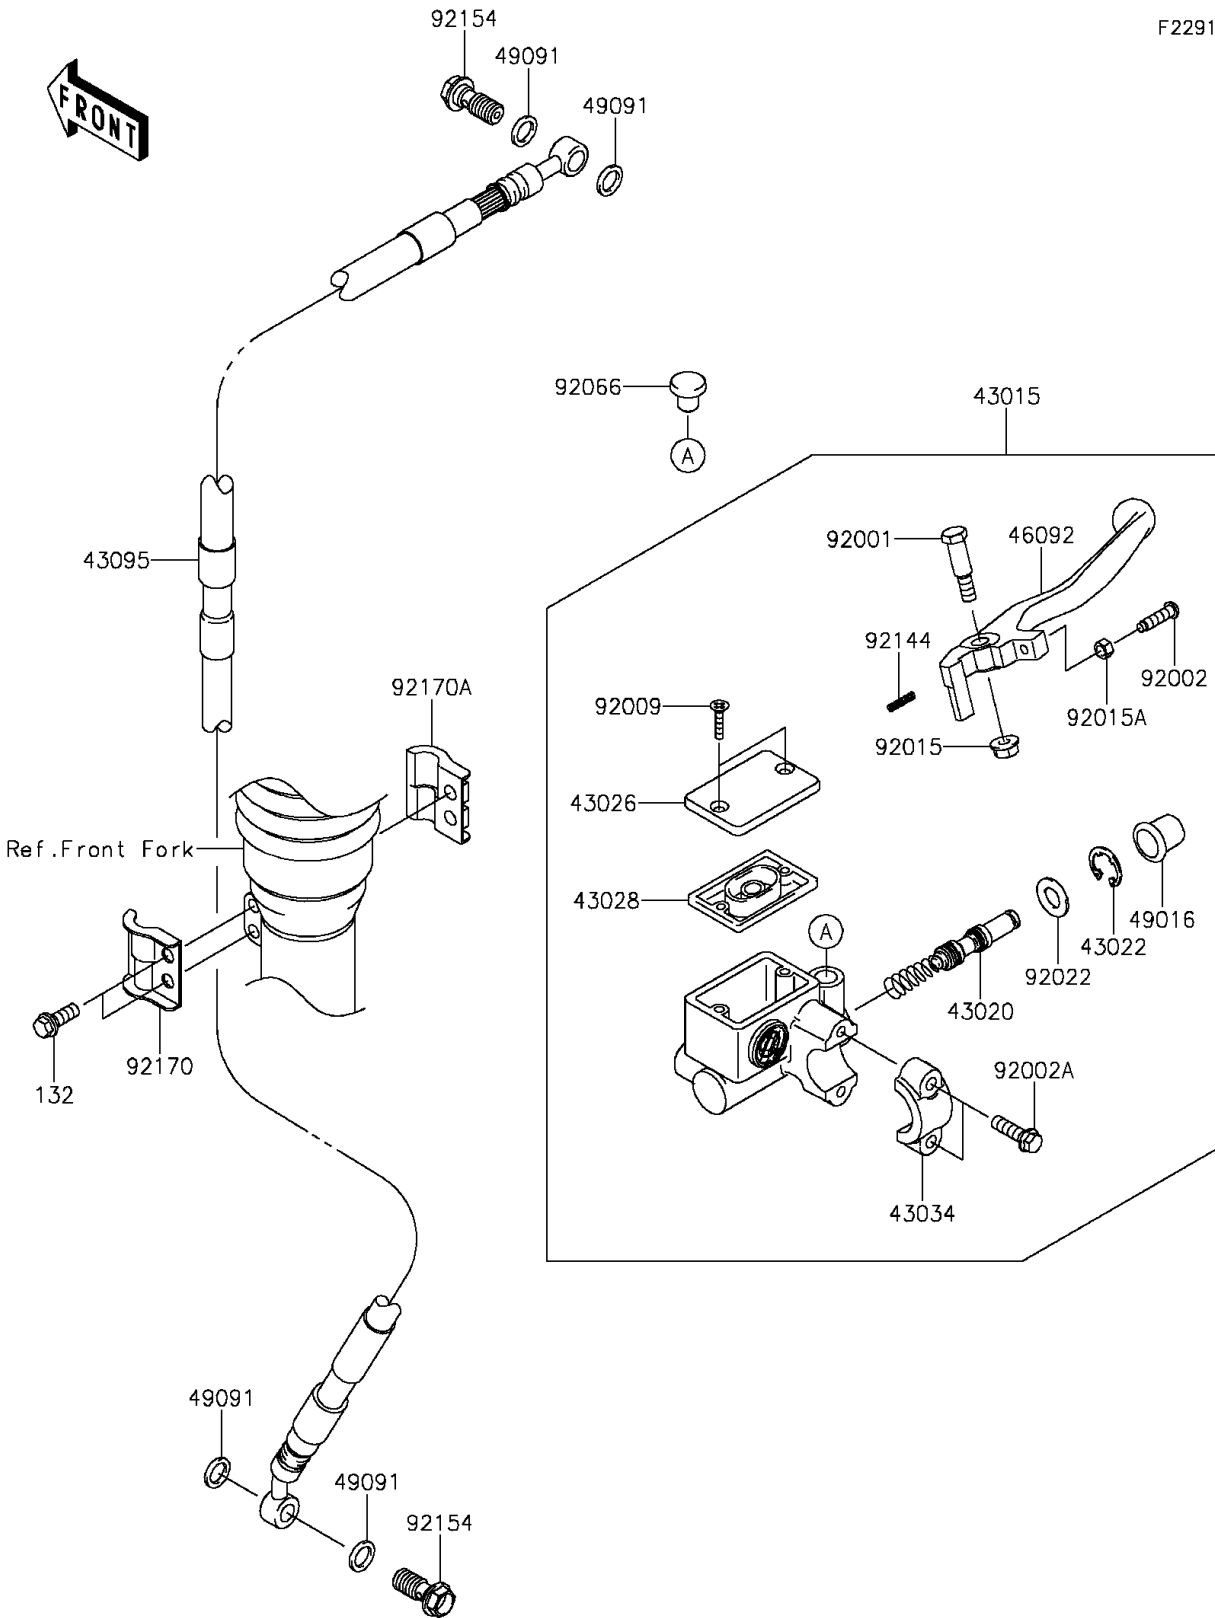

2015 KLX®140 PARTS DIAGRAM

Front Master Cylinder

F2291

2015 KLX®140 PARTS LIST

Front Master Cylinder

ITEM NAME	PART NUMBER	QUANTITY
BOLT-FLANGED-SMALL,6X16 (Ref # 132)	132BA0616	2
CYLINDER-ASSY-MASTER,FR (Ref # 43015)	43015-0106	1
PISTON-COMP-BRAKE (Ref # 43020)	43020-1065	1
STOPPER-BRAKE,PISTON (Ref # 43022)	43022-1010	1
CAP-BRAKE (Ref # 43026)	43026-1074	1
DIAPHRAGM (Ref # 43028)	43028-1061	1
HOLDER-BRAKE,MASTER CYLINDER (Ref # 43034)	43034-1016	1
HOSE-BRAKE,FR (Ref # 43095)	43095-0335	1
LEVER-GRIP,FRONT BRAKE (Ref # 46092)	46092-1175	1
COVER-SEAL,MASTER CYLINDER (Ref # 49016)	49016-1044	1
WASHER-SEAL,10.1X14.5X1.5 (Ref # 49091)	49091-0001	4
BOLT,FRONT BRAKE LEVER (Ref # 92001)	92001-1728	1
BOLT,ADJUST (Ref # 92002)	92002-1893	1
BOLT (Ref # 92002A)	92002-1894	2
SCREW,4MM (Ref # 92009)	92009-1458	2
NUT,FLANGED,6MM,BLACK (Ref # 92015)	92015-1233	1
NUT,ADJUST (Ref # 92015A)	92015-1642	1
WASHER (Ref # 92022)	92022-1814	1
PLUG (Ref # 92066)	92066-1348	1
SPRING,RETURN (Ref # 92144)	92144-1103	1
BOLT,OIL,L=23 (Ref # 92154)	92154-0226	2
CLAMP,BRAKE HOSE,OUTSIDE (Ref # 92170)	92170-1231	1
CLAMP,BRAKE HOSE,INSIDE (Ref # 92170A)	92170-1232	1