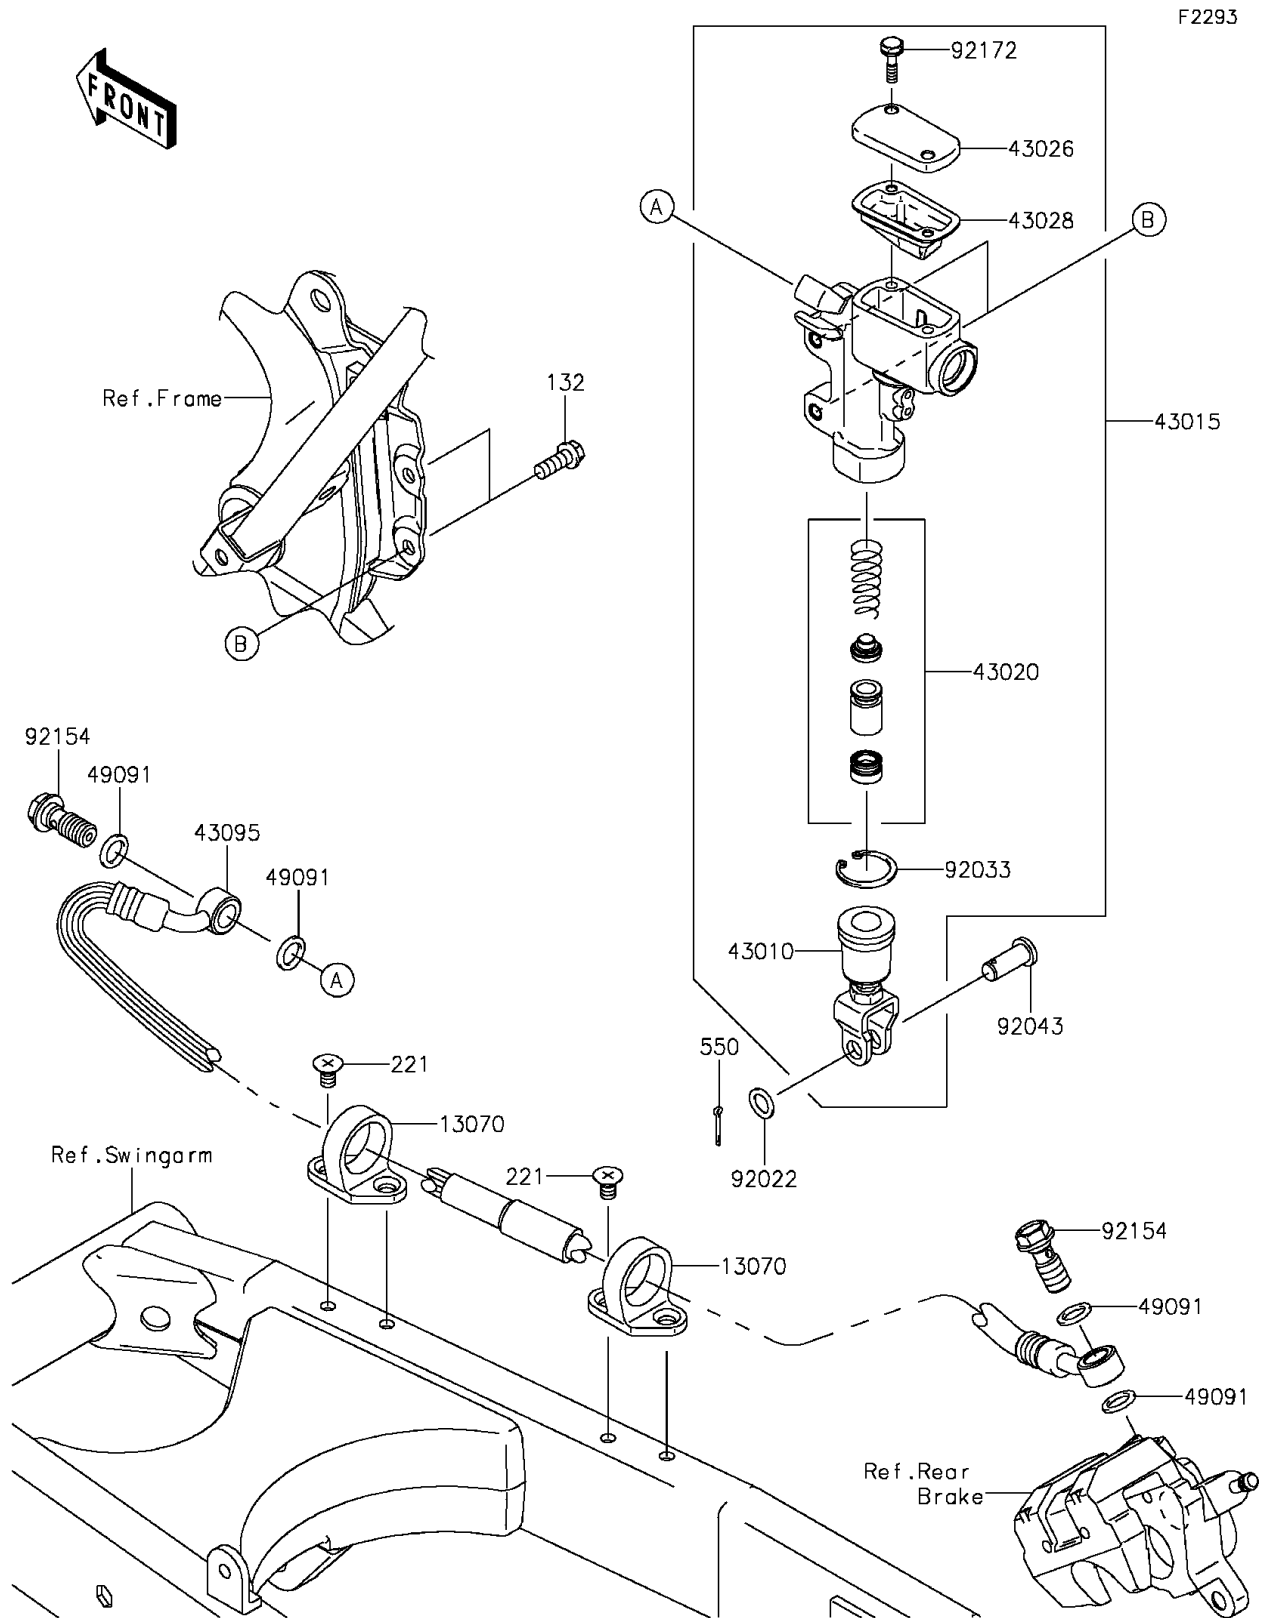

2015 KLX®140 PARTS DIAGRAM

Rear Master Cylinder

2015 KLX®140 PARTS LIST

Rear Master Cylinder

ITEM NAME	PART NUMBER	QUANTITY
BOLT-FLANGED-SMALL,6X16 (Ref # 132)	132BA0616	2
SCREW-CSK-CROS,6X10 (Ref # 221)	221AA0610	4
PIN-COTTER,2.0X15 (Ref # 550)	550AA2015	1
GUIDE,HOSE (Ref # 13070)	13070-1144	2
ROD-ASSY-BRAKE (Ref # 43010)	43010-0006	1
CYLINDER-ASSY-MASTER,RR (Ref # 43015)	43015-0099	1
PISTON-COMP-BRAKE (Ref # 43020)	43020-1094	1
CAP-BRAKE (Ref # 43026)	43026-0008	1
DIAPHRAGM (Ref # 43028)	43028-1092	1
HOSE-BRAKE,RR (Ref # 43095)	43095-0336	1
WASHER-SEAL,10.1X14.5X1.5 (Ref # 49091)	49091-0001	4
WASHER,8.5X13X1 (Ref # 92022)	92022-1028	1
RING-SNAP,20.9X24.6X1.2 (Ref # 92033)	92033-0079	1
PIN (Ref # 92043)	92043-0004	1
BOLT,OIL,L=23 (Ref # 92154)	92154-0226	2
SCREW (Ref # 92172)	92172-0286	2