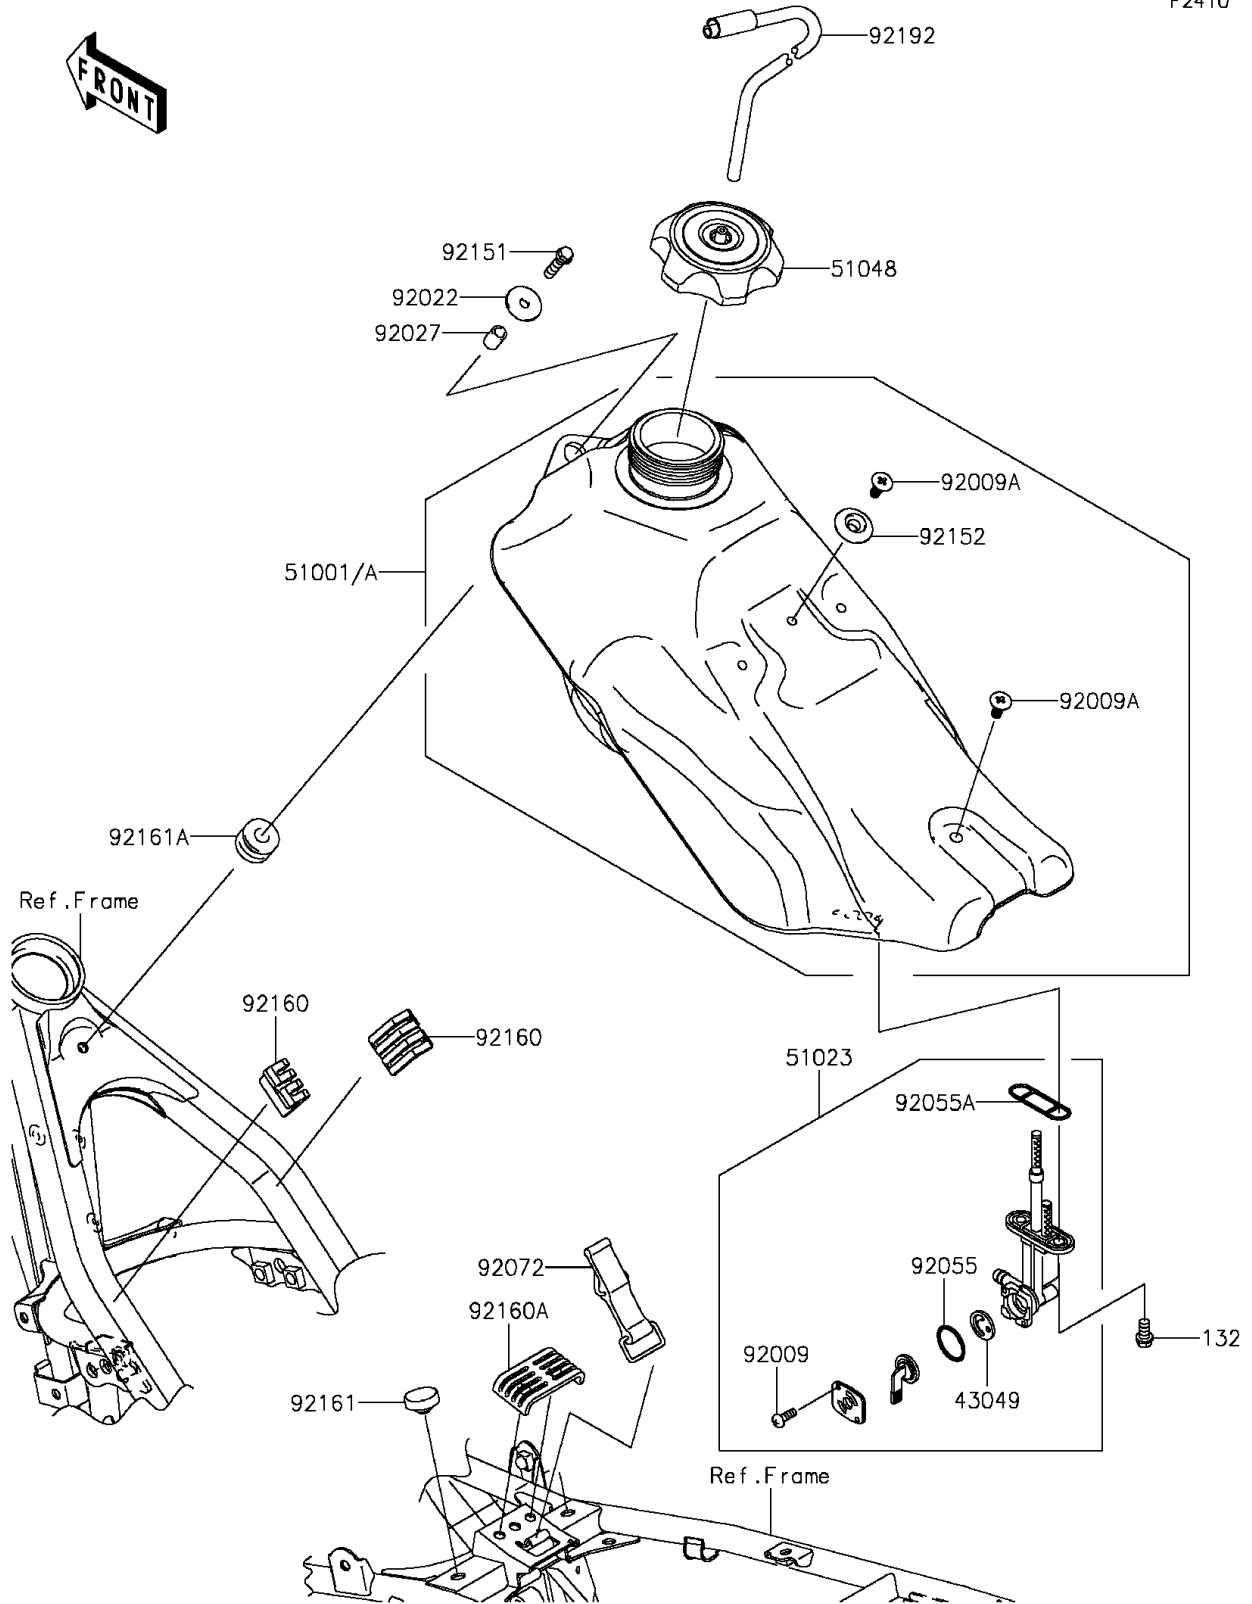

2014 KLX®140 PARTS DIAGRAM

Fuel Tank

F2410

2014 KLX®140 PARTS LIST

Fuel Tank

ITEM NAME	PART NUMBER	QUANTITY
BOLT-FLANGED-SMALL,6X12 (Ref # 132)	132BA0612	2
PACKING,VALVE (Ref # 43049)	43049-1102	1
TANK-COMP-FUEL (Ref # 51001)	51001-0192	1
TAP-ASSY,FUEL (Ref # 51023)	51023-0030	1
CAP-ASSY-TANK,FUEL (Ref # 51048)	51048-0009	1
SCREW,3X5 (Ref # 92009)	92009-1123	2
SCREW,6MM (Ref # 92009A)	92009-1971	2
WASHER,6.5X24X2 (Ref # 92022)	92022-1690	1
COLLAR,6.8X10X14 (Ref # 92027)	92027-1966	1
RING-O,FUEL TAP LEVER (Ref # 92055)	92055-1111	1
RING-O,FUEL TAP PACKING (Ref # 92055A)	92055-1112	1
BAND,FUEL TANK (Ref # 92072)	92072-0109	1
BOLT,FLANGED-SMALL,6X25 (Ref # 92151)	92151-1930	1
COLLAR (Ref # 92152)	92152-0569	1
DAMPER,FUEL TANK (Ref # 92160)	92160-1328	2
DAMPER,FUEL TANK,RR (Ref # 92160A)	92160-1397	1
DAMPER (Ref # 92161)	92161-0336	2
DAMPER (Ref # 92161A)	92161-1523	1
TUBE (Ref # 92192)	92192-0161	1