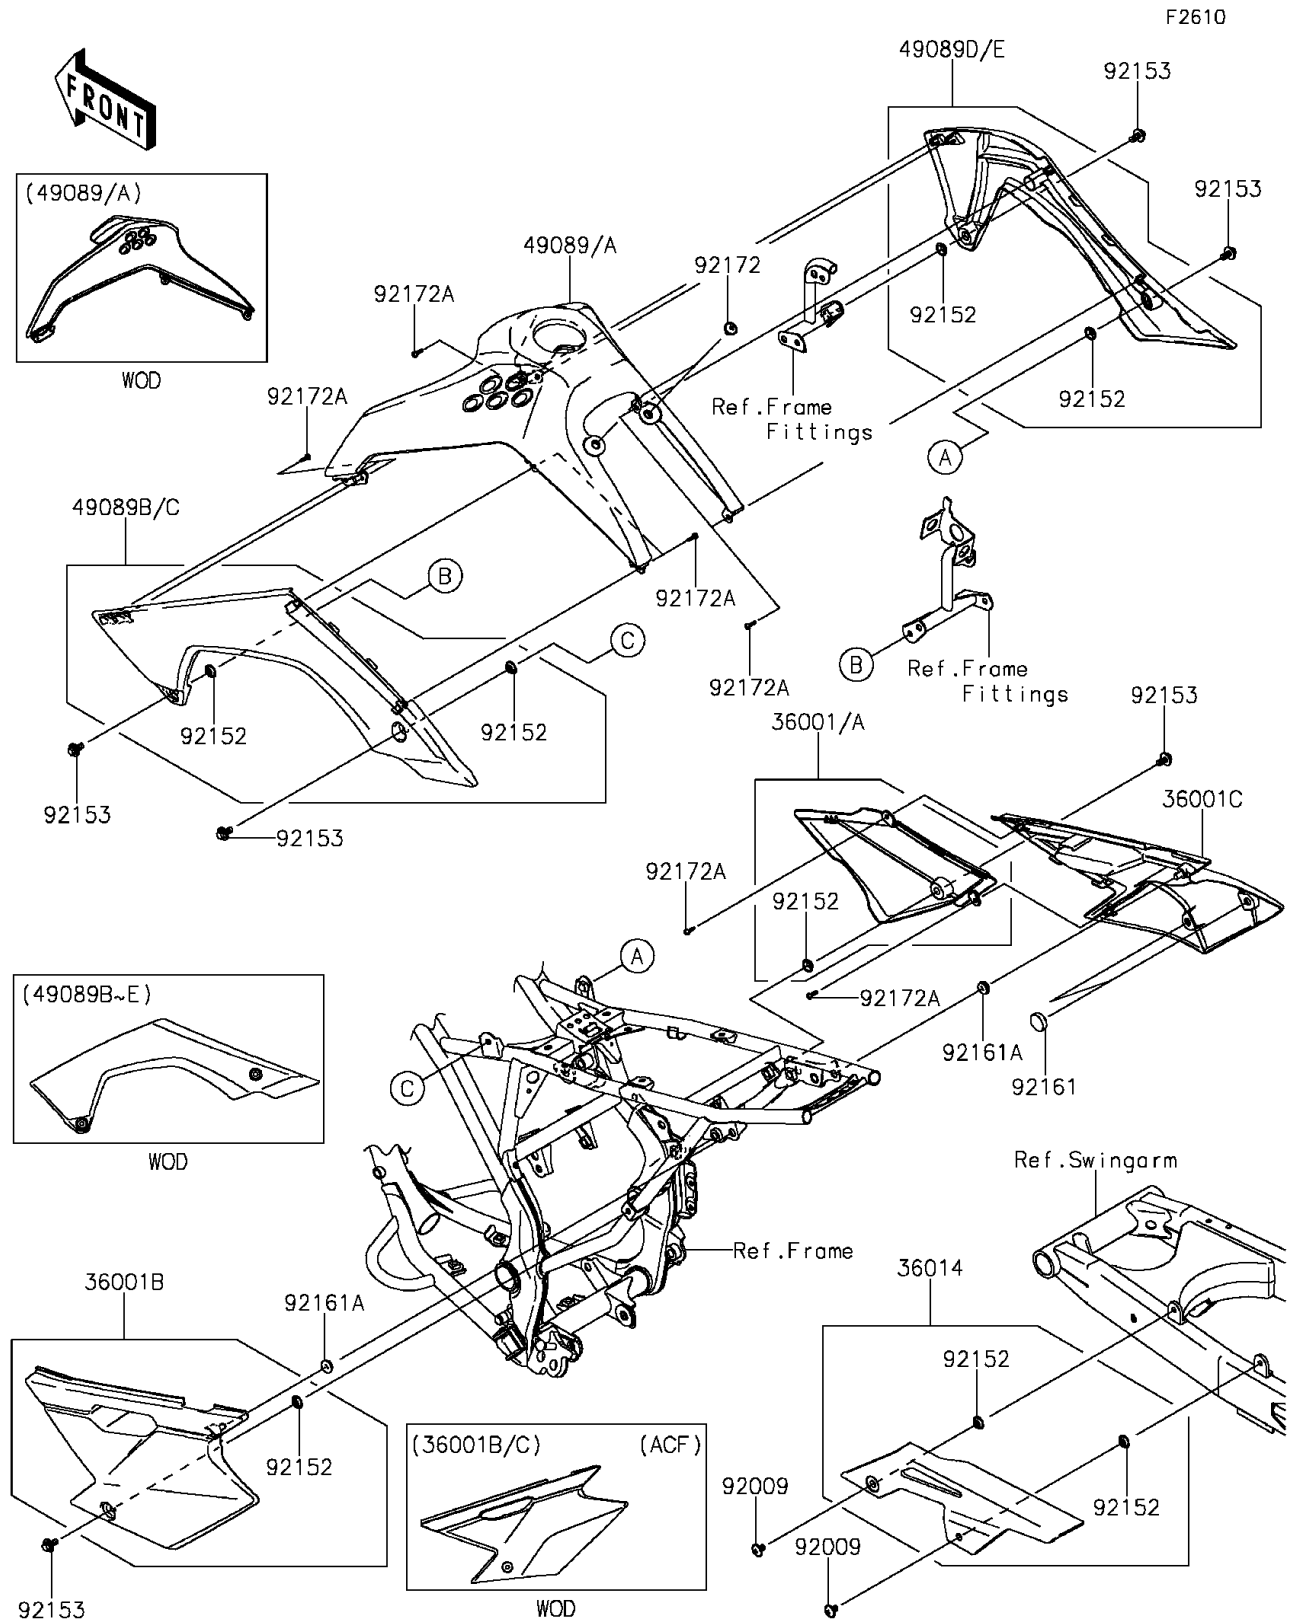

2015 KLX®140 PARTS DIAGRAM

Side Covers/Chain Cover

2015 KLX®140 PARTS LIST

Side Covers/Chain Cover

ITEM NAME	PART NUMBER	QUANTITY
COVER-SIDE,FR,RH,B.WHITE (Ref # 36001)	36001-0125-266	1
COVER-SIDE,RR,LH,B.WHITE (Ref # 36001B)	36001-0154-266	1
COVER-SIDE,RR,RH,B.WHITE (Ref # 36001C)	36001-0156-266	1
CASE-CHAIN (Ref # 36014)	36014-0044	1
SHROUD-ENGINE,UPP,EBONY (Ref # 49089A)	49089-0052-6C	1
SHROUD-ENGINE,LH,L.GREEN (Ref # 49089B)	49089-0053-290	1
SHROUD-ENGINE,RH,L.GREEN (Ref # 49089D)	49089-0054-290	1
SCREW,6X10 (Ref # 92009)	92009-1729	2
COLLAR,8.8X11.2X4 (Ref # 92152)	92152-0909	8
BOLT,FLANGED,6X14 (Ref # 92153)	92153-0936	6
DAMPER (Ref # 92161)	92161-0336	2
DAMPER (Ref # 92161A)	92161-0631	2
SCREW,6X10 (Ref # 92172)	92172-0098	2
SCREW,TAPPING,4X12 (Ref # 92172A)	92172-0233	10