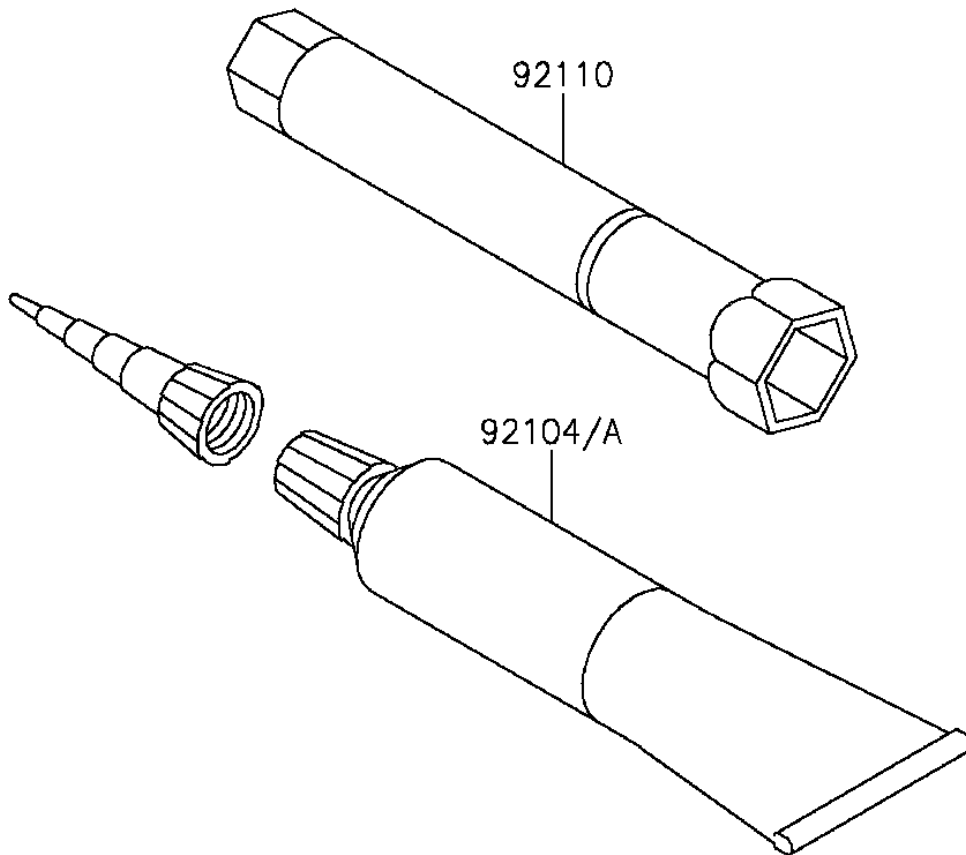

2015 KLX®140 PARTS DIAGRAM

Owner's Tools

F2810

2015 KLX®140 PARTS LIST

Owner's Tools

ITEM NAME	PART NUMBER	QUANTITY
GASKET-LIQUID,TB1211F,CLEAR (Ref # 92104)	92104-0004	1
GASKET-LIQUID,TB1216B,BLACK (Ref # 92104A)	92104-1064	1
TOOL-WRENCH,BOX,16MM (Ref # 92110)	92110-1206	1