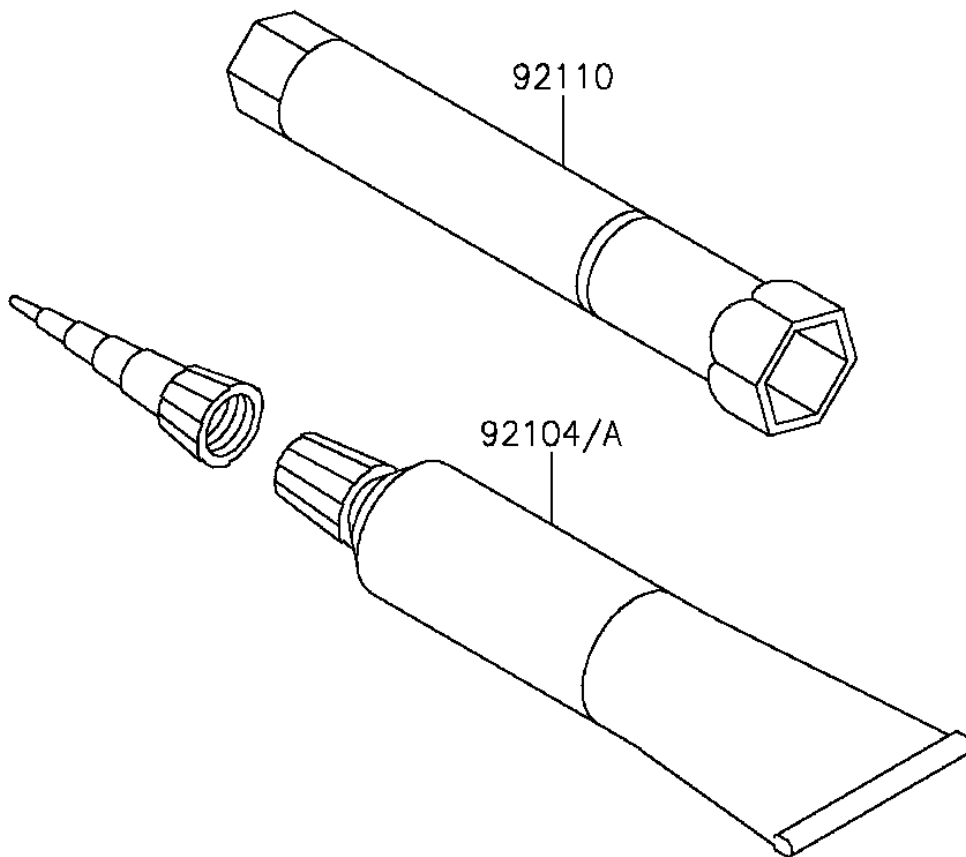

2016 KLX®140 PARTS DIAGRAM

Owner's Tools

F2810

2016 KLX®140 PARTS LIST

Owner's Tools

ITEM NAME	PART NUMBER	QUANTITY
GASKET-LIQUID,TB1211F,CLEAR (Ref # 92104)	92104-0004	1
GASKET-LIQUID,TB1216B,BLACK (Ref # 92104A)	92104-1064	1
TOOL-WRENCH,BOX,16MM (Ref # 92110)	92110-1206	1