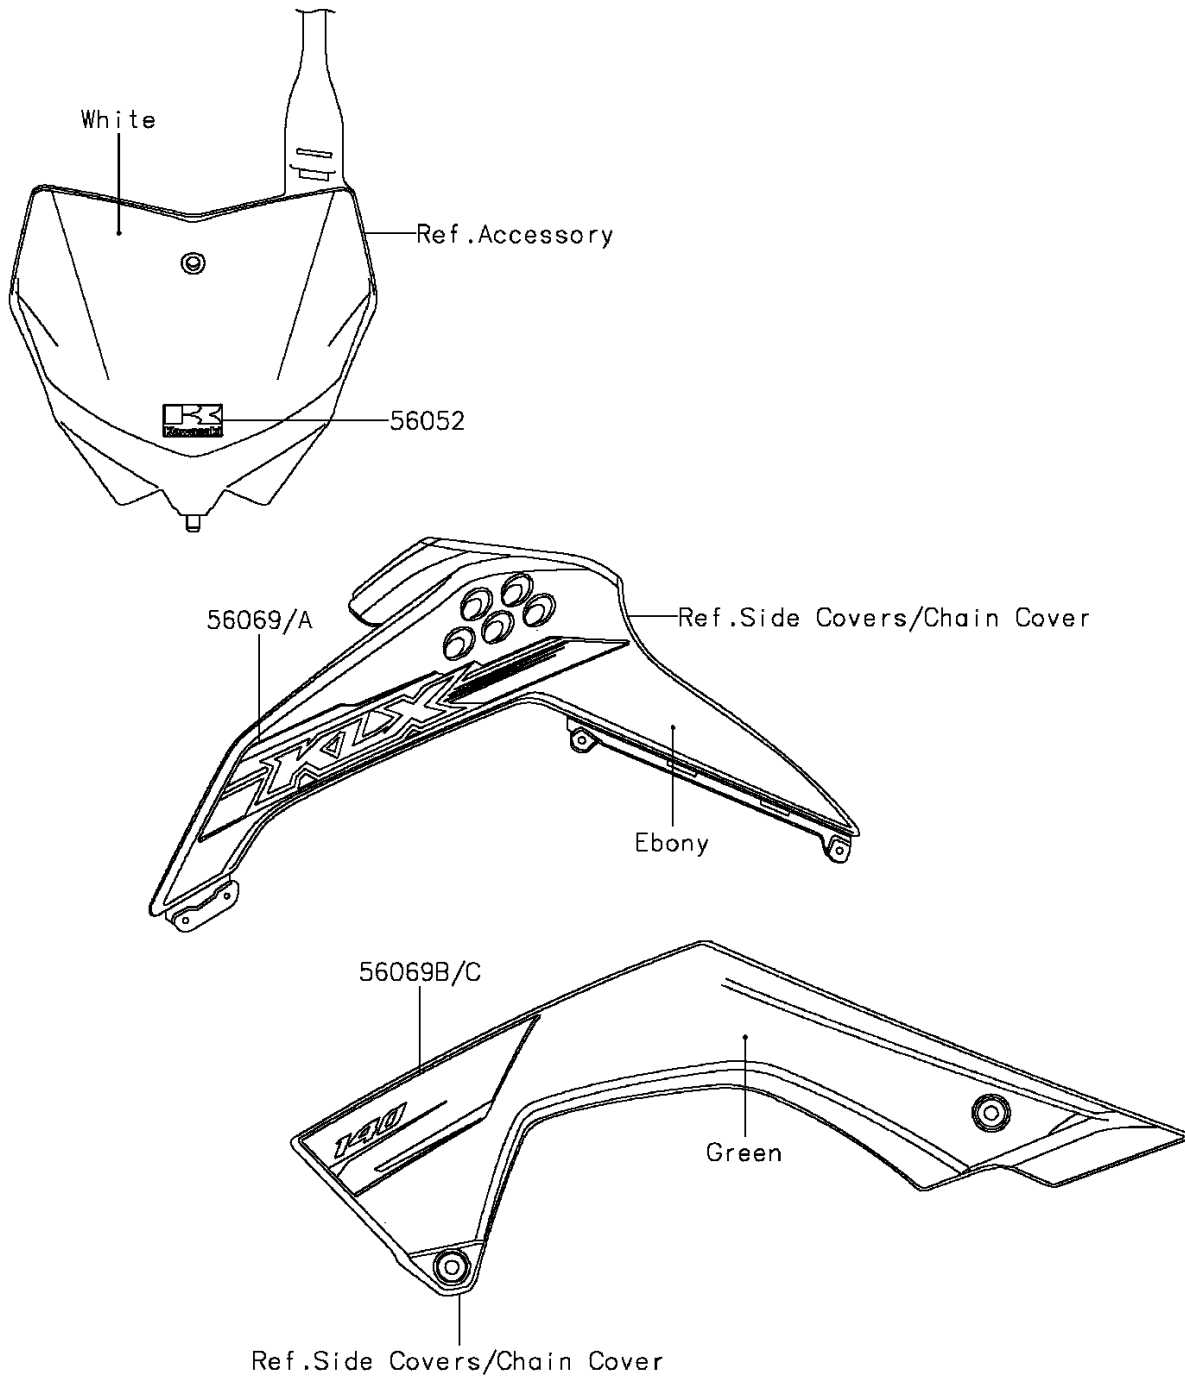

2015 KLX®140 PARTS DIAGRAM

Decals(AFF)

F2861C

2015 KLX®140 PARTS LIST

Decals(AFF)

ITEM NAME	PART NUMBER	QUANTITY
MARK,KAWASAKI (Ref # 56052)	56052-0968	1
PATTERN,SHROUD,LH,UPP (Ref # 56069)	56069-7343	1
PATTERN,SHROUD,RH,UPP (Ref # 56069A)	56069-7344	1
PATTERN,SHROUD,LH,LWR (Ref # 56069B)	56069-7345	1
PATTERN,SHROUD,RH,LWR (Ref # 56069C)	56069-7346	1