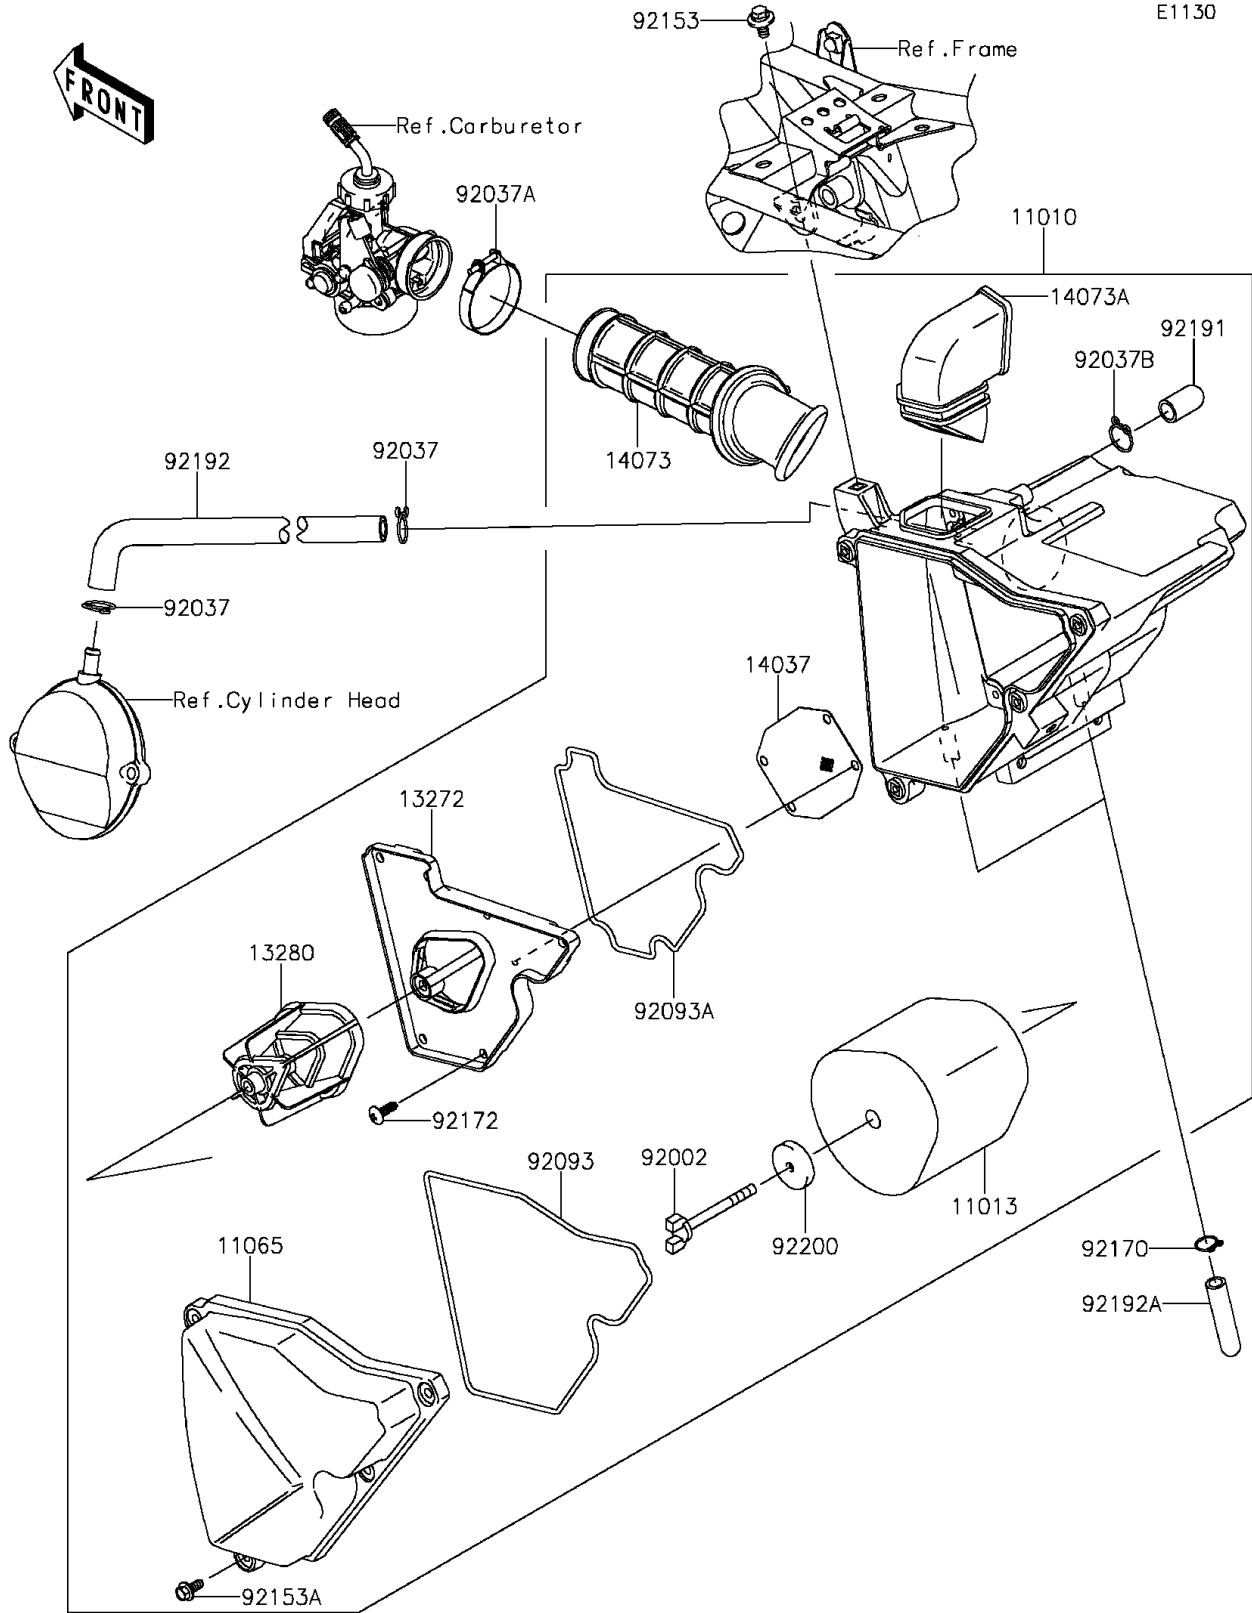

# 2012 KLX®140L PARTS DIAGRAM

Air Cleaner

## 2012 KLX®140L PARTS LIST

### Air Cleaner

ITEM NAME	PART NUMBER	QUANTITY
FILTER-ASSY-AIR,F.BLACK (Ref # 11010)	11010-0128-6Z	1
ELEMENT-AIR FILTER (Ref # 11013)	11013-0025	1
CAP (Ref # 11065)	11065-0210	1
PLATE (Ref # 13272)	13272-0028	1
HOLDER (Ref # 13280)	13280-0253	1
SCREEN (Ref # 14037)	14037-0074	1
DUCT,CARB. (Ref # 14073)	14073-0171	1
DUCT,INTAKE (Ref # 14073A)	14073-0172	1
BOLT (Ref # 92002)	92002-1904	1
CLAMP,12.5MM (Ref # 92037)	92037-1271	2
CLAMP (Ref # 92037A)	92037-1305	1
CLAMP,14.5MM (Ref # 92037B)	92037-1900	1
SEAL,L=620 (Ref # 92093)	92093-0094	1
SEAL,L=520 (Ref # 92093A)	92093-0103	1
BOLT,FLANGED,6X14 (Ref # 92153)	92153-0936	1
BOLT,WP,5X14 (Ref # 92153A)	92153-1882	4
CLAMP,11.6MM (Ref # 92170)	92170-1796	2
SCREW,5X16 (Ref # 92172)	92172-0177	5
TUBE,DRAIN (Ref # 92191)	92191-1685	1
TUBE,BREATHER (Ref # 92192)	92192-0473	1
TUBE,A/C-DRAIN (Ref # 92192A)	92192-0921	2
WASHER,6.5X26X2 (Ref # 92200)	92200-0394	1