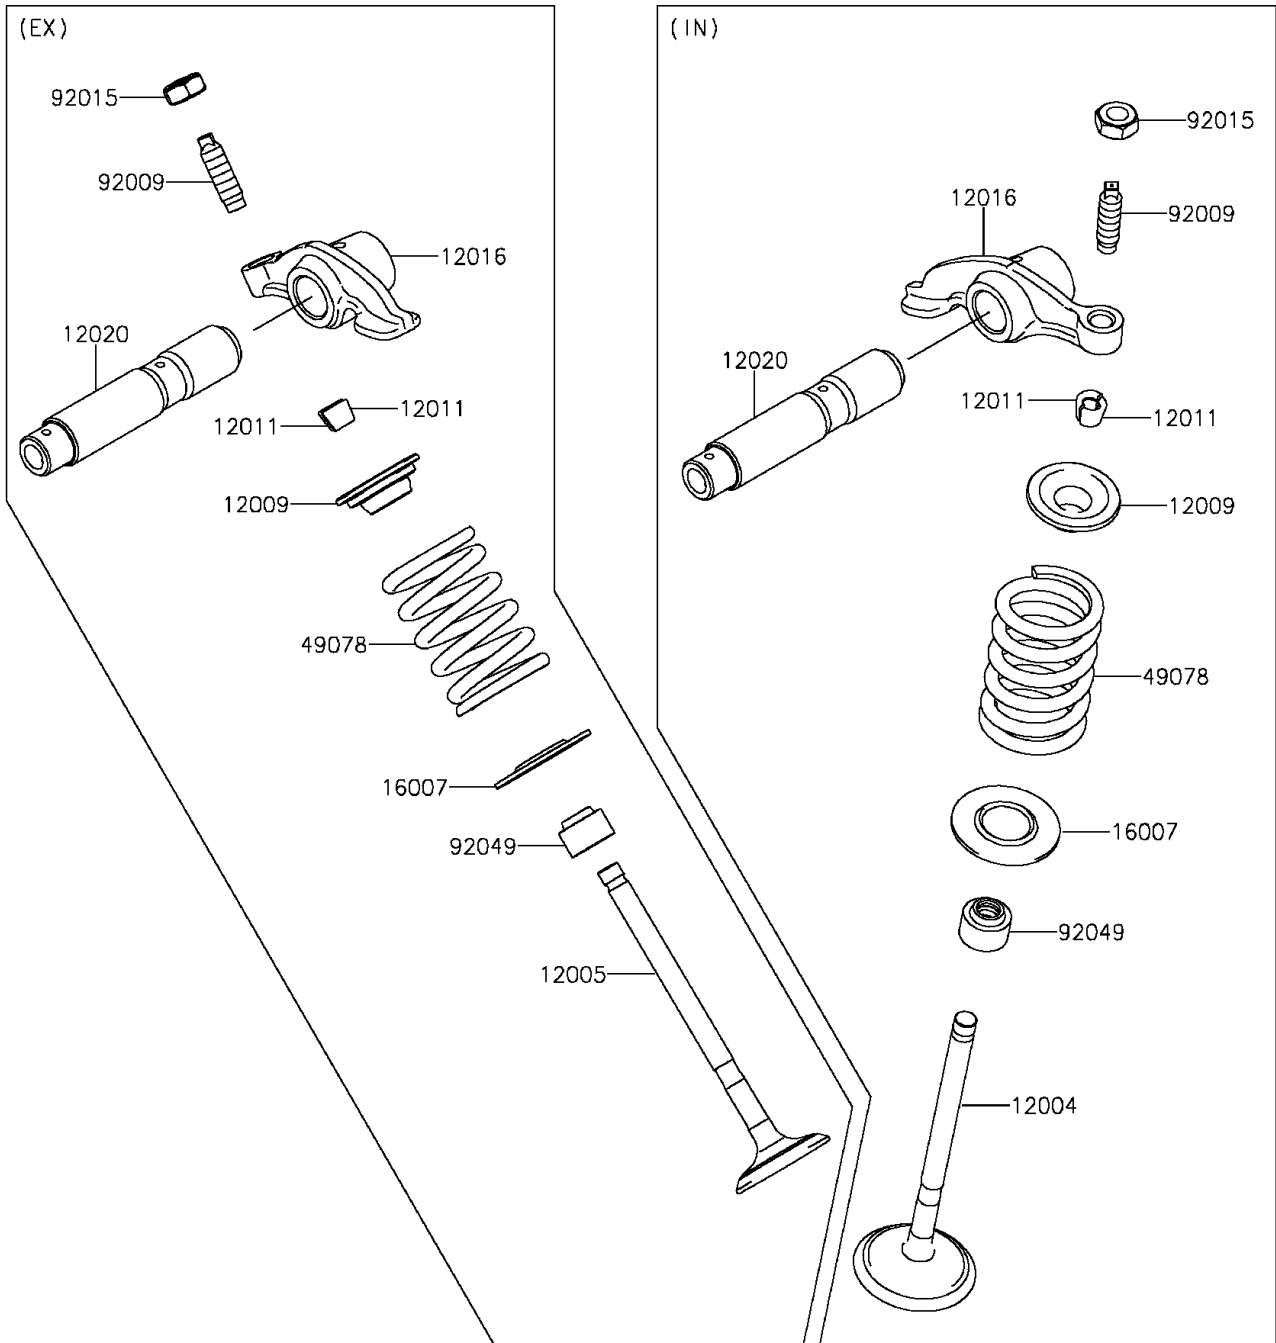

2014 KLX®140L PARTS DIAGRAM

Valve(s)

E1210

2014 KLX®140L PARTS LIST

Valve(s)

ITEM NAME	PART NUMBER	QUANTITY
VALVE-INTAKE (Ref # 12004)	12004-0049	1
VALVE-EXHAUST (Ref # 12005)	12005-0725	1
RETAINER-VALVE SPRING (Ref # 12009)	12009-0018	2
COLLET (Ref # 12011)	12011-1051	4
ARM-ROCKER (Ref # 12016)	12016-0026	2
SHAFT-ROCKER (Ref # 12020)	12020-0007	2
SEAT-SPRING (Ref # 16007)	16007-1223	2
SPRING-ENGINE VALVE (Ref # 49078)	49078-0064	2
SCREW,VALVE ADJUST (Ref # 92009)	92009-1109	2
NUT,VALVE ADJUST LOCK (Ref # 92015)	92015-1137	2
SEAL-OIL (Ref # 92049)	92049-0139	2