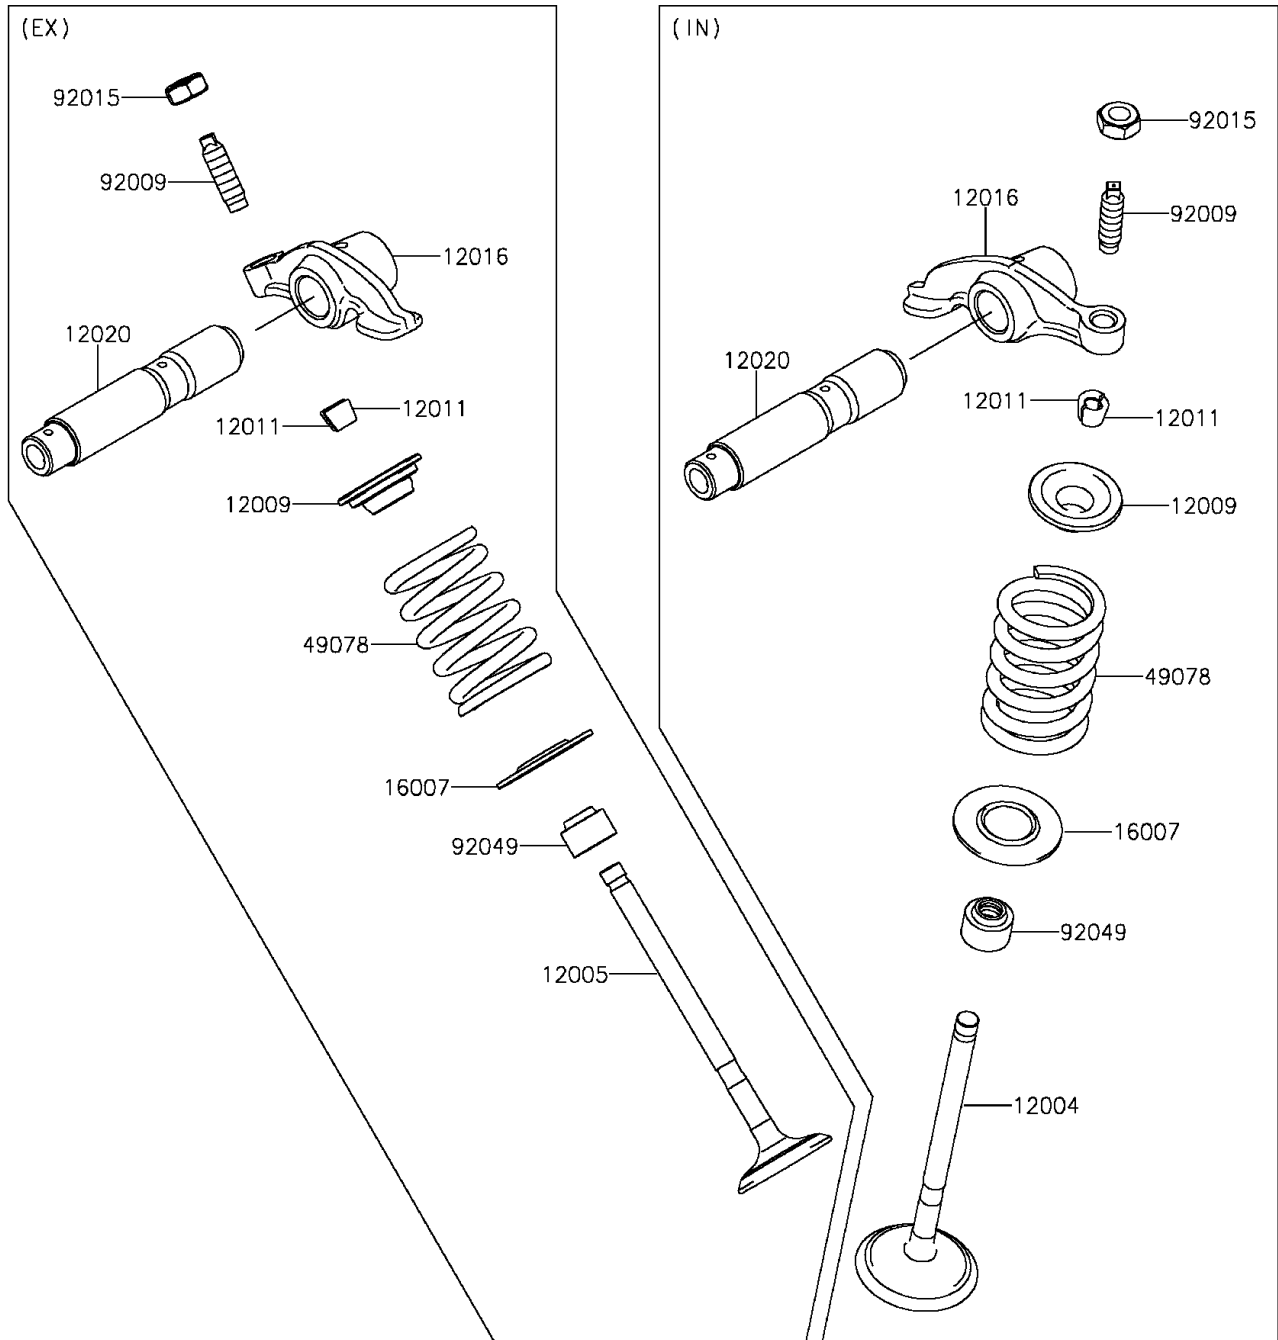

2016 KLX®140L PARTS DIAGRAM

Valve(s)

E1210

2016 KLX®140L PARTS LIST

Valve(s)

ITEM NAME	PART NUMBER	QUANTITY
VALVE-INTAKE (Ref # 12004)	12004-0049	1
VALVE-EXHAUST (Ref # 12005)	12005-0725	1
RETAINER-VALVE SPRING (Ref # 12009)	12009-0018	2
COLLET (Ref # 12011)	12011-1051	4
ARM-ROCKER (Ref # 12016)	12016-0026	2
SHAFT-ROCKER (Ref # 12020)	12020-0007	2
SEAT-SPRING (Ref # 16007)	16007-1223	2
SPRING-ENGINE VALVE (Ref # 49078)	49078-0064	2
SCREW,VALVE ADJUST (Ref # 92009)	92009-1109	2
NUT,VALVE ADJUST LOCK (Ref # 92015)	92015-1137	2
SEAL-OIL (Ref # 92049)	92049-0139	2