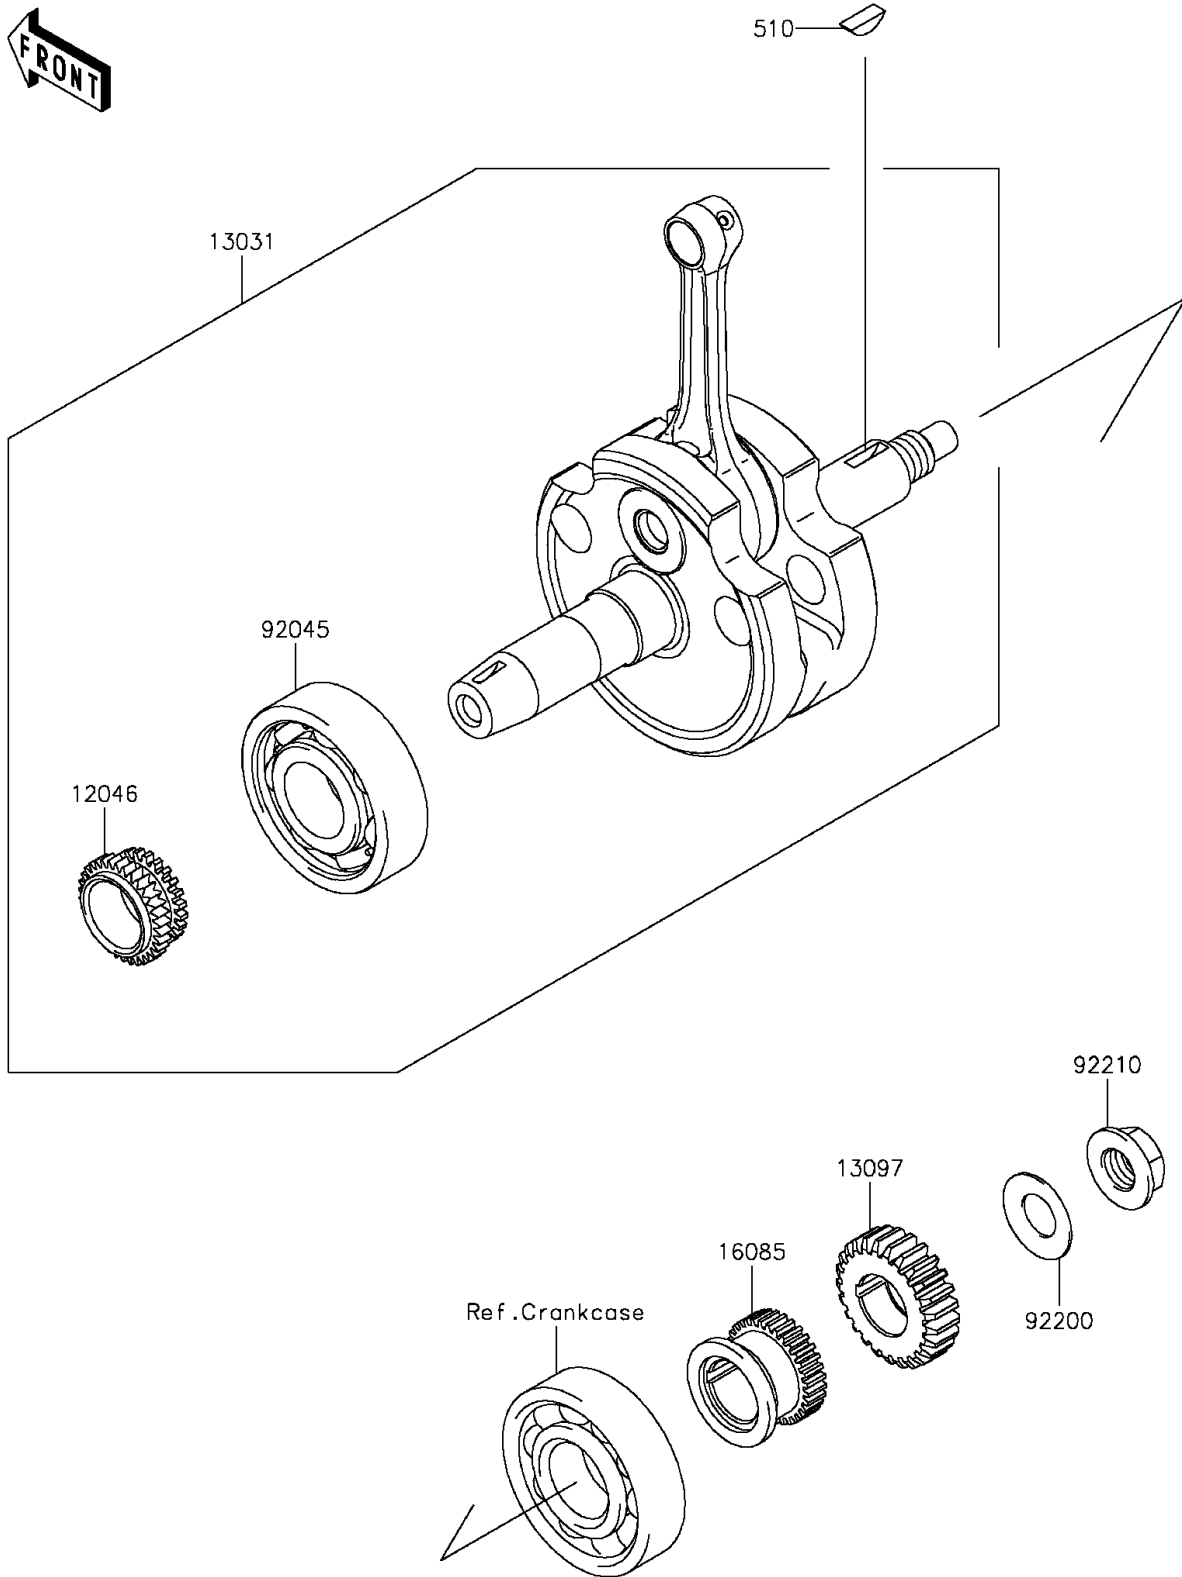

2015 KLX®140L PARTS DIAGRAM

Crankshaft

E1321

2015 KLX®140L PARTS LIST

Crankshaft

ITEM NAME	PART NUMBER	QUANTITY
KEY-WOODRUFF (Ref # 510)	510A4200	1
SPROCKET,18T (Ref # 12046)	12046-0061	1
CRANKSHAFT-COMP (Ref # 13031)	13031-0140	1
GEAR-PRIMARY SPUR,25T (Ref # 13097)	13097-0559	1
GEAR,21T (Ref # 16085)	16085-0118	1
BEARING-BALL,6305JR2C3 (Ref # 92045)	92045-1120	1
WASHER,14.2X28X1.5 (Ref # 92200)	92200-0217	1
NUT,14MM,LEFT HANDED (Ref # 92210)	92210-0600	1