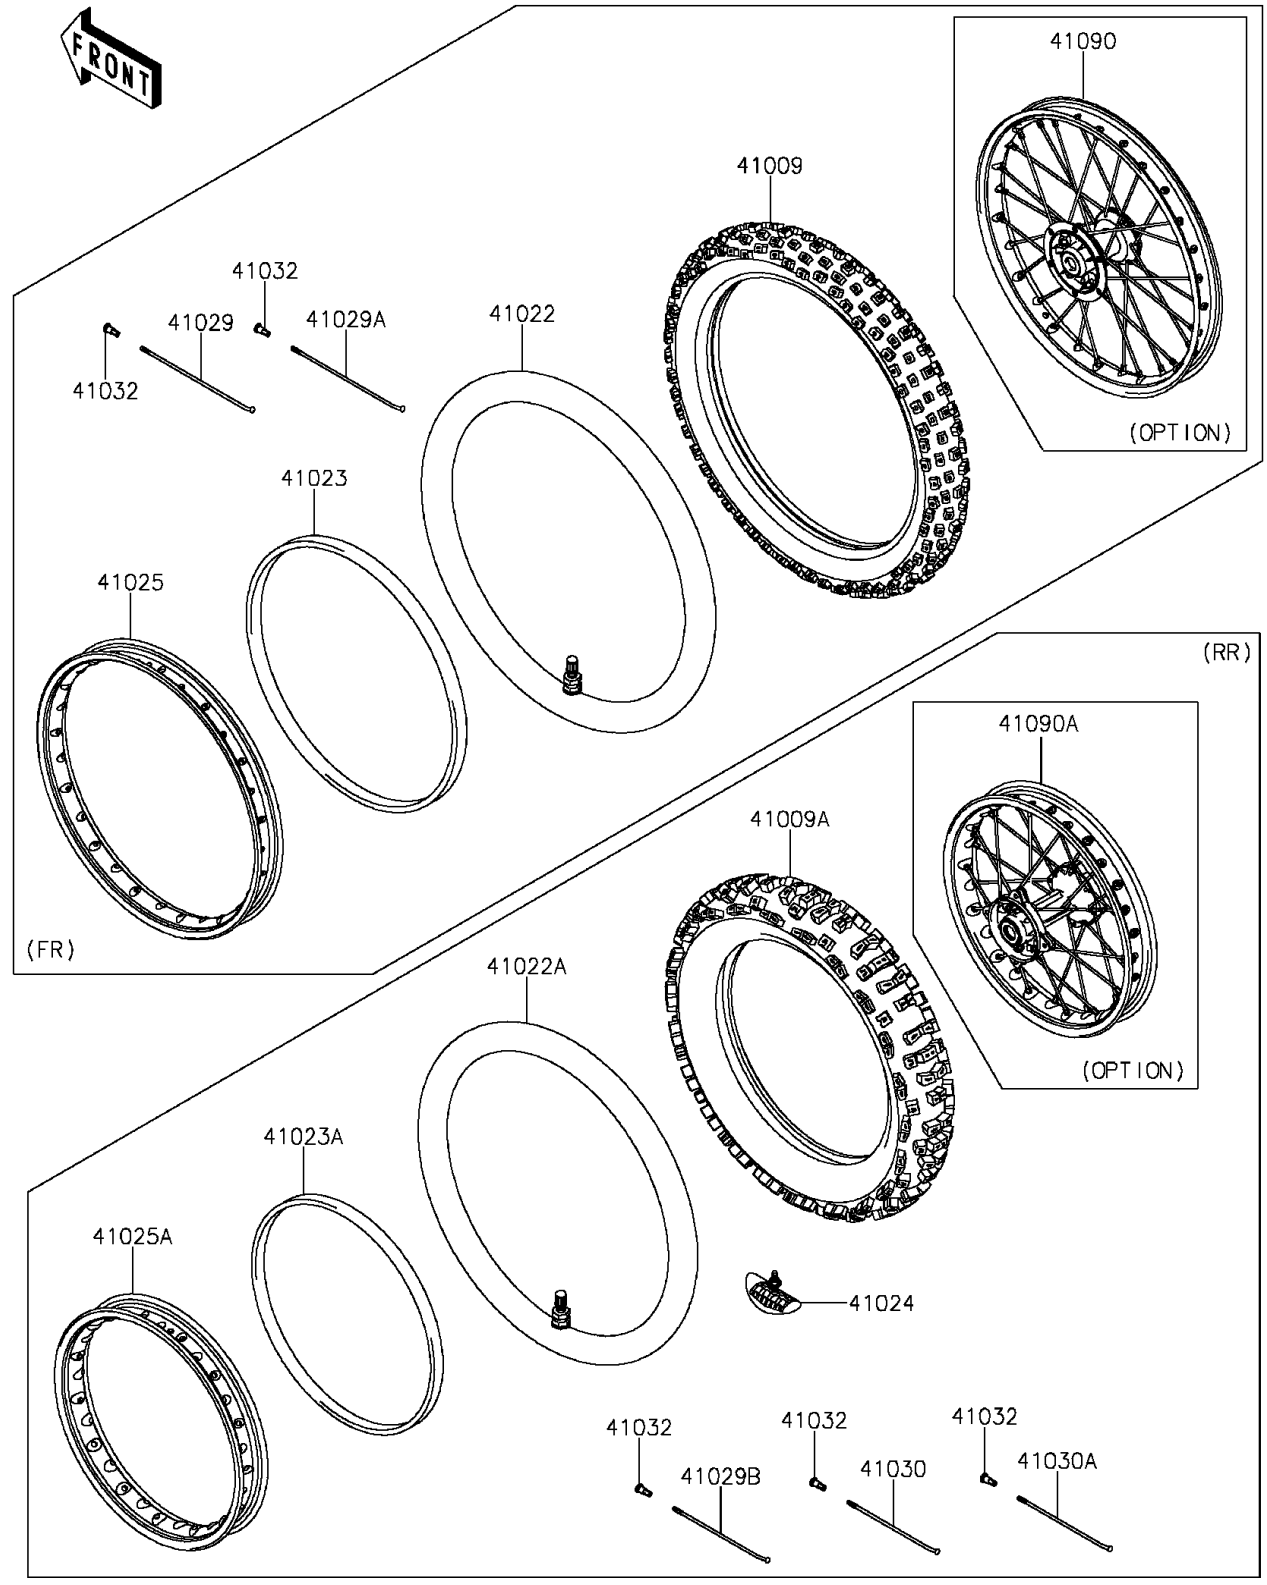

2013 KLX®140L PARTS DIAGRAM

Wheels/Tires

F2210

2013 KLX®140L PARTS LIST

Wheels/Tires

ITEM NAME	PART NUMBER	QUANTITY
TIRE,FR,70/100-19 42M,IX05H (Ref # 41009)	41009-0169	1
TIRE,RR,90/100-16 52M,IX05H (Ref # 41009A)	41009-0170	1
TUBE-TIRE,FR,70/100-19 (Ref # 41022)	41022-0029	1
TUBE-TIRE,RR,90/100-16 (Ref # 41022A)	41022-0030	1
BAND-RIM,FR,70/100-19 (Ref # 41023)	41023-0013	1
BAND-RIM,RR,90/100-16 (Ref # 41023A)	41023-0014	1
STOPPER-RIM,1.85-M(DUNLOP) (Ref # 41024)	41024-011	1
RIM,FR,1.40X19,SILVER (Ref # 41025)	41025-0098-WA	1
RIM,RR,1.85X16,SILVER (Ref # 41025A)	41025-0099-WA	1
SPOKE-INNER,FR,RH,211MMX165D (Ref # 41029)	41029-0044	14
SPOKE-INNER,FR,LH,207MMX165D (Ref # 41029A)	41029-0045	14
SPOKE-INNER,RR,179MMX170D (Ref # 41029B)	41029-0046	14
SPOKE-OUTER,RR,RH,171MMX170D (Ref # 41030)	41030-0015	7
SPOKE-OUTER,RR,LH,175MMX170D (Ref # 41030A)	41030-0016	7
NIPPLE-SPOKE (Ref # 41032)	41032-0010	56
WHEEL,FR,1.40X19,SILVER (Ref # 41090)	41090-0054-WA	1
WHEEL,RR,1.85X16,SILVER (Ref # 41090A)	41090-0056-WA	1