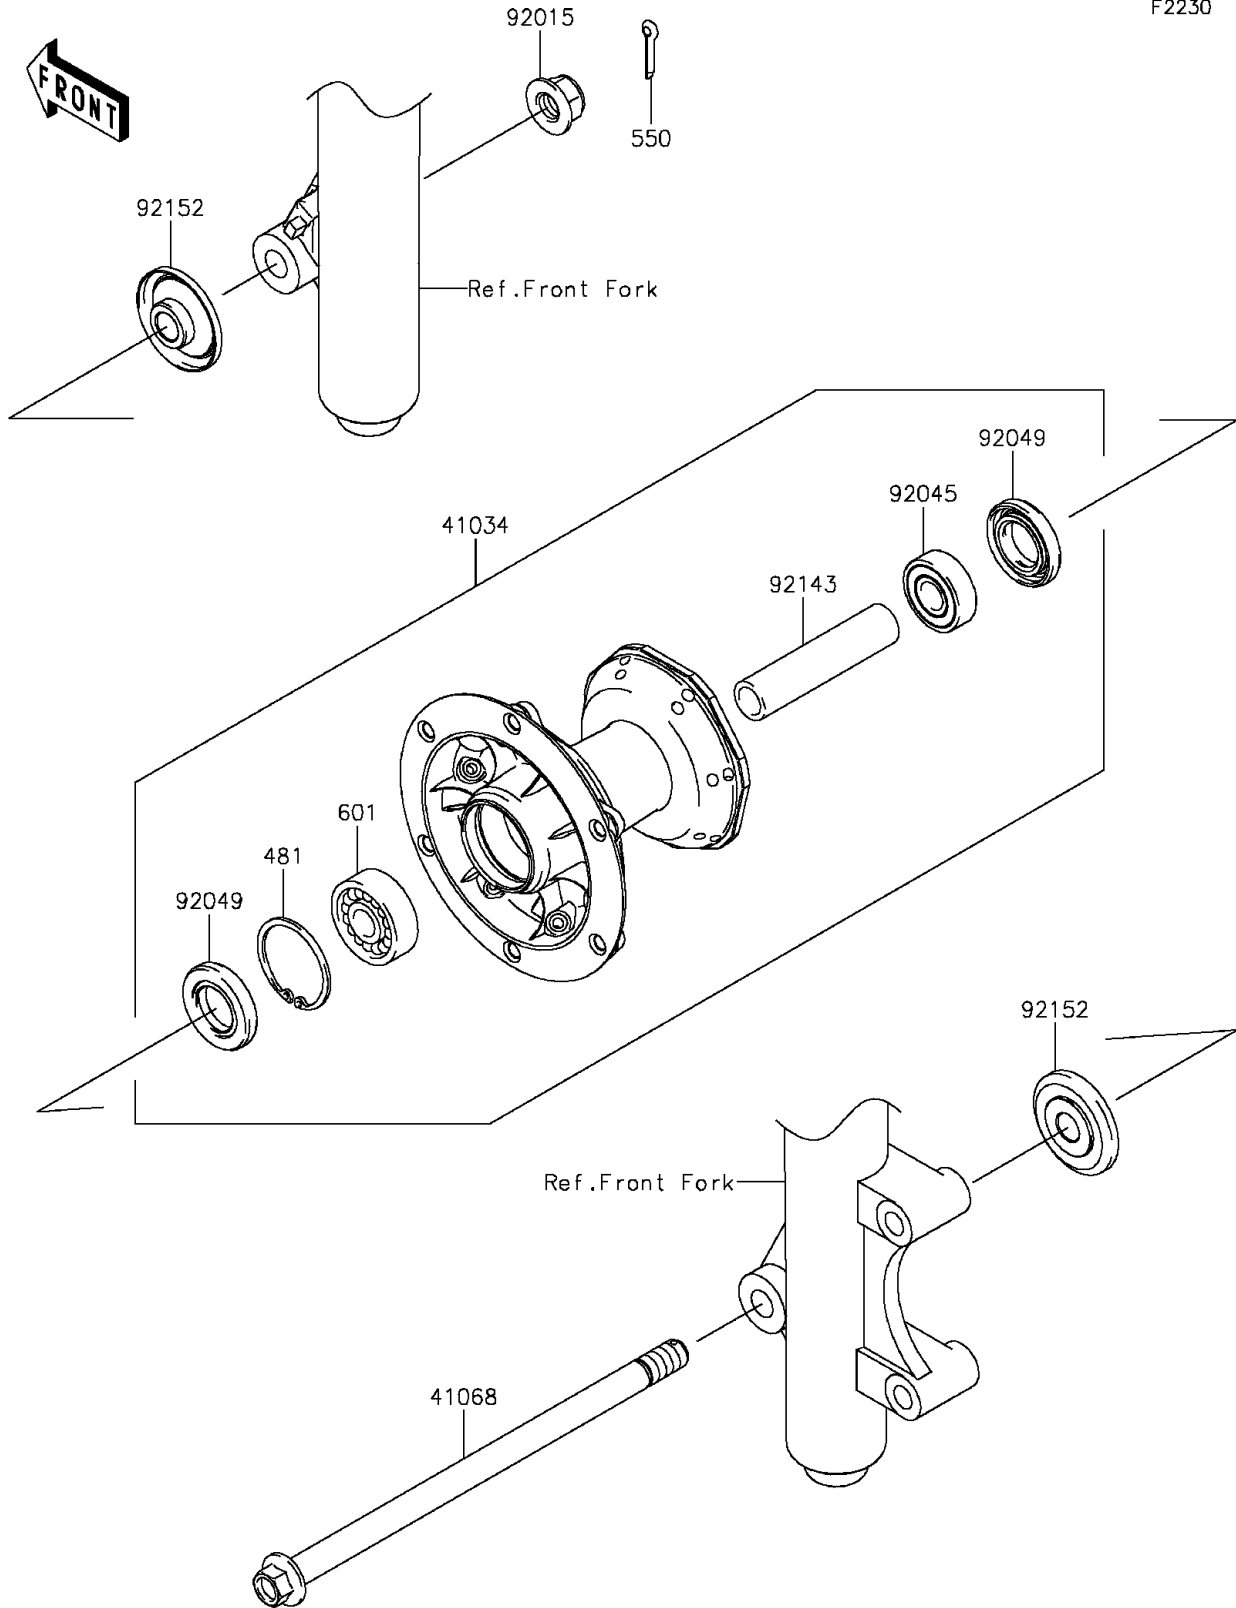

# 2014 KLX®140L PARTS DIAGRAM

Front Hub

F2230

## 2014 KLX®140L PARTS LIST

### Front Hub

ITEM NAME	PART NUMBER	QUANTITY
CIRCLIP-TYPE-C,37MM (Ref # 481)	481J3700	1
PIN-COTTER,2.5X20 (Ref # 550)	550AA2520	1
BEARING-BALL,#6201UUC3 (Ref # 601)	601B6301UU	1
DRUM-ASSY,FRONT BRAKE (Ref # 41034)	41034-0055	1
AXLE,FR (Ref # 41068)	41068-1333	1
NUT,LOCK,FLANGED,12MM (Ref # 92015)	92015-1433	1
BEARING-BALL,TMB201LLUC3/2A (Ref # 92045)	92045-1062	1
SEAL-OIL (Ref # 92049)	92049-0113	2
COLLAR,FR BRAKE DRUM,L=76 (Ref # 92143)	92143-1935	1
COLLAR,FR AXLE,L=12 (Ref # 92152)	92152-0653	2