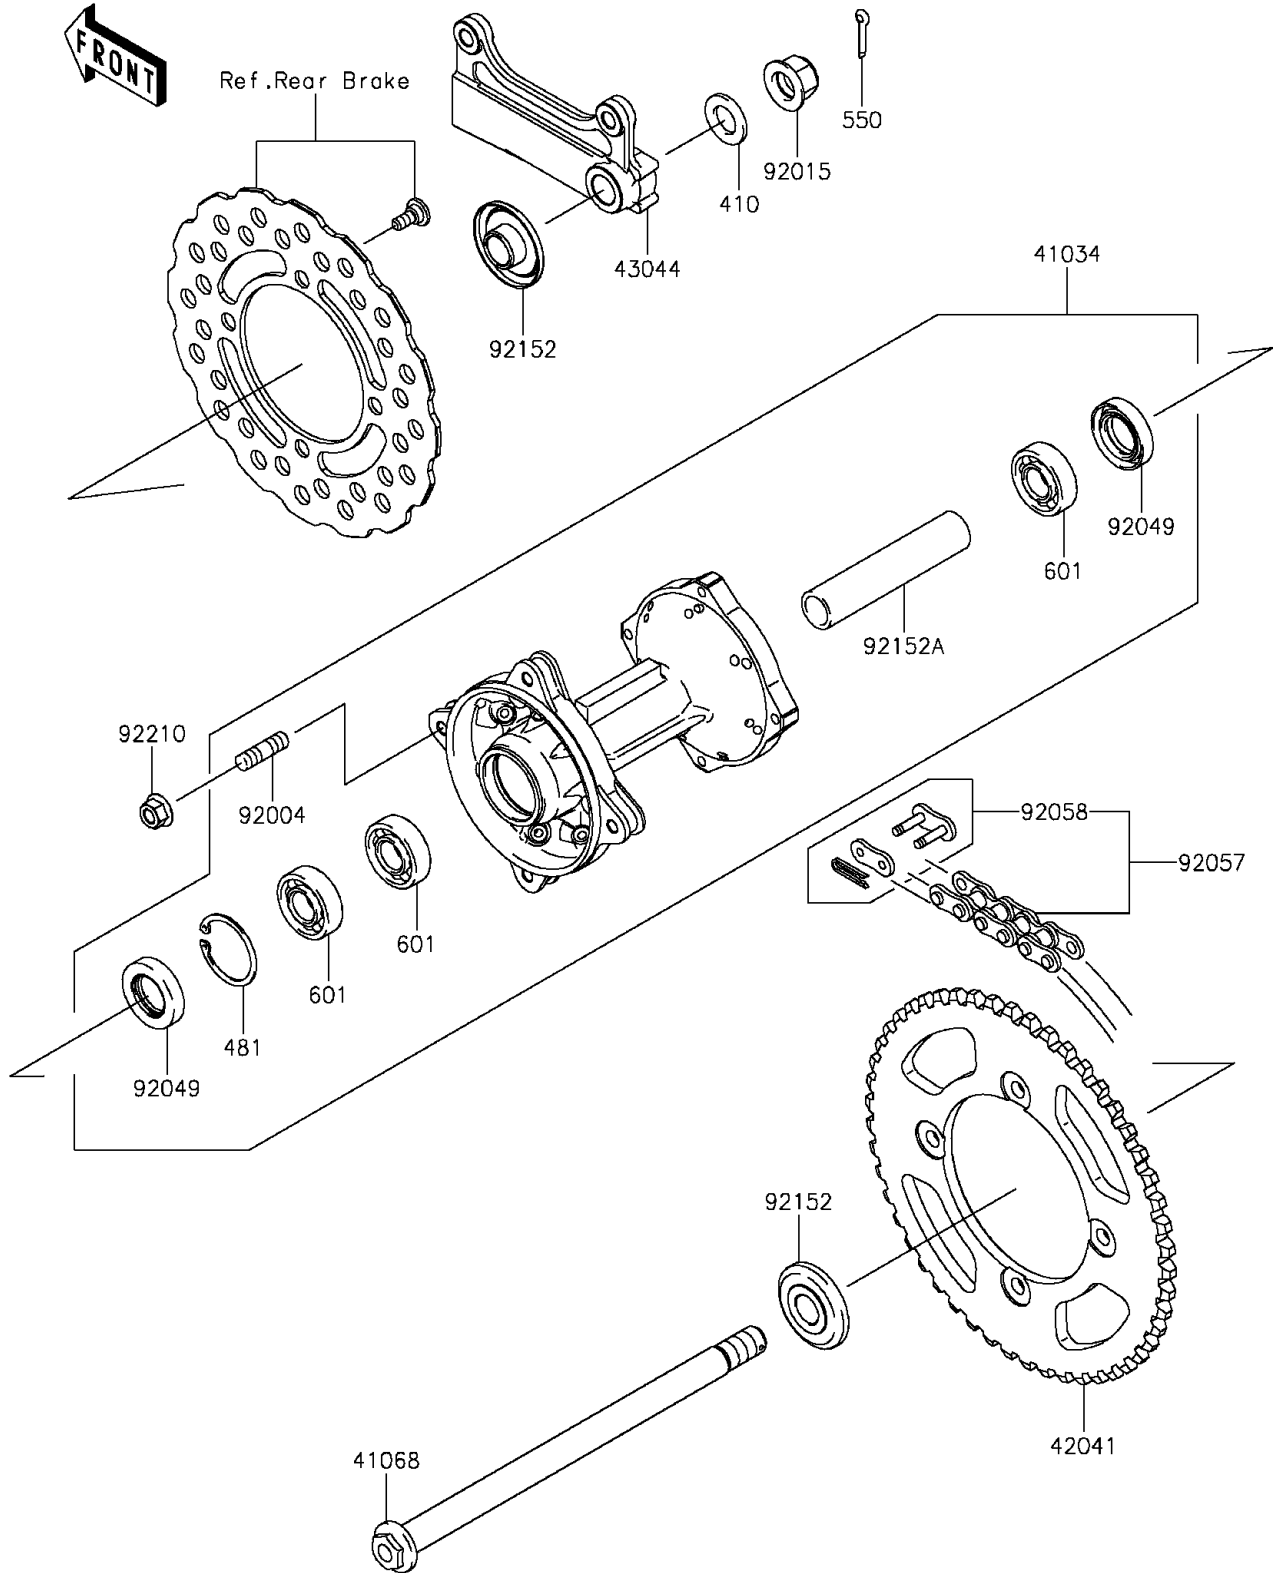

# 2012 KLX®140L PARTS DIAGRAM

## Rear Hub

F2240

## 2012 KLX®140L PARTS LIST

### Rear Hub

ITEM NAME	PART NUMBER	QUANTITY
WASHER-PLAIN-SMALL,14MM (Ref # 410)	410AA1400	1
CIRCLIP-TYPE-C,35MM (Ref # 481)	481J3500	1
PIN-COTTER,2.5X20 (Ref # 550)	550AA2520	1
BEARING-BALL (Ref # 601)	601B6202UU	3
DRUM-ASSY,REAR BRAKE (Ref # 41034)	41034-0056	1
AXLE,RR,238MM (Ref # 41068)	41068-0085	1
SPROCKET-HUB,51T (Ref # 42041)	42041-0056	1
HOLDER-COMP-CALIPER (Ref # 43044)	43044-1122	1
STUD,8X16 (Ref # 92004)	92004-1183	4
NUT,FLANGED,14MM (Ref # 92015)	92015-1401	1
SEAL-OIL (Ref # 92049)	92049-0114	2
CHAIN,DRIVE,DID428HX126L (Ref # 92057)	92057-0153	1
JOINT-CHAIN,DRIVE (Ref # 92058)	92058-0016	1
COLLAR,RR AXLE,L=12.5 (Ref # 92152)	92152-0651	2
COLLAR,RR BRAKE DRUM,L=95 (Ref # 92152A)	92152-1090	1
NUT,FLANGED,LOCK,8MM (Ref # 92210)	92210-0159	4