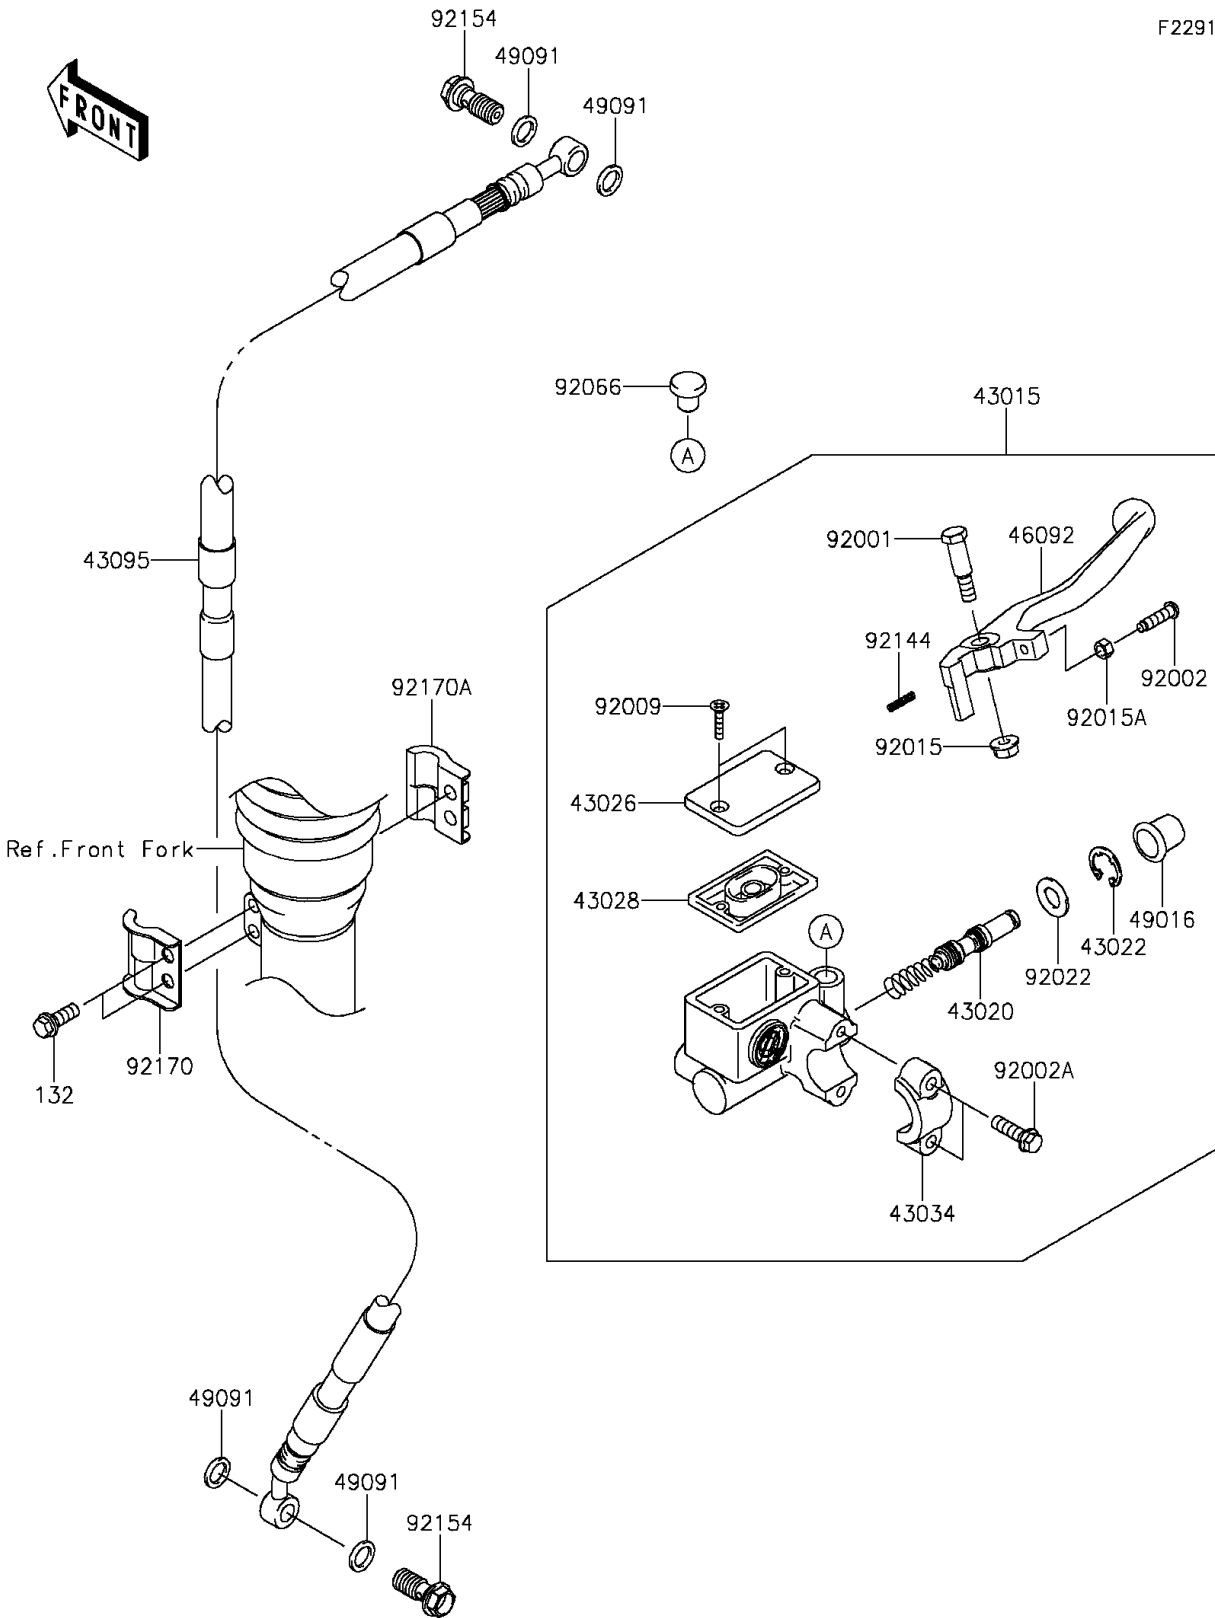

2016 KLX®140L PARTS DIAGRAM

Front Master Cylinder

F2291

2016 KLX®140L PARTS LIST

Front Master Cylinder

ITEM NAME	PART NUMBER	QUANTITY
BOLT-FLANGED-SMALL,6X16 (Ref # 132)	132BA0616	2
CYLINDER-ASSY-MASTER,FR (Ref # 43015)	43015-0106	1
PISTON-COMP-BRAKE (Ref # 43020)	43020-1065	1
STOPPER-BRAKE,PISTON (Ref # 43022)	43022-1010	1
CAP-BRAKE (Ref # 43026)	43026-1074	1
DIAPHRAGM (Ref # 43028)	43028-1061	1
HOLDER-BRAKE,MASTER CYLINDER (Ref # 43034)	43034-1016	1
HOSE-BRAKE,FR (Ref # 43095)	43095-0335	1
LEVER-GRIP,FRONT BRAKE (Ref # 46092)	46092-1175	1
COVER-SEAL,MASTER CYLINDER (Ref # 49016)	49016-1044	1
WASHER-SEAL,10.1X14.5X1.5 (Ref # 49091)	49091-0001	4
BOLT,FRONT BRAKE LEVER (Ref # 92001)	92001-1728	1
BOLT,ADJUST (Ref # 92002)	92002-1893	1
BOLT (Ref # 92002A)	92002-1894	2
SCREW,4MM (Ref # 92009)	92009-1458	2
NUT,FLANGED,6MM,BLACK (Ref # 92015)	92015-1233	1
NUT,ADJUST (Ref # 92015A)	92015-1642	1
WASHER (Ref # 92022)	92022-1814	1
PLUG (Ref # 92066)	92066-1348	1
SPRING,RETURN (Ref # 92144)	92144-1103	1
BOLT,OIL,L=23 (Ref # 92154)	92154-0226	2
CLAMP,BRAKE HOSE,OUTSIDE (Ref # 92170)	92170-1231	1
CLAMP,BRAKE HOSE,INSIDE (Ref # 92170A)	92170-1232	1