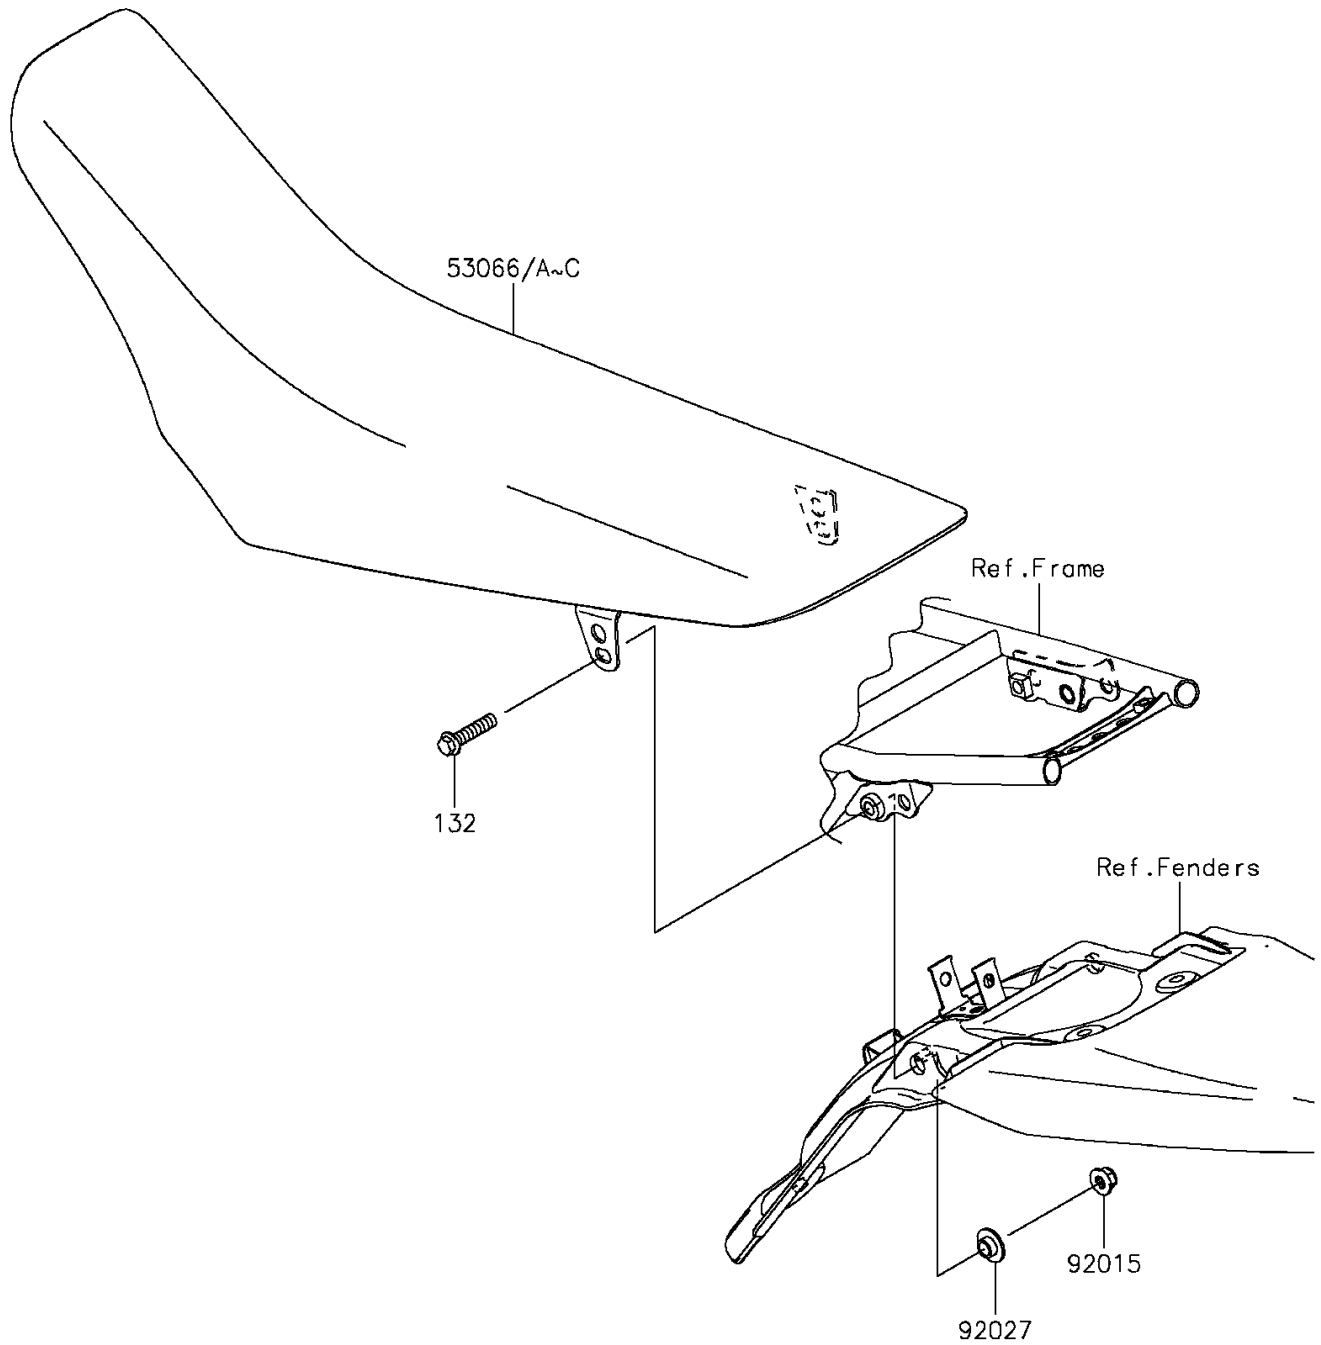

2012 KLX®140L PARTS DIAGRAM

Seat

F2510

2012 KLX®140L PARTS LIST

Seat

ITEM NAME	PART NUMBER	QUANTITY
BOLT-FLANGED-SMALL,8X35 (Ref # 132)	132BA0835	2
SEAT-ASSY,DUAL,BLACK (Ref # 53066)	53066-0208-MA	1
NUT,8MM (Ref # 92015)	92015-1432	2
COLLAR (Ref # 92027)	92027-1745	2