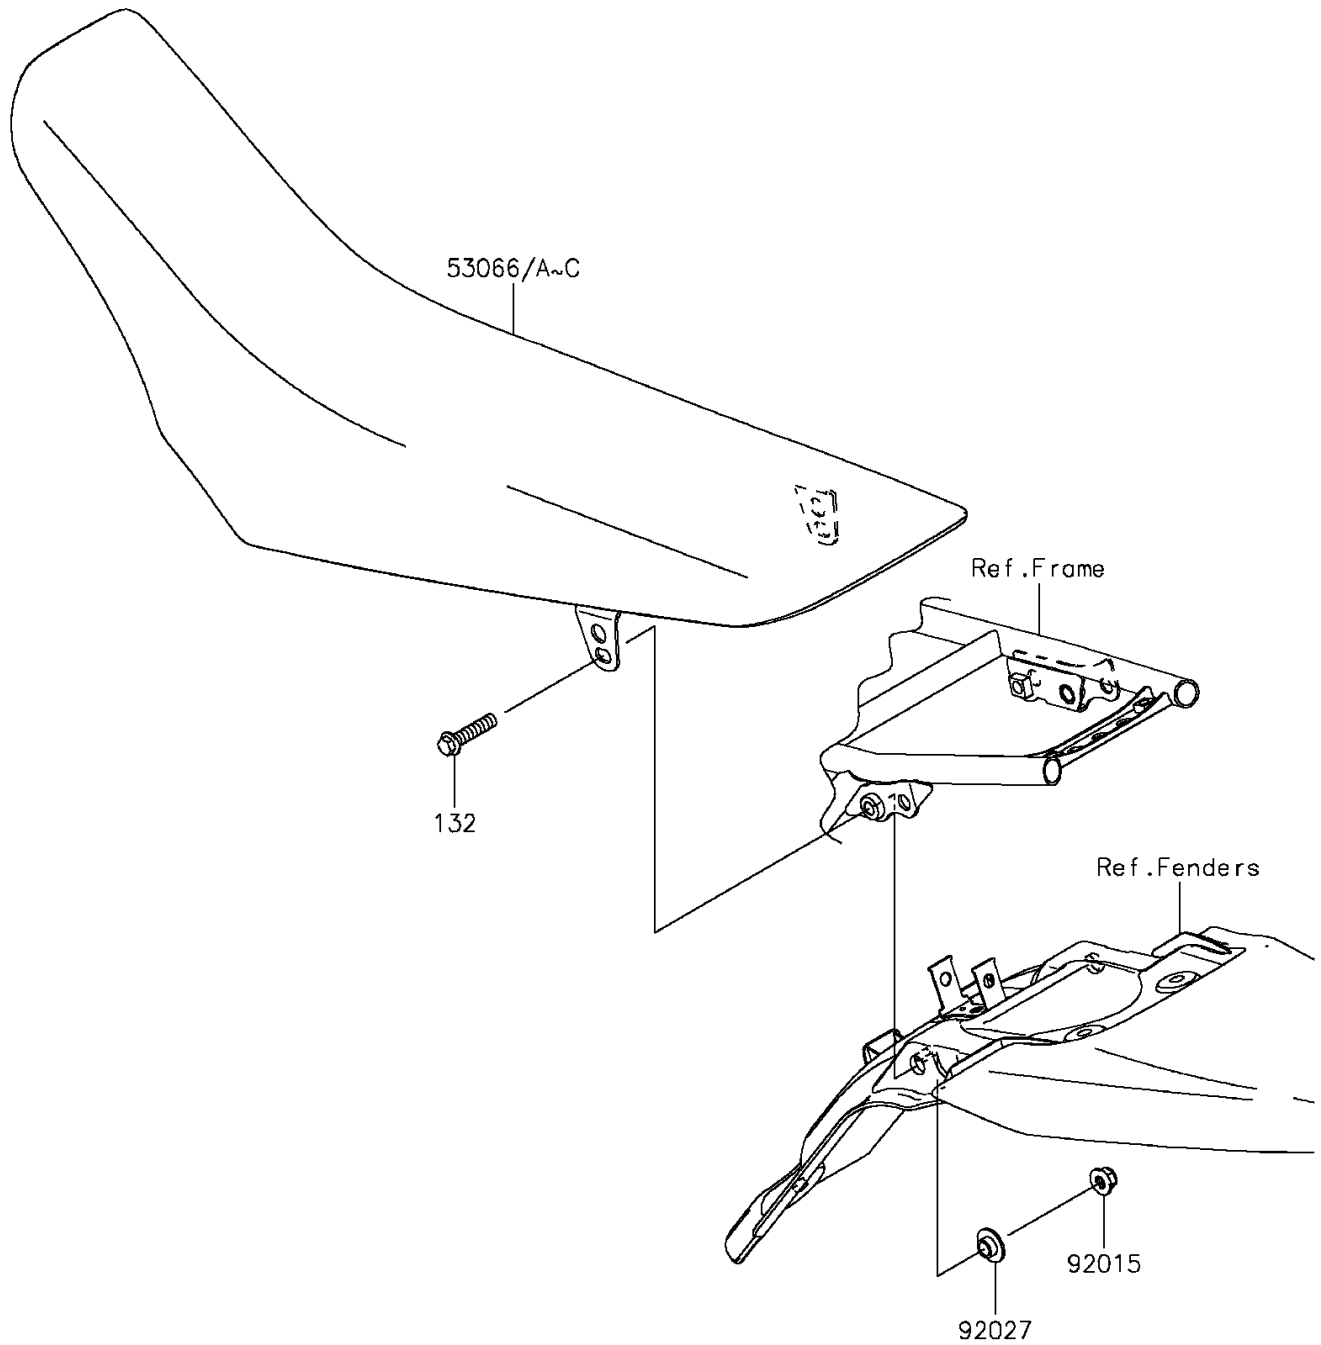

# 2013 KLX®140L PARTS DIAGRAM

Seat

F2510

## 2013 KLX®140L PARTS LIST

### Seat

ITEM NAME	PART NUMBER	QUANTITY
BOLT-FLANGED-SMALL,8X35 (Ref # 132)	132BA0835	2
SEAT-ASSY,DUAL,GREEN/BLACK (Ref # 53066B)	53066-0208-336	1
NUT,8MM (Ref # 92015)	92015-1432	2
COLLAR (Ref # 92027)	92027-1745	2