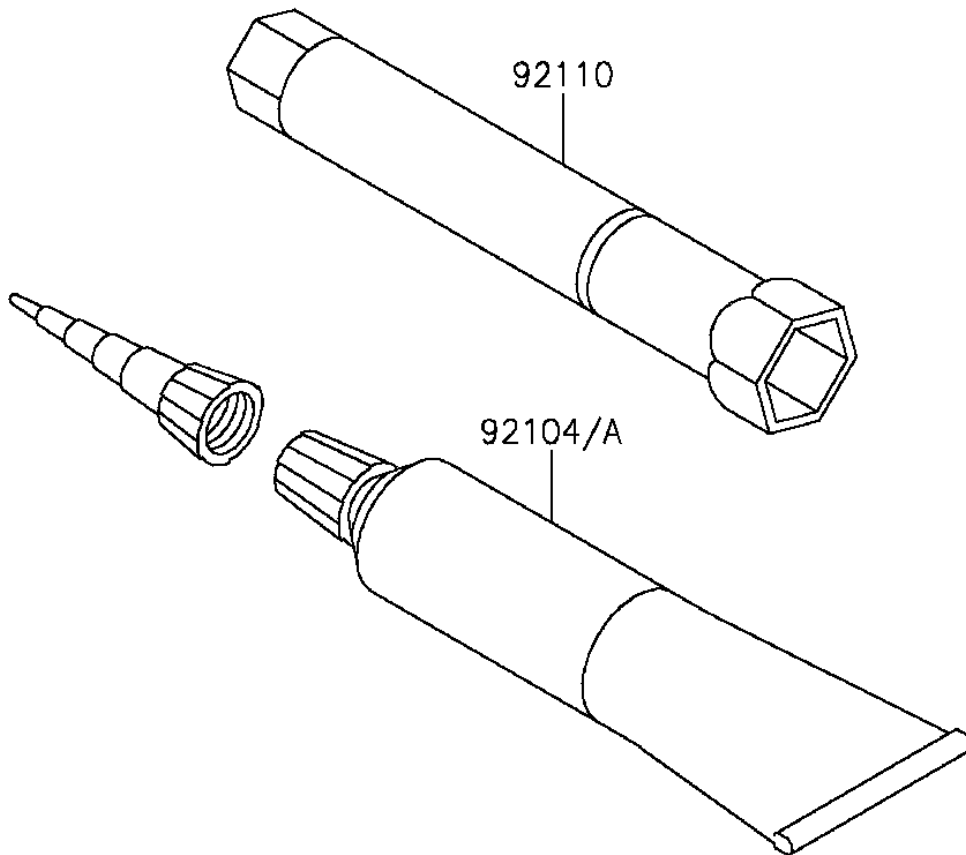

2013 KLX®140L PARTS DIAGRAM

Owner's Tools

F2810

2013 KLX®140L PARTS LIST

Owner's Tools

ITEM NAME	PART NUMBER	QUANTITY
GASKET-LIQUID,TB1211F,CLEAR (Ref # 92104)	92104-0004	1
GASKET-LIQUID,TB1216B,BLACK (Ref # 92104A)	92104-1064	1
TOOL-WRENCH,BOX,16MM (Ref # 92110)	92110-1206	1