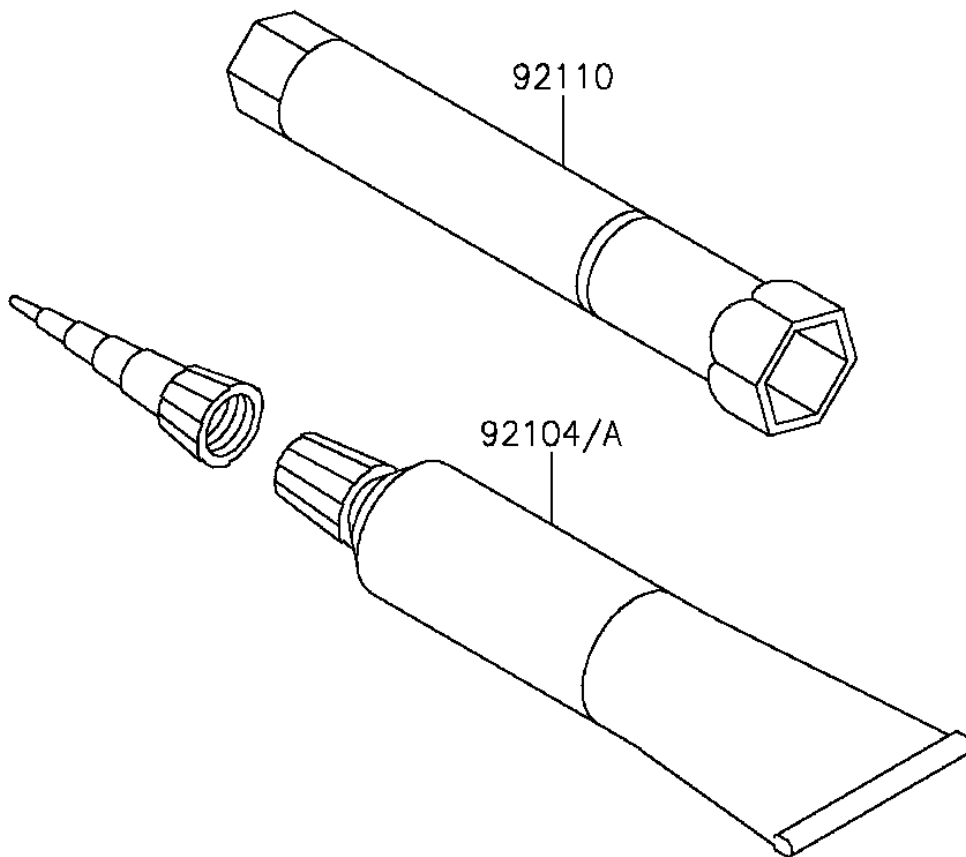

2016 KLX®140L PARTS DIAGRAM

Owner's Tools

F2810

2016 KLX®140L PARTS LIST

Owner's Tools

ITEM NAME	PART NUMBER	QUANTITY
GASKET-LIQUID,TB1211F,CLEAR (Ref # 92104)	92104-0004	1
GASKET-LIQUID,TB1216B,BLACK (Ref # 92104A)	92104-1064	1
TOOL-WRENCH,BOX,16MM (Ref # 92110)	92110-1206	1