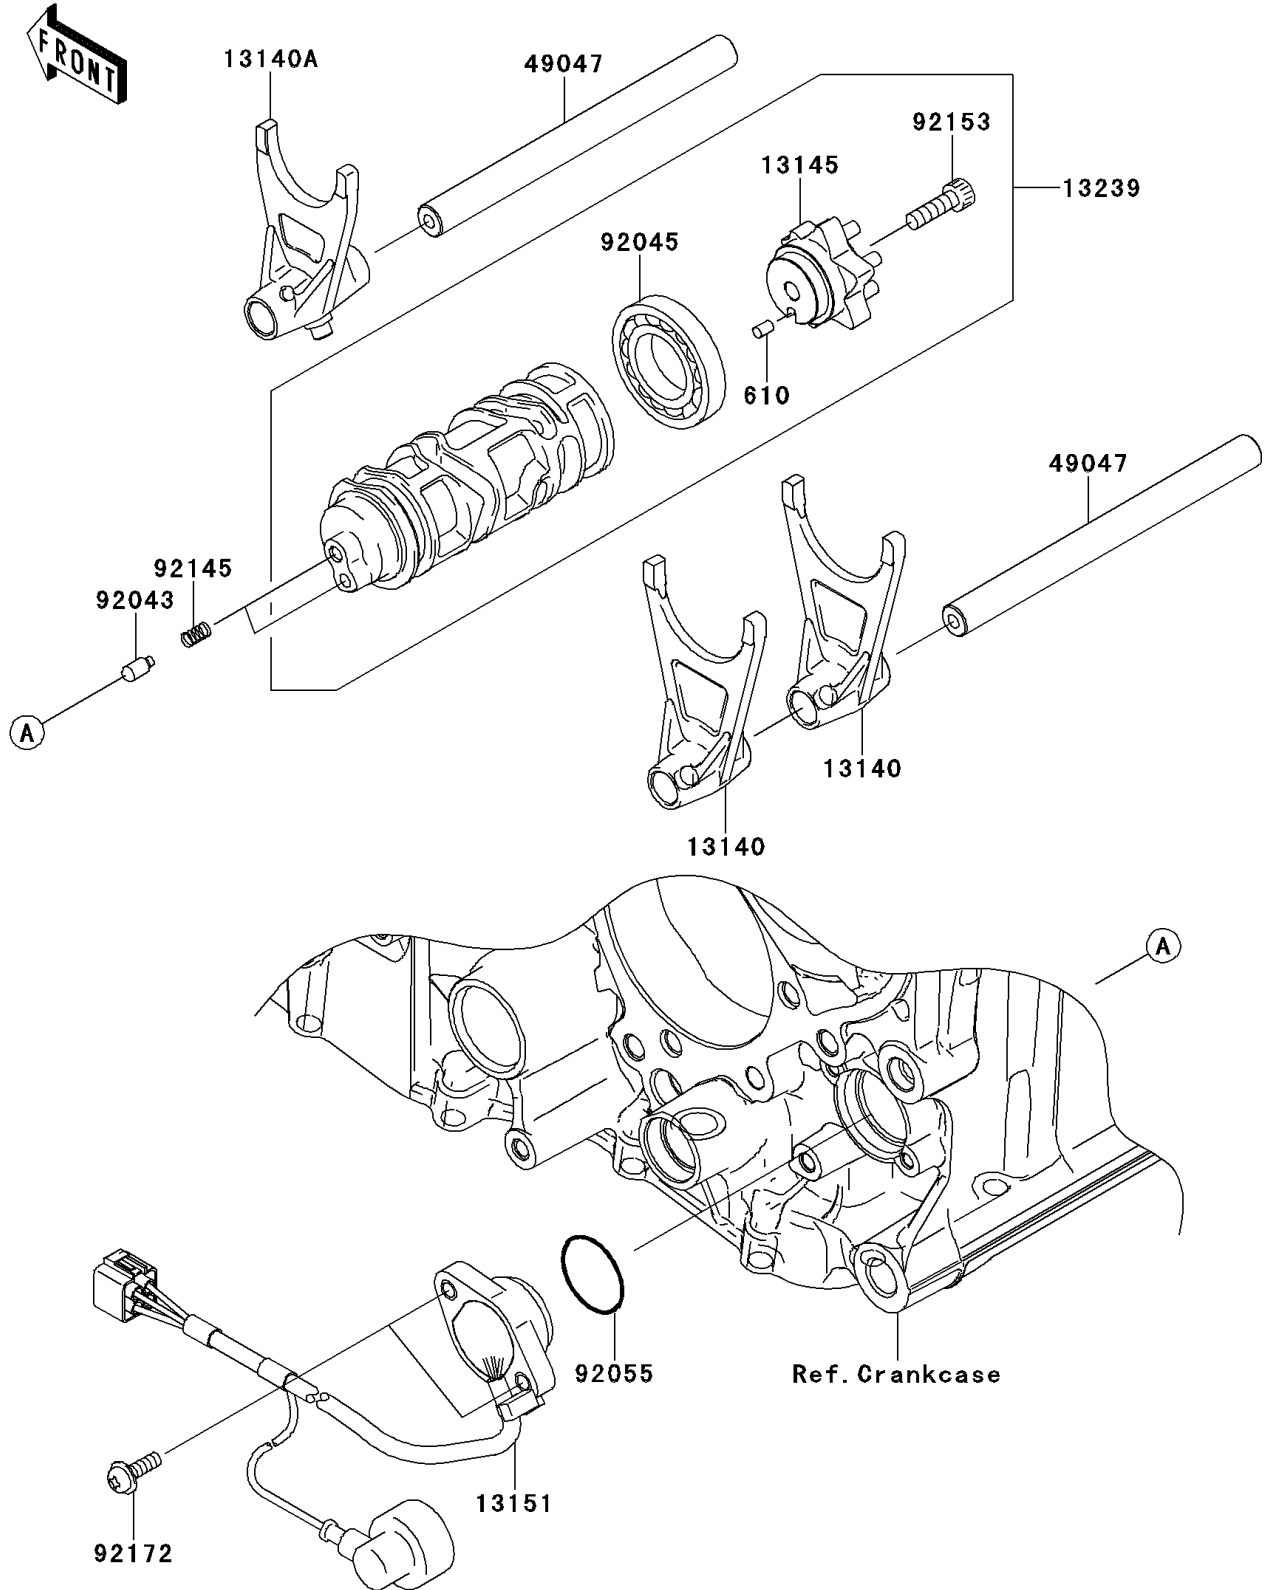

2008 Concours™ 14 PARTS DIAGRAM

Gear Change Drum/Shift Fork(s)

E1362

2008 Concours™ 14 PARTS LIST

Gear Change Drum/Shift Fork(s)

ITEM NAME	PART NUMBER	QUANTITY
ROLLER,4X6 (Ref # 610)	610A0406	1
FORK-SHIFT,OUTPUT (Ref # 13140)	13140-0030	2
FORK-SHIFT,INPUT (Ref # 13140A)	13140-0046	1
CAM-CHANGE DRUM (Ref # 13145)	13145-0023	1
SWITCH-COMP,NEUTRAL (Ref # 13151)	13151-0031	1
DRUM-ASSY-CHANGE (Ref # 13239)	13239-0023	1
ROD-SHIFT (Ref # 49047)	49047-0023	2
PIN (Ref # 92043)	92043-1654	2
BEARING-BALL,16005 (Ref # 92045)	92045-1045	1
RING-O,27.7X2.4 (Ref # 92055)	92055-091	1
SPRING (Ref # 92145)	92145-1414	2
BOLT,SOCKET,6X20 (Ref # 92153)	92153-1031	1
SCREW-PAN-WS-CROS,5X16 (Ref # 92172)	92172-0270	2