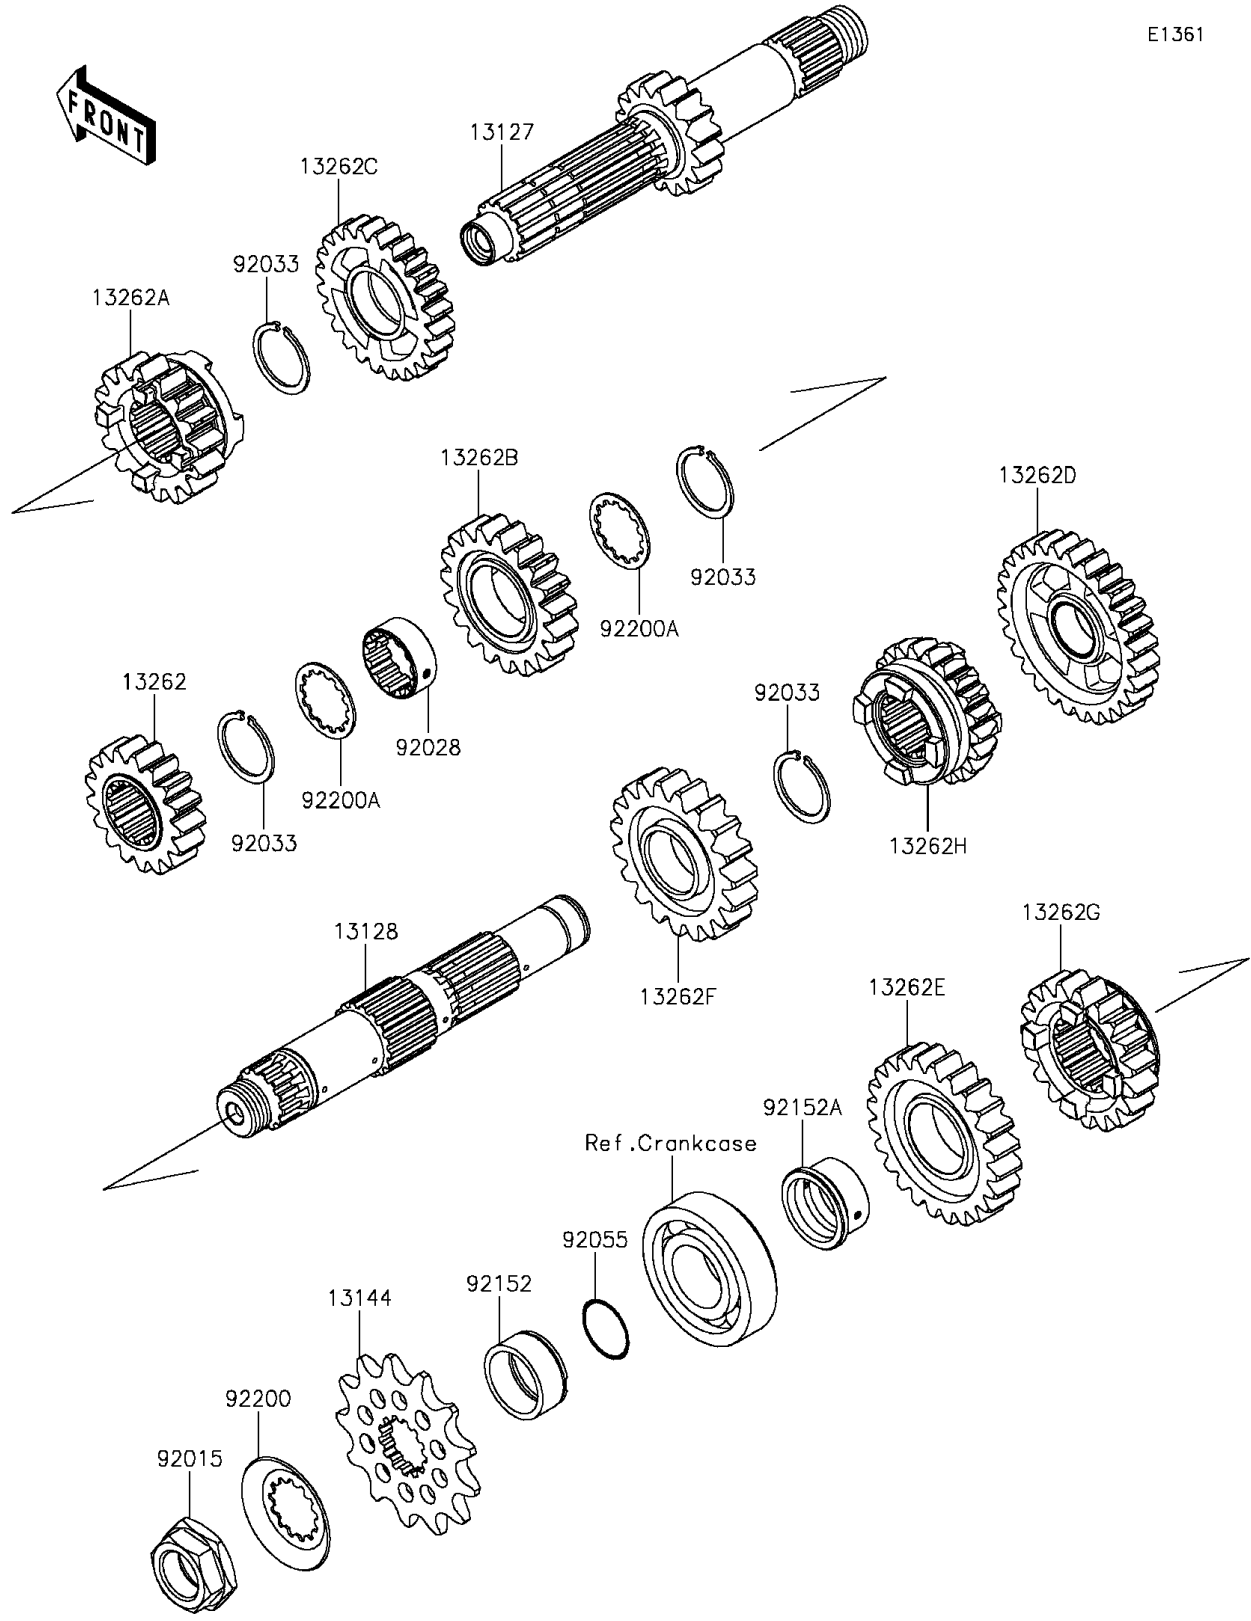

2016 KX™ 450F PARTS DIAGRAM

Transmission

E1361

2016 KX™ 450F PARTS LIST

Transmission

ITEM NAME	PART NUMBER	QUANTITY
SHAFT-TRANSMISSION INPUT,16T (Ref # 13127)	13127-0664	1
SHAFT-TRANSMISSION OUTPUT (Ref # 13128)	13128-0688	1
SPROCKET-OUTPUT,13T (Ref # 13144)	13144-0063	1
GEAR,INPUT 2ND,17T (Ref # 13262)	13262-1170	1
GEAR,INPUT 3RD,16T (Ref # 13262A)	13262-1171	1
GEAR,INPUT 4TH,19T (Ref # 13262B)	13262-1172	1
GEAR,INPUT 5TH,24T (Ref # 13262C)	13262-1173	1
GEAR,OUTPUT LOW,28T (Ref # 13262D)	13262-1174	1
GEAR,OUTPUT 2ND,24T (Ref # 13262E)	13262-1175	1
GEAR,OUTPUT 3RD,19T (Ref # 13262F)	13262-1176	1
GEAR,OUTPUT 4TH,19T (Ref # 13262G)	13262-1177	1
GEAR,OUTPUT 5TH,21T (Ref # 13262H)	13262-1178	1
NUT,20MM (Ref # 92015)	92015-1963	1
BUSHING,INPUT TOP GEAR (Ref # 92028)	92028-1857	1
RING-SNAP,25MM (Ref # 92033)	92033-1172	4
RING-O,21.5X1.5 (Ref # 92055)	92055-1293	1
COLLAR,25X30X13.2 (Ref # 92152)	92152-0150	1
COLLAR (Ref # 92152A)	92152-0540	1
WASHER (Ref # 92200)	92200-0390	1
WASHER (Ref # 92200A)	92200-1389	2