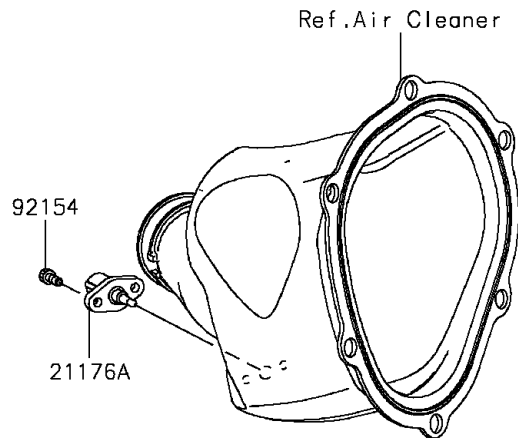

2016 KX™ 450F PARTS DIAGRAM

Fuel Injection

E1530

2016 KX™ 450F PARTS LIST

Fuel Injection

ITEM NAME	PART NUMBER	QUANTITY
CONTROL UNIT-ELECTRONIC (Ref # 21175)	21175-1106	1
SENSOR,WATER TEMP (Ref # 21176)	21176-0009	1
SENSOR,AIR TEMP (Ref # 21176A)	21176-0121	1
SENSOR,VEHICLE-DOWN (Ref # 21176B)	21176-0704	1
WIRE-LEAD,BAT. CONNECTION (Ref # 26011)	26011-0246	1
RING-O,9.5X1.9 (Ref # 92055)	92055-0016	1
BOLT,SOCKET,5X14 (Ref # 92154)	92154-0491	2
DAMPER (Ref # 92161)	92161-0951	1
DAMPER,ECU (Ref # 92161A)	92161-0976	1