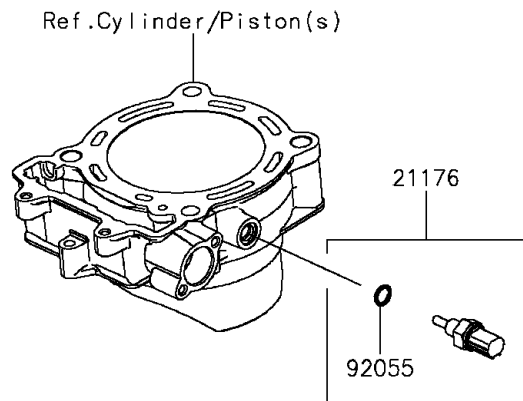

2016 KX™ 450F PARTS DIAGRAM

Fuel Injection

E1530

2016 KX™ 450F PARTS LIST

Fuel Injection

ITEM NAME	PART NUMBER	QUANTITY
CONTROL UNIT-ELECTRONIC (Ref # 21175)	21175-1106	1
SENSOR,WATER TEMP (Ref # 21176)	21176-0009	1
SENSOR,AIR TEMP (Ref # 21176A)	21176-0121	1
SENSOR,VEHICLE-DOWN (Ref # 21176B)	21176-0704	1
WIRE-LEAD,BAT. CONNECTION (Ref # 26011)	26011-0246	1
RING-O,9.5X1.9 (Ref # 92055)	92055-0016	1
BOLT,SOCKET,5X14 (Ref # 92154)	92154-0491	2
DAMPER (Ref # 92161)	92161-0951	1
DAMPER,ECU (Ref # 92161A)	92161-0976	1