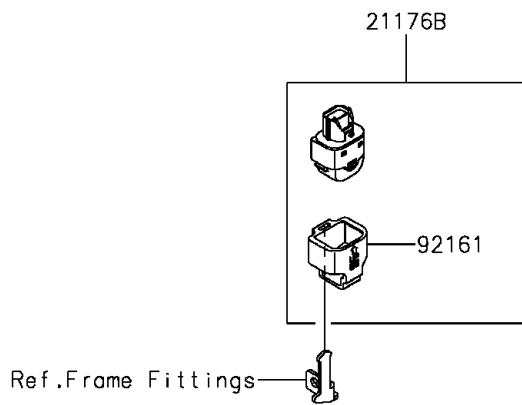

2016 KX™ 450F PARTS DIAGRAM

Fuel Injection

E1530

2016 KX™ 450F PARTS LIST

Fuel Injection

ITEM NAME	PART NUMBER	QUANTITY
CONTROL UNIT-ELECTRONIC (Ref # 21175)	21175-1106	1
SENSOR,WATER TEMP (Ref # 21176)	21176-0009	1
SENSOR,AIR TEMP (Ref # 21176A)	21176-0121	1
SENSOR,VEHICLE-DOWN (Ref # 21176B)	21176-0704	1
WIRE-LEAD,BAT. CONNECTION (Ref # 26011)	26011-0246	1
RING-O,9.5X1.9 (Ref # 92055)	92055-0016	1
BOLT,SOCKET,5X14 (Ref # 92154)	92154-0491	2
DAMPER (Ref # 92161)	92161-0951	1
DAMPER,ECU (Ref # 92161A)	92161-0976	1