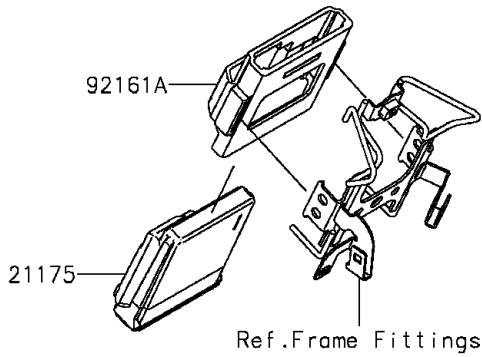

2016 KX™ 450F PARTS DIAGRAM

Fuel Injection

E1530

2016 KX™ 450F PARTS LIST

Fuel Injection

ITEM NAME	PART NUMBER	QUANTITY
CONTROL UNIT-ELECTRONIC (Ref # 21175)	21175-1106	1
SENSOR,WATER TEMP (Ref # 21176)	21176-0009	1
SENSOR,AIR TEMP (Ref # 21176A)	21176-0121	1
SENSOR,VEHICLE-DOWN (Ref # 21176B)	21176-0704	1
WIRE-LEAD,BAT. CONNECTION (Ref # 26011)	26011-0246	1
RING-O,9.5X1.9 (Ref # 92055)	92055-0016	1
BOLT,SOCKET,5X14 (Ref # 92154)	92154-0491	2
DAMPER (Ref # 92161)	92161-0951	1
DAMPER,ECU (Ref # 92161A)	92161-0976	1