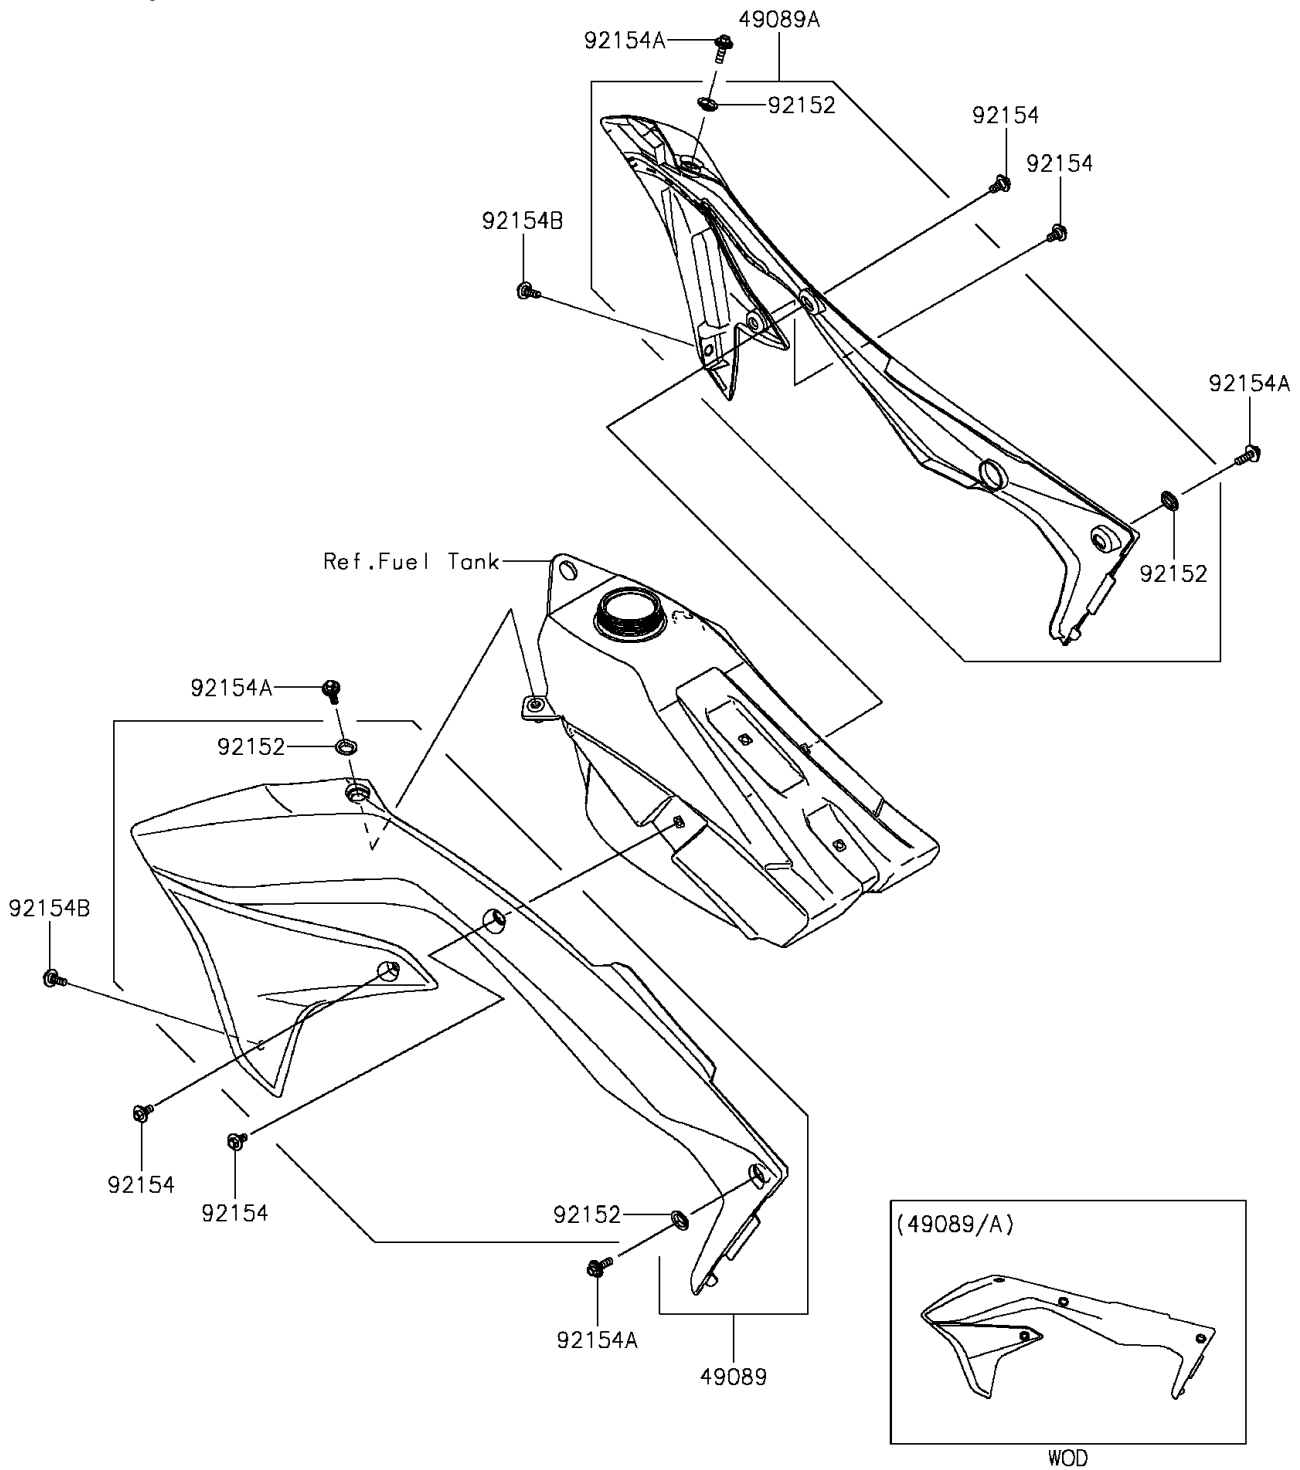

2016 KX™ 450F PARTS DIAGRAM

Engine Shrouds

E3036

2016 KX™ 450F PARTS LIST

Engine Shrouds

ITEM NAME	PART NUMBER	QUANTITY
SHROUD-ENGINE,LH,GREEN/EBONY (Ref # 49089)	49089-0879-25M	1
SHROUD-ENGINE,RH,GREEN/EBONY (Ref # 49089A)	49089-0880-25M	1
COLLAR (Ref # 92152)	92152-0052	4
BOLT,FLANGED,6X9 (Ref # 92154)	92154-0546	4
BOLT,FLANGED,6X20 (Ref # 92154A)	92154-1268	4
BOLT,FLANGED,6X28 (Ref # 92154B)	92154-1739	2