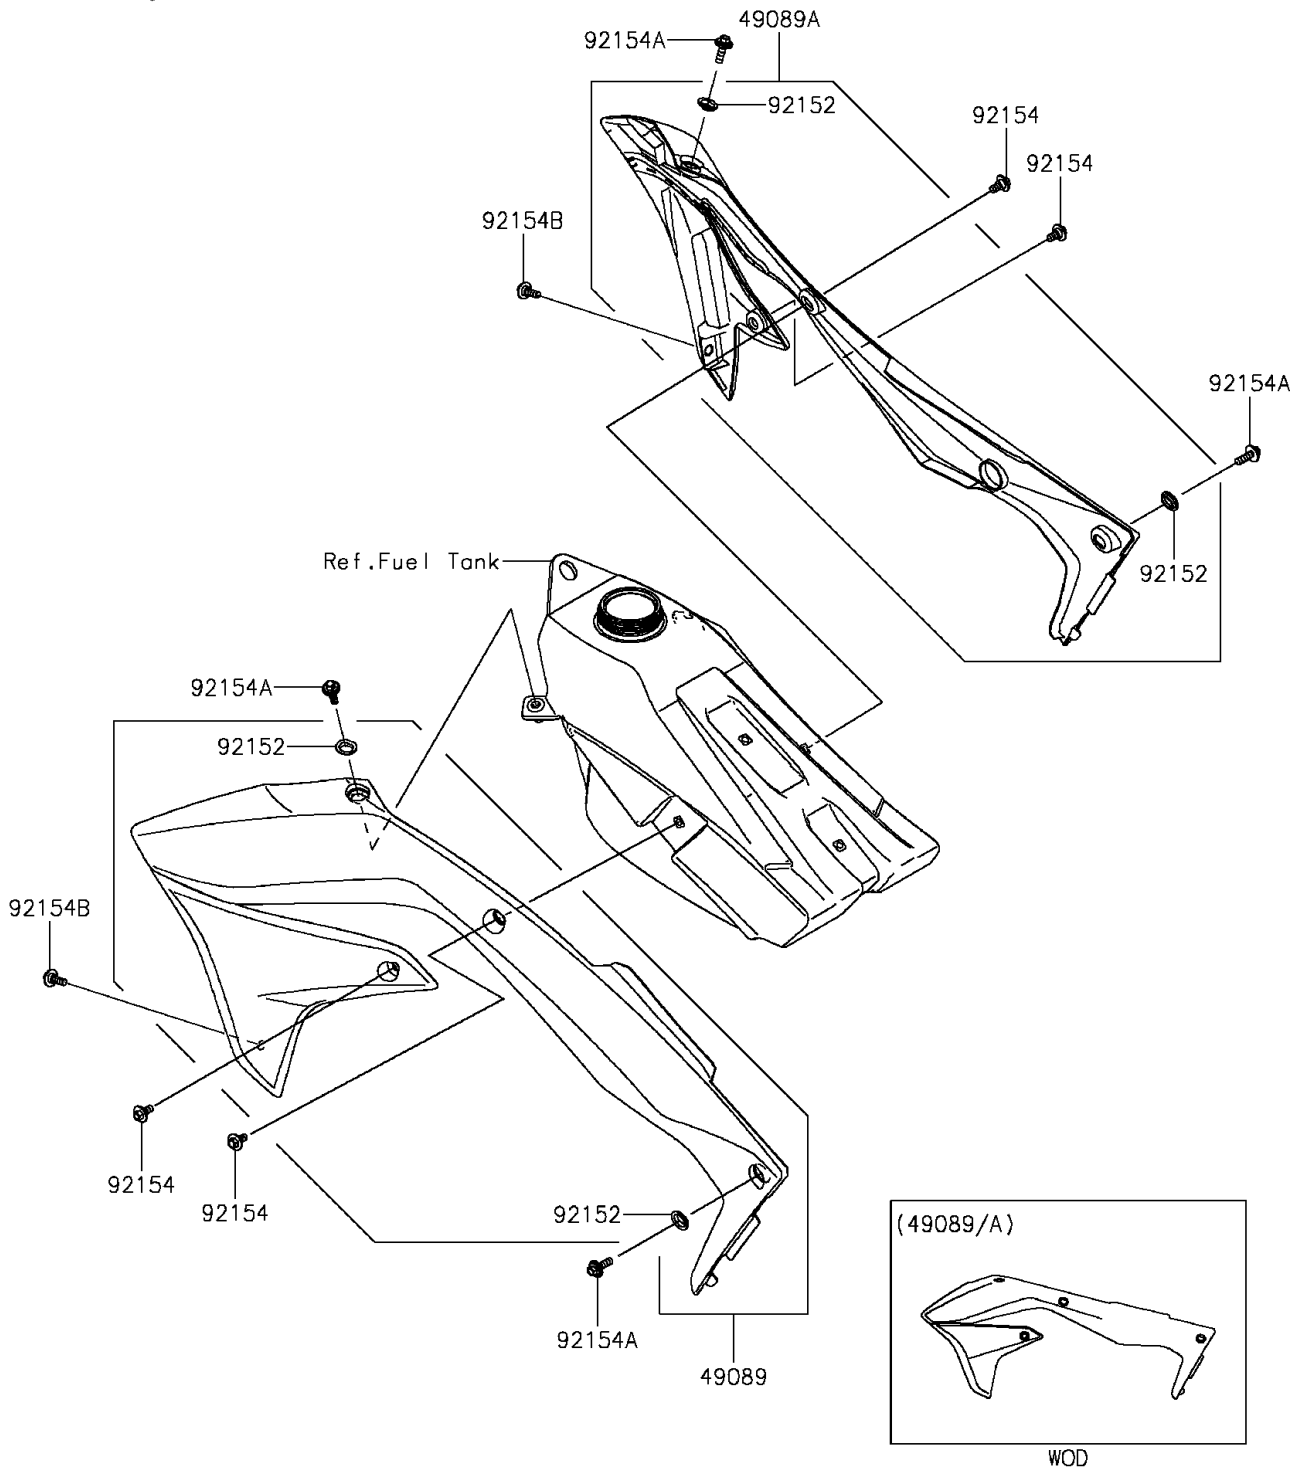

# 2016 KX™ 450F PARTS DIAGRAM

Engine Shrouds

E3036

## 2016 KX™ 450F PARTS LIST

### Engine Shrouds

ITEM NAME	PART NUMBER	QUANTITY
SHROUD-ENGINE,LH,GREEN/EBONY (Ref # 49089)	49089-0879-25M	1
SHROUD-ENGINE,RH,GREEN/EBONY (Ref # 49089A)	49089-0880-25M	1
COLLAR (Ref # 92152)	92152-0052	4
BOLT,FLANGED,6X9 (Ref # 92154)	92154-0546	4
BOLT,FLANGED,6X20 (Ref # 92154A)	92154-1268	4
BOLT,FLANGED,6X28 (Ref # 92154B)	92154-1739	2