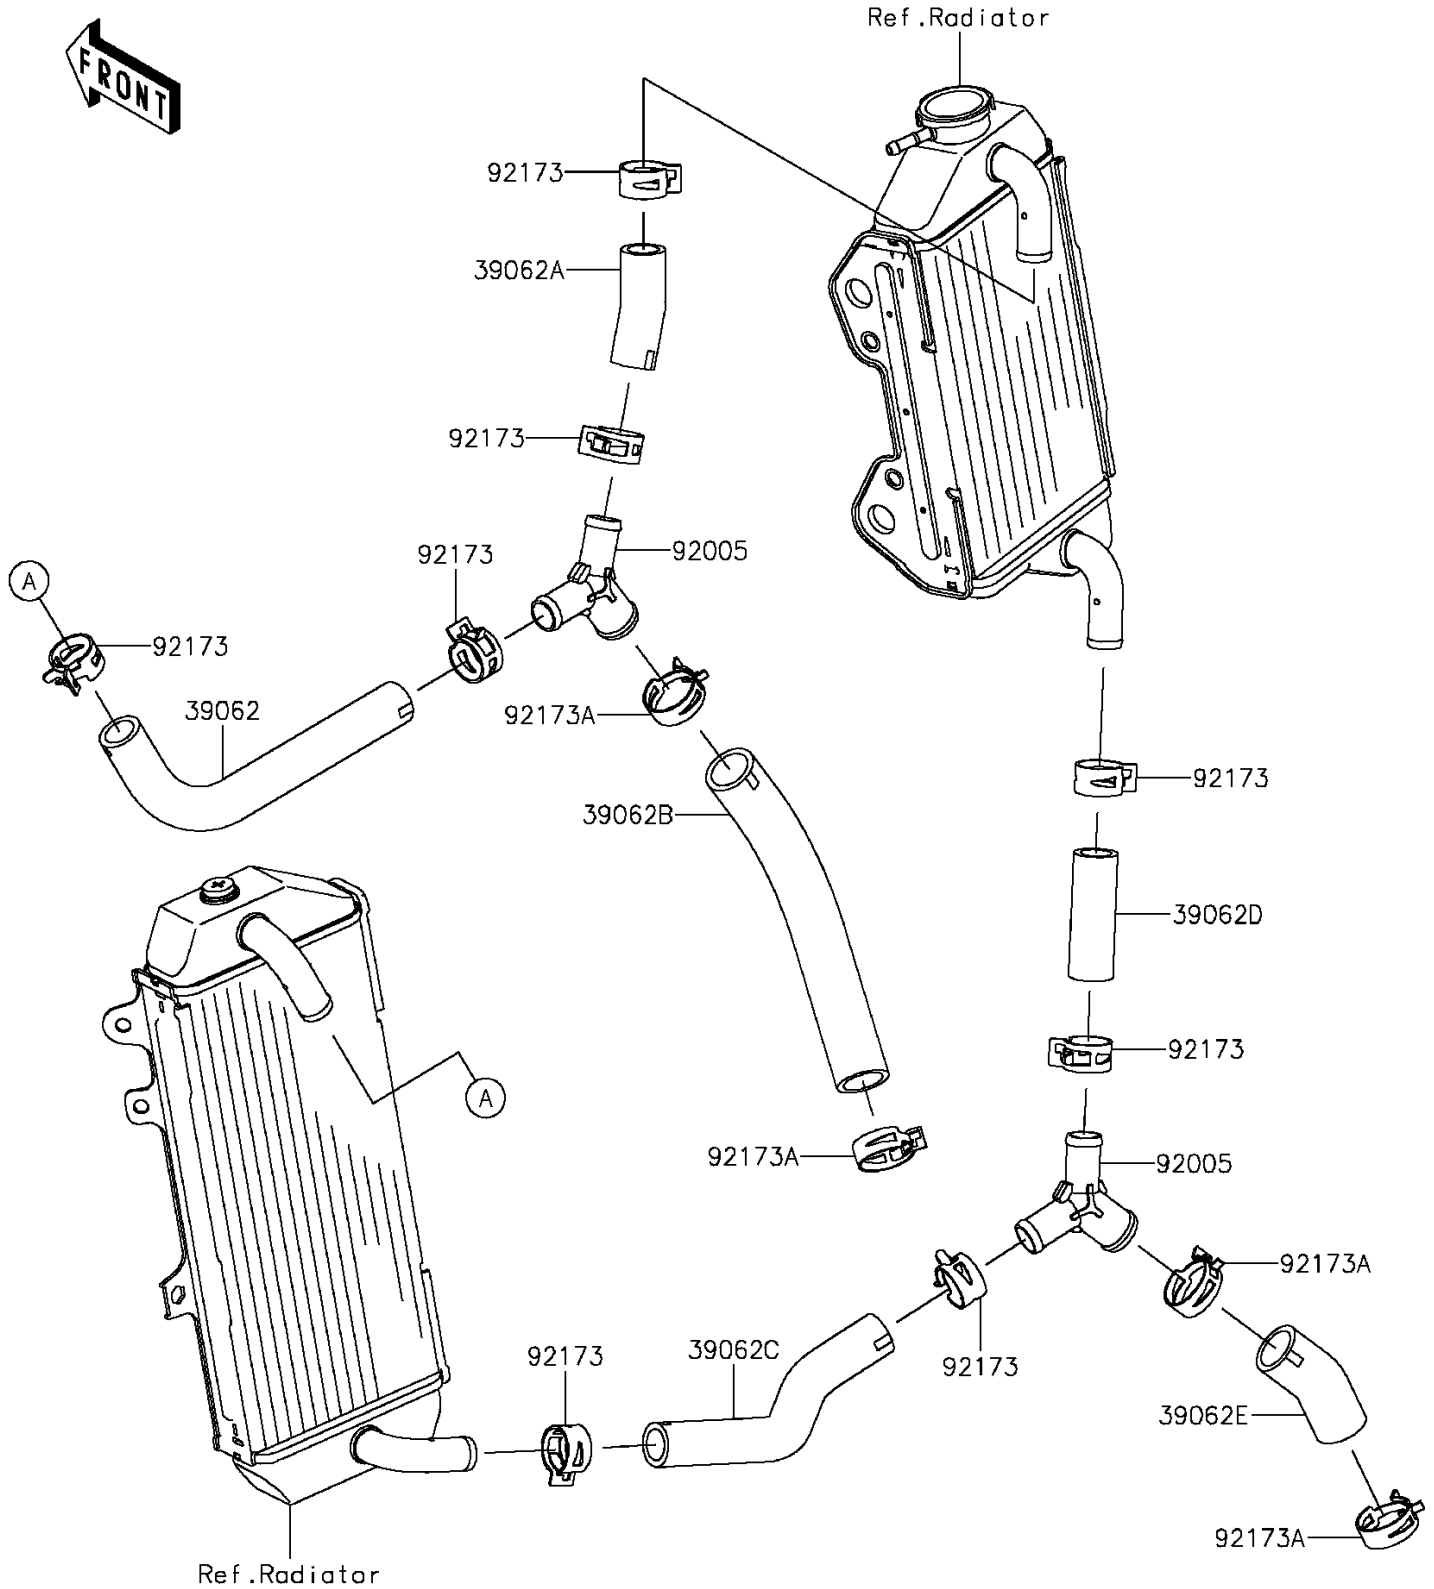

2016 KX™ 450F PARTS DIAGRAM

Water Pipe

E3037

2016 KX™ 450F PARTS LIST

Water Pipe

ITEM NAME	PART NUMBER	QUANTITY
HOSE-COOLING,RAD.LH UPP-FIT. (Ref # 39062)	39062-0707	1
HOSE-COOLING,RAD.RH UPP-FIT. (Ref # 39062A)	39062-0708	1
HOSE-COOLING,CYLINDER-FITTING (Ref # 39062B)	39062-0709	1
HOSE-COOLING,RAD.LH LWR-FIT. (Ref # 39062C)	39062-0710	1
HOSE-COOLING,RAD.RH LWR-FIT. (Ref # 39062D)	39062-0711	1
HOSE-COOLING,FITTING-PUMP (Ref # 39062E)	39062-0712	1
FITTING,3WAY (Ref # 92005)	92005-0808	2
CLAMP (Ref # 92173)	92173-1417	8
CLAMP (Ref # 92173A)	92173-1464	4