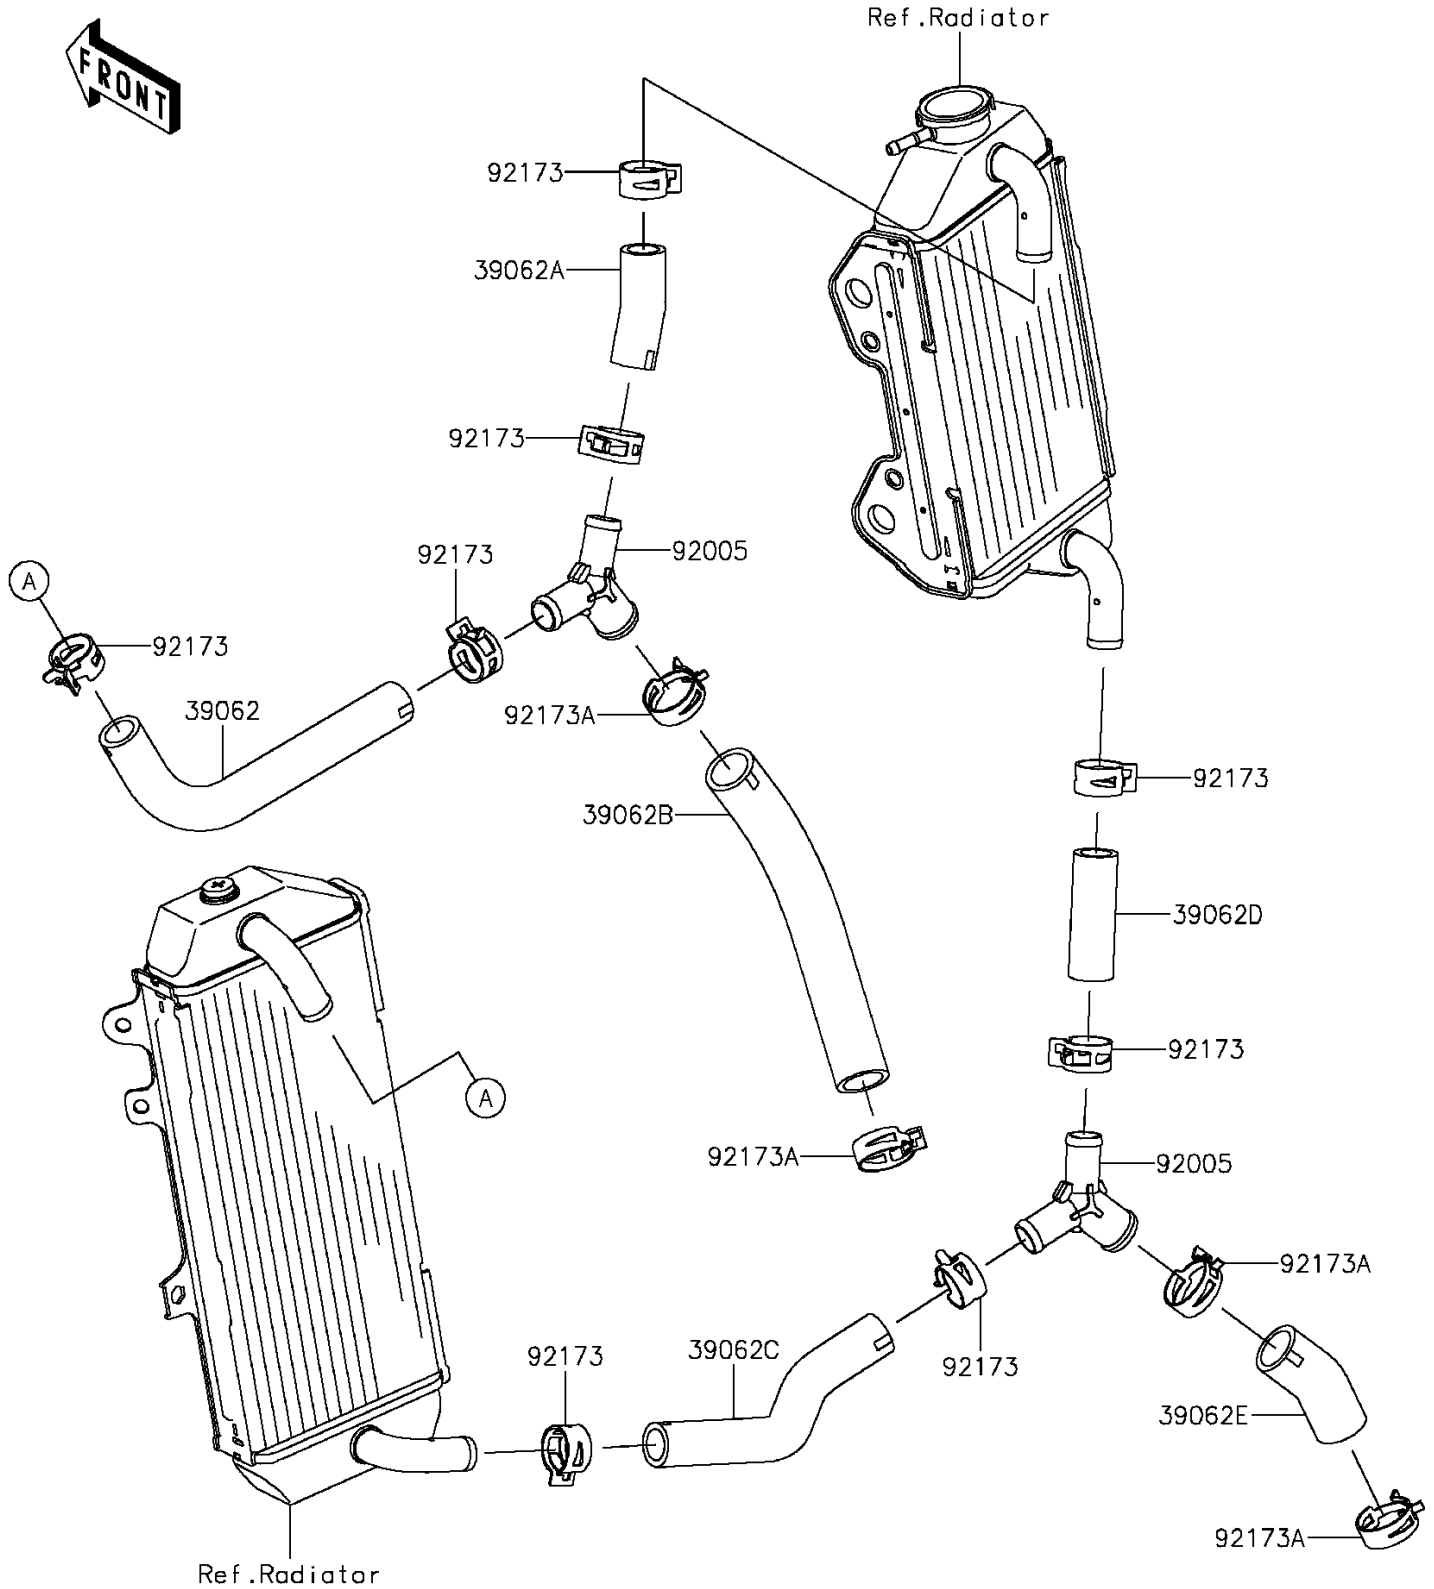

# 2016 KX™ 450F PARTS DIAGRAM

Water Pipe

E3037

## 2016 KX™ 450F PARTS LIST

### Water Pipe

ITEM NAME	PART NUMBER	QUANTITY
HOSE-COOLING,RAD.LH UPP-FIT. (Ref # 39062)	39062-0707	1
HOSE-COOLING,RAD.RH UPP-FIT. (Ref # 39062A)	39062-0708	1
HOSE-COOLING,CYLINDER-FITTING (Ref # 39062B)	39062-0709	1
HOSE-COOLING,RAD.LH LWR-FIT. (Ref # 39062C)	39062-0710	1
HOSE-COOLING,RAD.RH LWR-FIT. (Ref # 39062D)	39062-0711	1
HOSE-COOLING,FITTING-PUMP (Ref # 39062E)	39062-0712	1
FITTING,3WAY (Ref # 92005)	92005-0808	2
CLAMP (Ref # 92173)	92173-1417	8
CLAMP (Ref # 92173A)	92173-1464	4